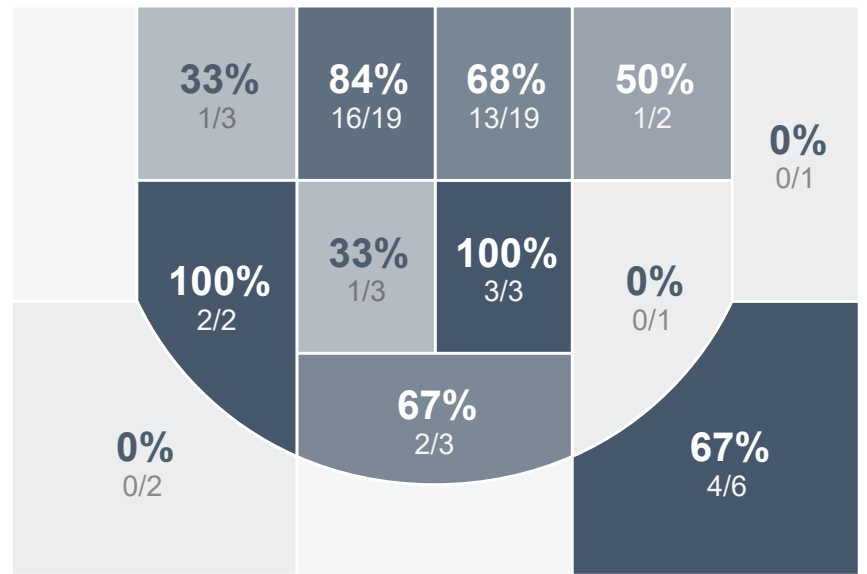

Girls' Varsity Basketball - New