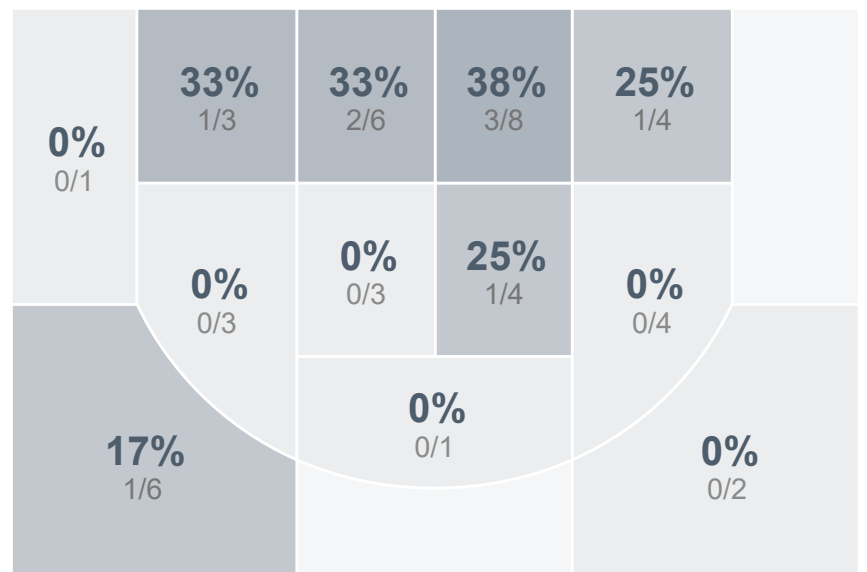

Box Score Report

MHS vs Williston - Feb 26, 2021 - W 105-28

Period Stats

Team	1	2	Final
MHS	51	54	105
WHS	17	11	28

Run Graph

Team Stats

	MHS	WHS
Field Goal %	67.2%	20.0%
Effective Field Goal %	70.3%	21.1%
2FG Made/Attempted	39/55	8/36
2FG%	70.9%	22.2%
3FG Made/Attempted	4/9	1/9
3FG%	44.4%	11.1%
FT Made/Attempted	15/19	9/19
Free Throw Percentage	78.9%	47.4%
Points Per Possession	1.25	0.36
Transition Points	27	0
Points Off Turnovers	41	5
Second Chance Points	10	2
Points in the Paint	66	12
Offensive Rebounds	8	15
Defense Rebounds	23	14
Assists	29	5
Deflections	12	7
Steals	24	11
Blocks	6	2
Turnovers	19	39
Personal Fouls	17	21
Charges Taken	1	0

Girls' Varsity Basketball - New

Williston