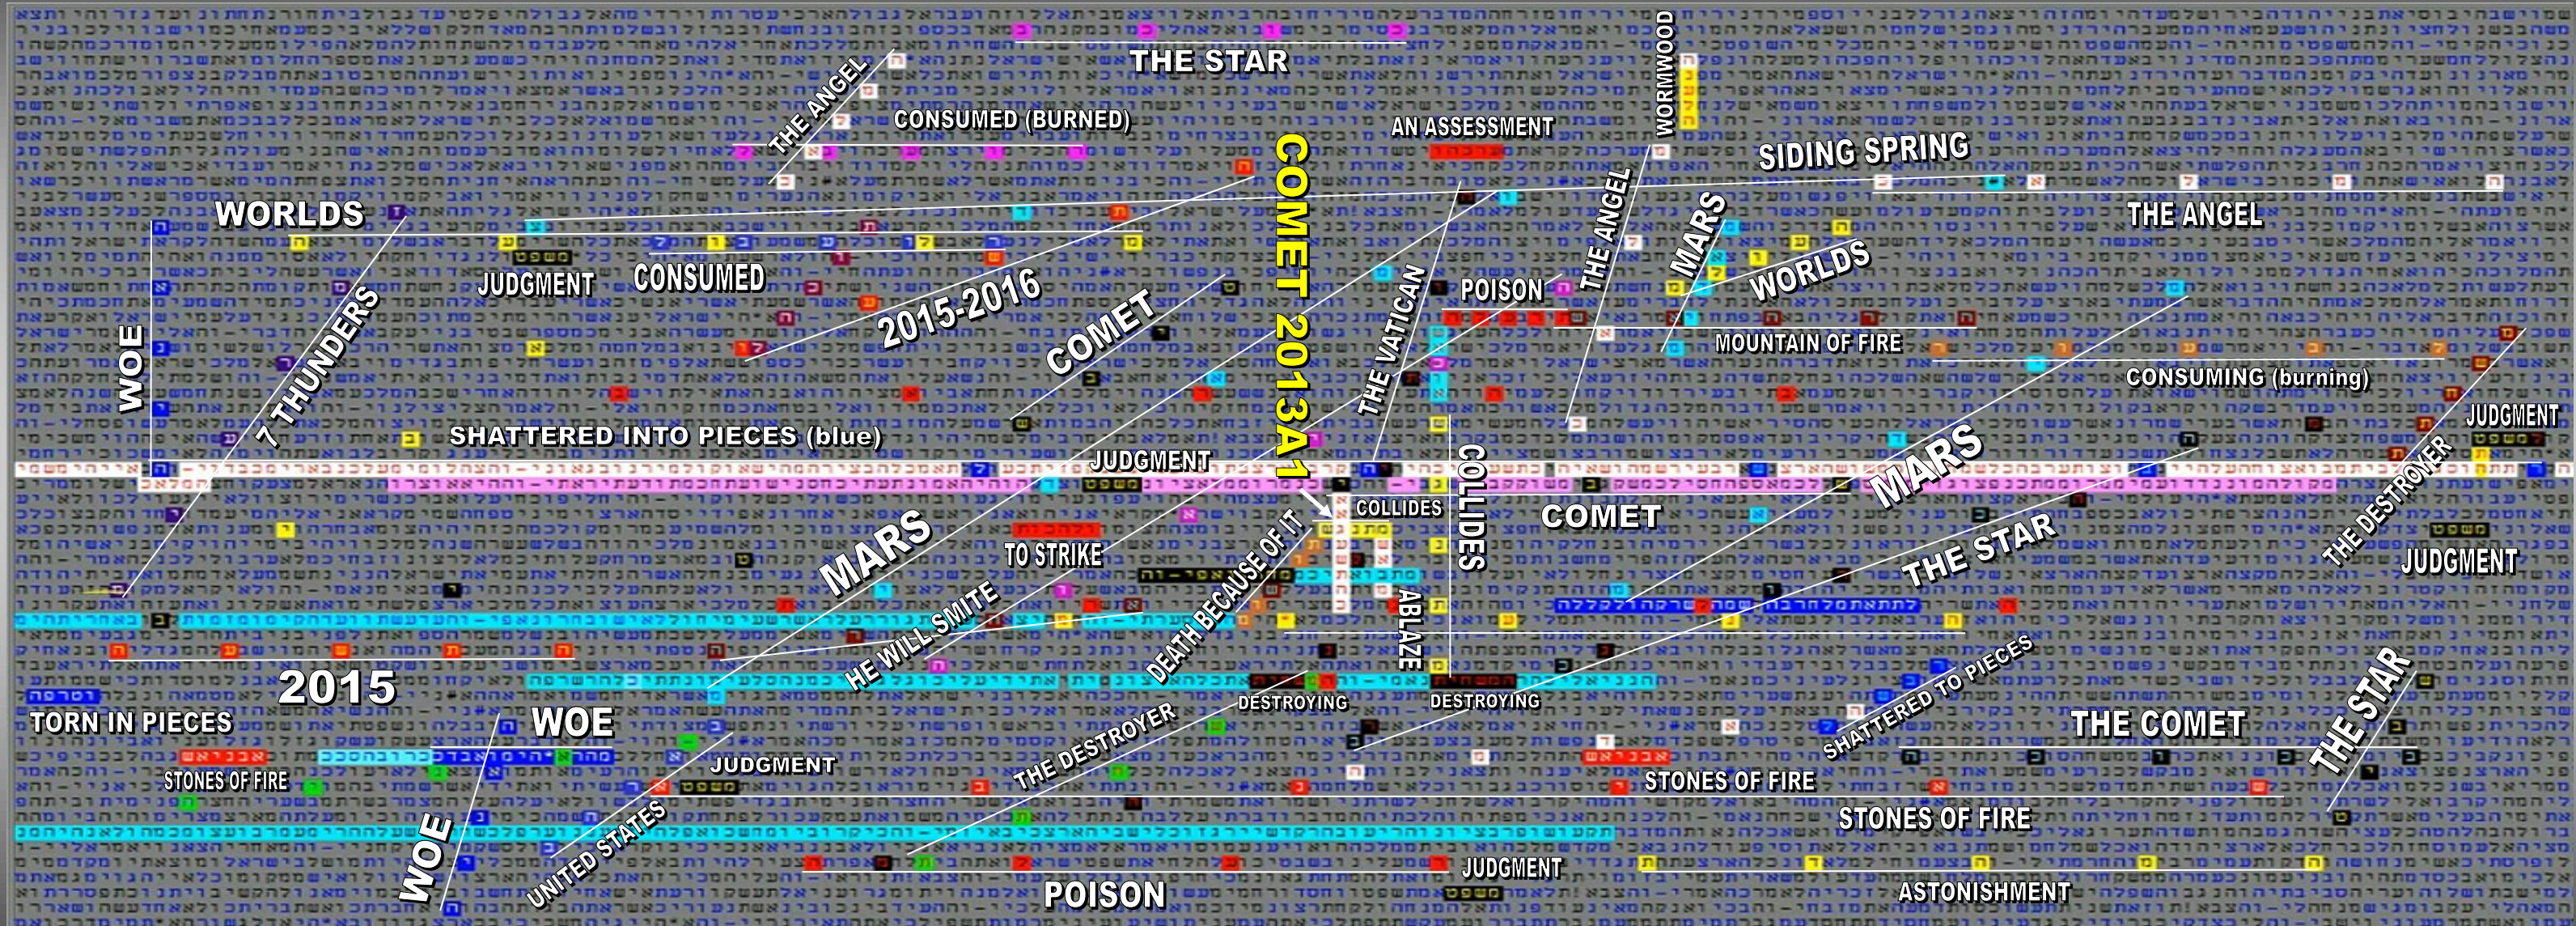

COMET SIDING SPRING

Bible Code Matrix of Prophecy in Scripture

© MATTHEW WRIGHT MINISTRIES
Graphic layout by Luis B. Vega

RESOURCES
[youtube.com/user/TheMatt71269](https://www.youtube.com/user/TheMatt71269)
biblecodenow1@gmail.com
biblecodenow.com
[facebook.com/groups/code searcher](https://www.facebook.com/groups/code searcher)

SCRIPTURE SOURCE(S)
Old & New Testament
TorahSoft

FOR AN EXPLANATION - STUDY OF THE CHART CODE MATRIX, VISIT THE YOUTUBE CHANNEL VIDEO SERIES.
WIDTH: 8934 CENTER: 615845