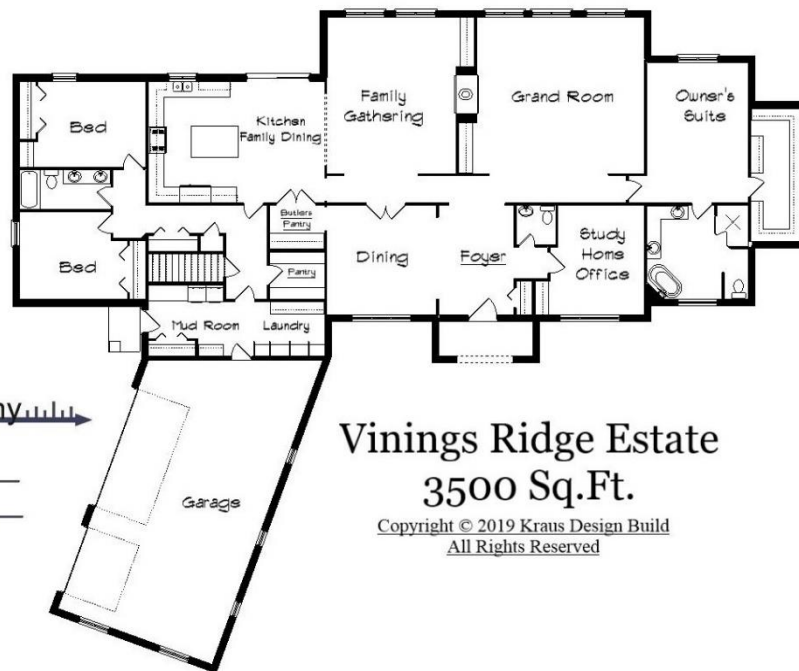

Your Land Your Style Your Home Your Way
Design + Build = Your Best Value

www.krausbuild.com

Customizable Plan

The **Kraus** Company
DESIGN BUILD

248-972-5549

Vinings Ridge Estate
3500 Sq.Ft.

Copyright © 2019 Kraus Design Build
All Rights Reserved