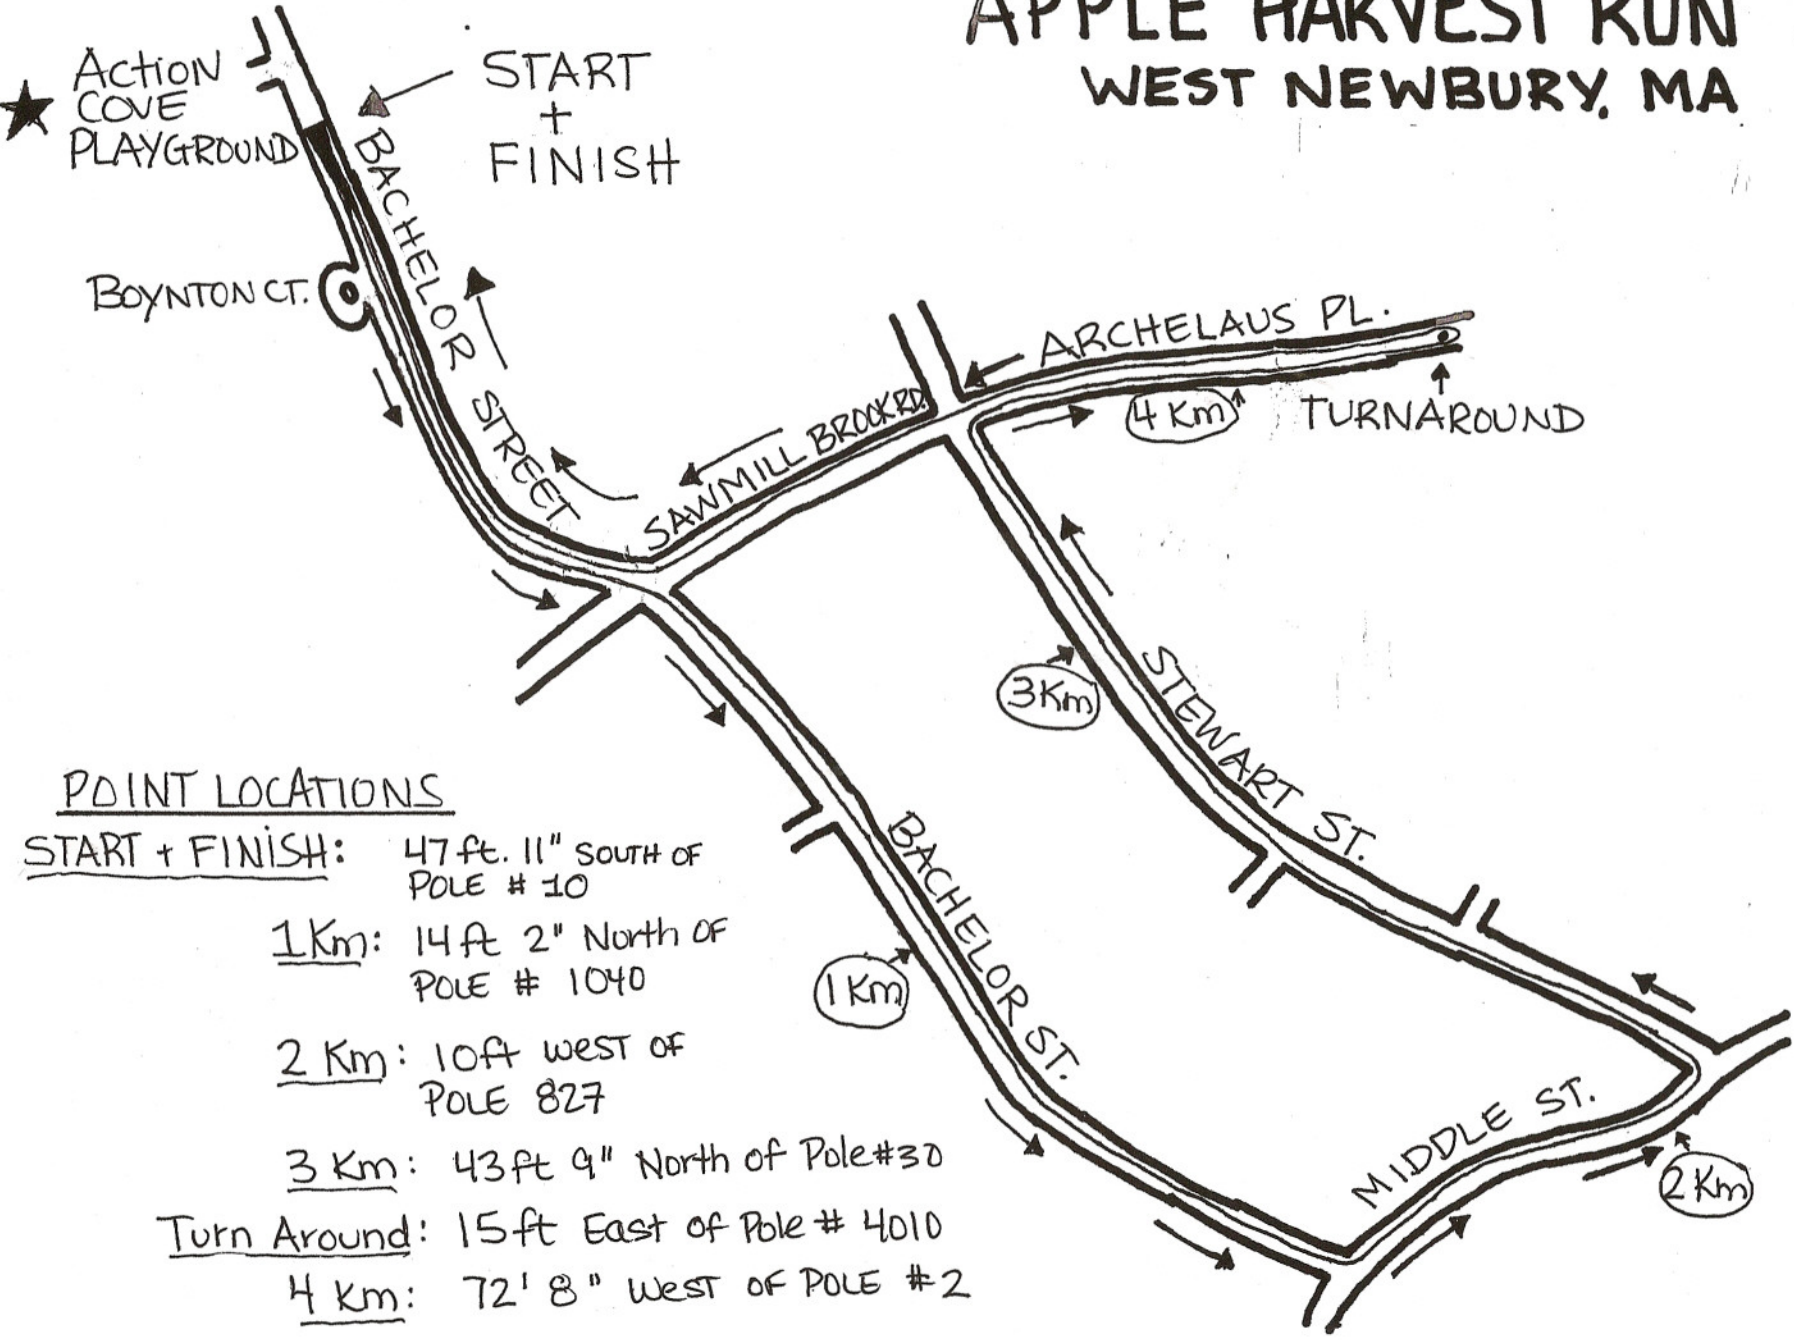

APPLE HARVEST RUN 5K WEST NEWBURY, MA

POINT LOCATIONS

- START + FINISH: 47 ft. 11" SOUTH OF POLE # 10
- 1 Km: 14 ft 2" North of POLE # 1040
- 2 Km: 10ft west of POLE 827
- 3 Km: 43 ft 9" North of Pole #30
- Turn Around: 15 ft East of Pole # 4010
- 4 Km: 72' 8" West of POLE #2

• MAP NOT TO SCALE •

• COURSE MEASURED BY STEPHEN MOONEY, WEST NEWBURY, MA •