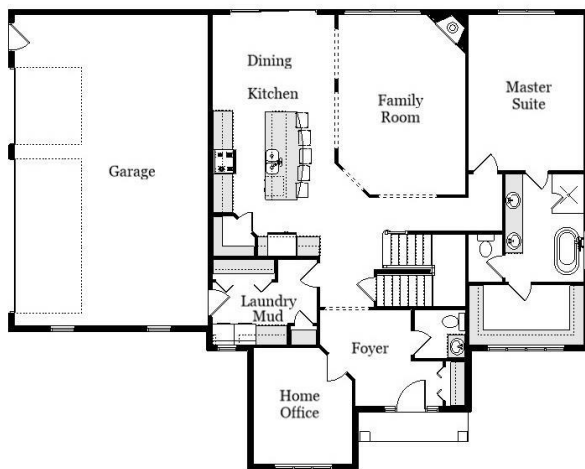

Your Land Your Style Your Home Your Way

Design + Build = Your Best Value

www.krausbuild.com

Northfield Manor
2420 Sq. Ft.

Copyright © 2023
Kraus Design Build
All Rights Reserved

All Our Plans are Customizable
to Meet Your Needs