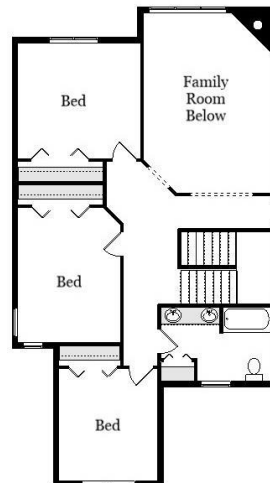

Your Land Your Style Your Home Your Way

Design + Build = Your Best Value

www.krausbuild.com

Northfield Manor
2420 Sq. Ft.

Copyright © 2023
Kraus Design Build
All Rights Reserved

All Our Plans are Customizable
to Meet Your Needs