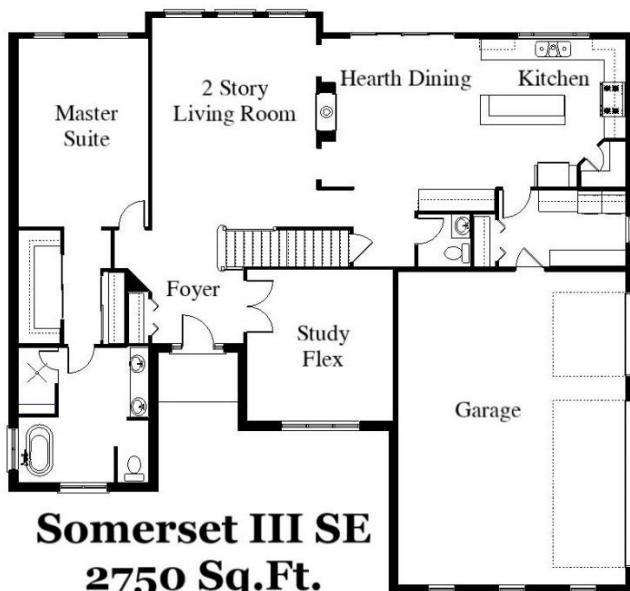

Your Land Your Style Your Home Your Way
Design + Build = Your Best Value

Somerset III SE
2750 Sq.Ft.

Copyright © 2018 Kraus Design
All Rights Reserved

We Welcome Your Changes
to All of Our Plans

The **Kraus** Company
DESIGN BUILD

248-972-5549

Setting the New Standard

Your Land Your Style Your Home Your Way

Design + Build = Your Best Value

www.krausbuild.com

The Somerset III
2735 Sq.Ft.

Copyright © 2018 Kraus Design
All Rights Reserved