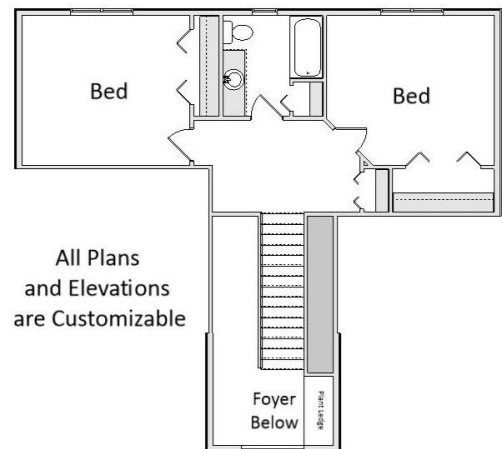

Your Land Your Style Your Home Your Way

Design + Build = Your Best Value

Value Engineered for Unique Affordability

krausbuild.com

All Plans
and Elevations
are Customizable

Plan 2401 LS
1975 Sq.Ft.

Copyright © 2020 Kraus Design Build
All Rights Reserved

The **Kraus** Company
DESIGN BUILD
248-972-5549

The **Kraus** Company
Plans

Setting the New Standard