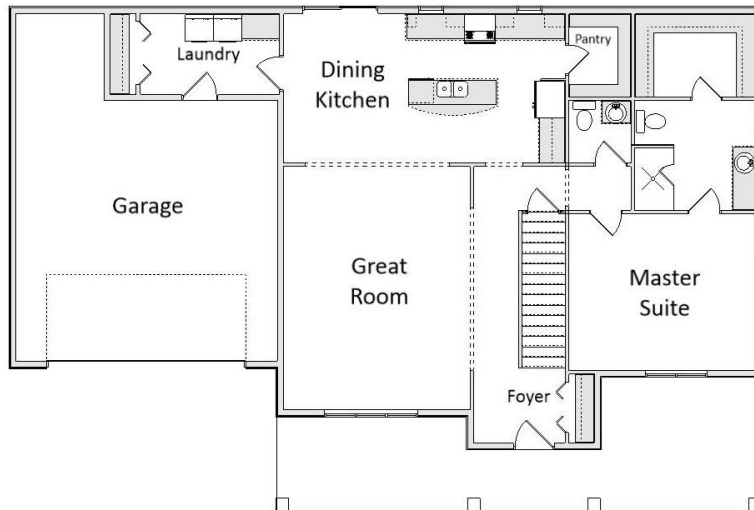

Your Land Your Style Your Home Your Way

Design + Build = Your Best Value

Value Engineered for Unique Affordability

krausbuild.com

All Plans
and Elevations
are Customizable

Plan 2401 LS
1975 Sq.Ft.

Copyright © 2020 Kraus Design Build
All Rights Reserved