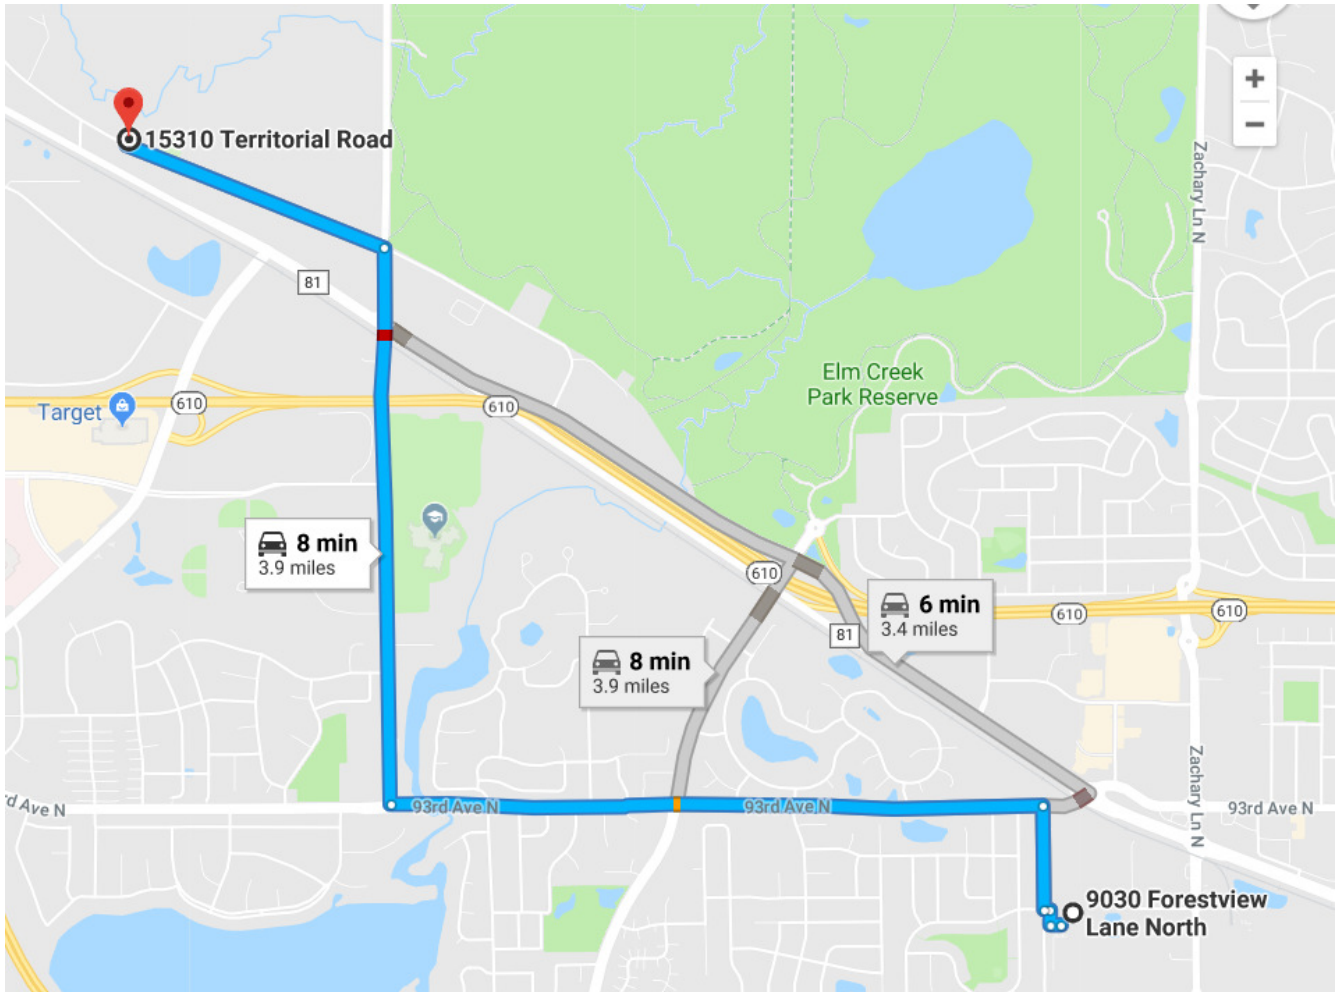

Museum to Marker: Drive 3.9 miles, 8 min

9030 Forestview Ln N to 15310 Territorial Road, Maple Grove, MN

**Map to Ox Cart Trail Marker**

Starting point: Museum parking lot, 9030 Forestview Lane North, Maple Grove.

Turn right onto Forestview Lane & drive north to 93<sup>rd</sup> Ave N.

Turn left onto 93<sup>rd</sup> Ave. N. & drive west to Fernbrook Lane N.

Turn right onto Fernbrook Lane North (CR 121) & drive north to Territorial Road.

Turn left onto Territorial Road & drive .7 miles to Ox Cart Trail Marker located on right side of the road: 15310 Territorial Road, Maple Grove, MN.