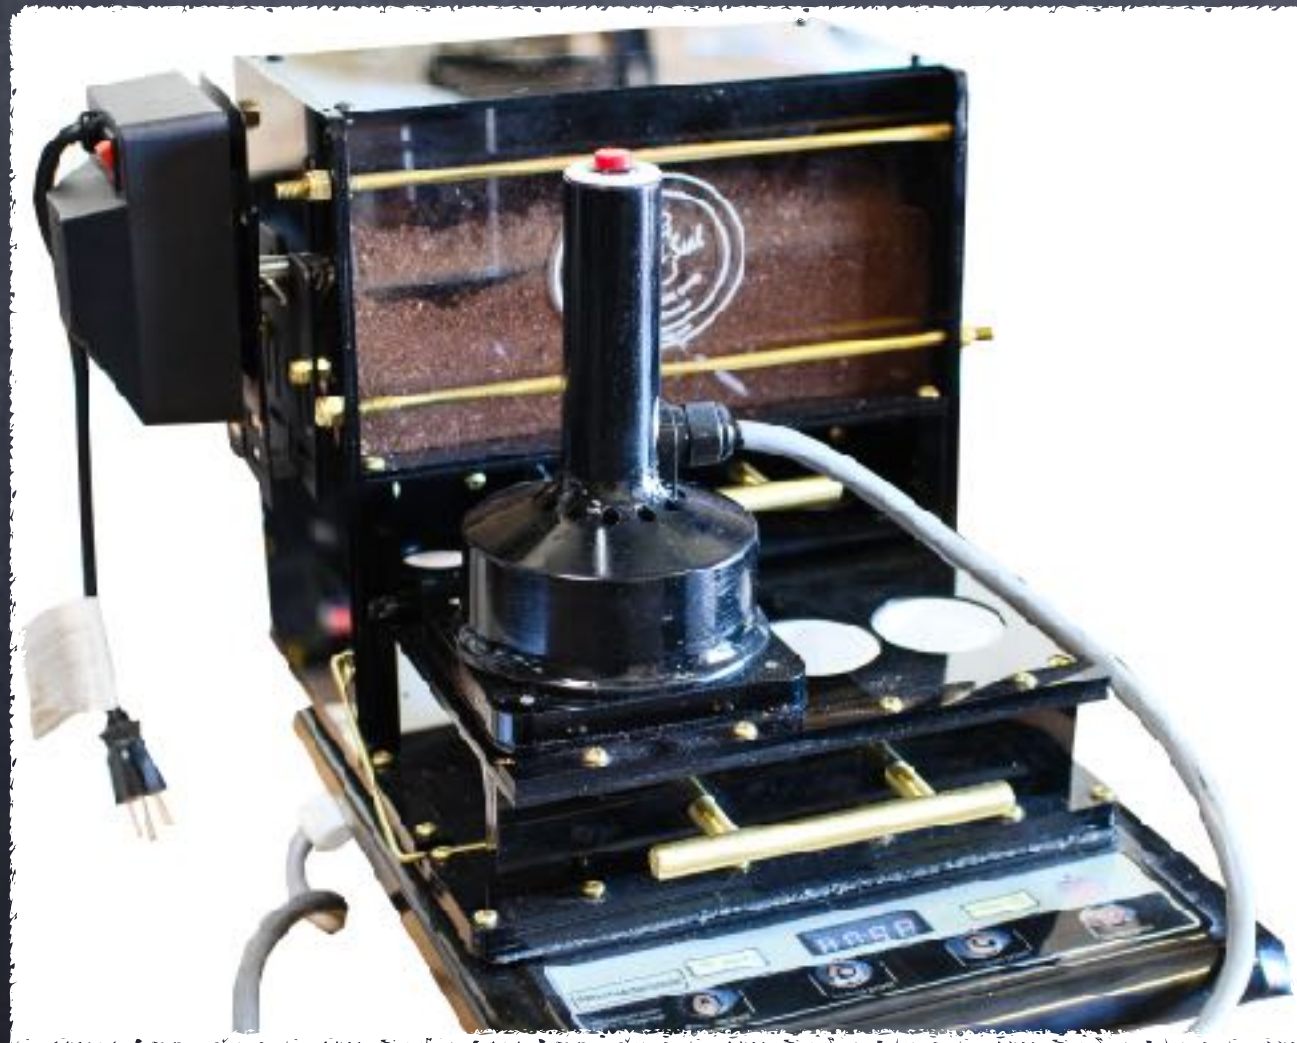

FILL-AND-SEAL

Single Serve Coffee Cup
Manufacturing Maker

PATENT PENDING

DESIGNED & MADE IN
PHOENIX, AZ USA

Easy to use all-in-one Filling & Sealing single serve K style Cup Maker

- Both manual & semi-auto Fill-and-seal maker will make up to 500 cups per hour
- Low power consumption 110V units in manual or semi-auto fill maker
- Beautiful Black & Gold appearance attracts attention in your shop
- Now you can make your own Fresh Brand K style single serve cups for your business
- Easy to use and safe with no risk of burning hands like other sealers

Two Types: Manual or Semi-Auto Fill

4 Cup Manual unit:
Turn key to load
coffee into cups

4 Cup Motorized unit: Continually
ready to load coffee into cups

Contact BCROASTERS.COM to purchase your Fill-And-Seal and start expanding your market into the fast growing single serve coffee sales