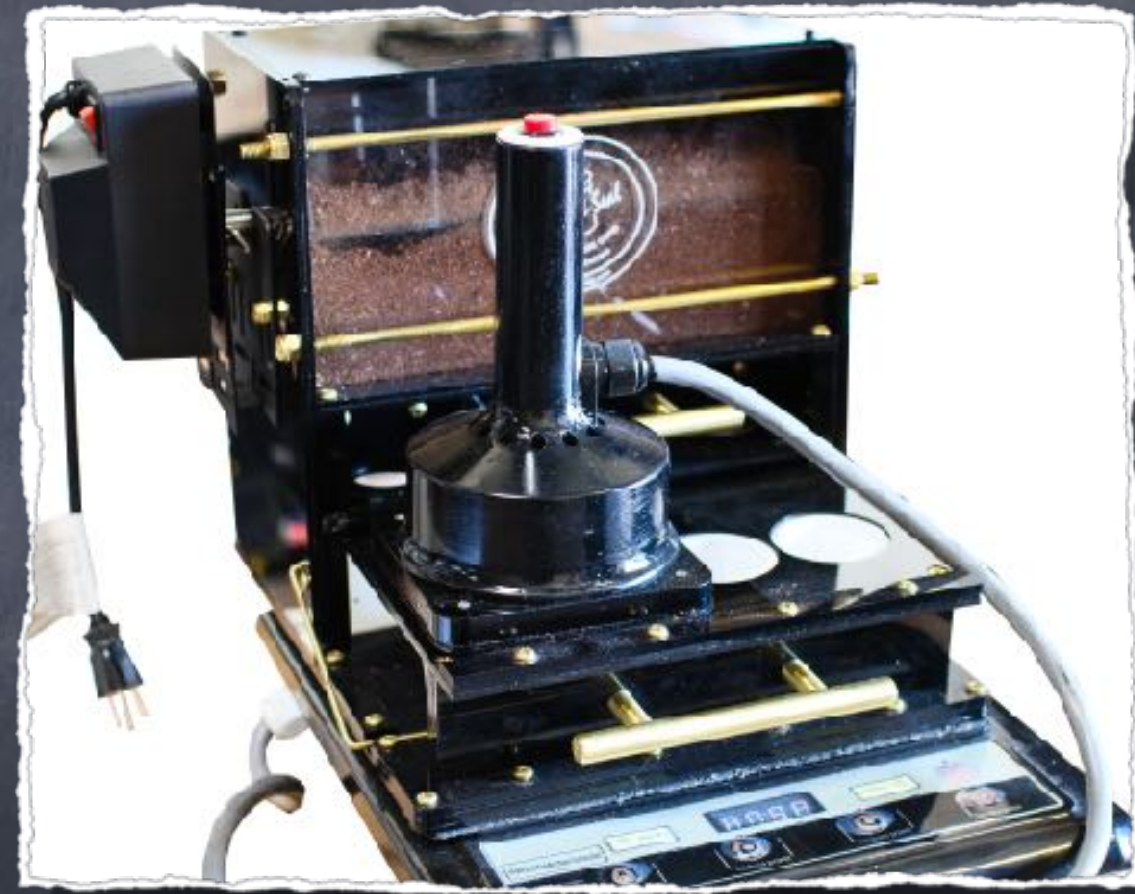

FILL-AND-SEAL

Single Serve Coffee Cup
Manufacturing Maker

PATENT PENDING

DESIGNED & MADE IN
PHOENIX, AZ USA

Easy to use all-in-one Filling & Sealing single serve K style Cup Maker

- Both manual & semi-auto Fill-and-seal maker will make up to 500 cups per hour
- Low power consumption 110V units in manual or semi-auto fill maker
- Beautiful Black & Gold appearance attracts attention in your shop
- Now you can make your own Fresh Brand K style single serve cups for your business
- Easy to use and safe with no risk of burning hands like other sealers

Two Types: Manual or Semi-Auto Fill

4 Cup Manual unit:
Turn key to load
coffee into cups

4 Cup Motorized unit: Continually
ready to load coffee into cups

Contact BCROASTERS.COM to purchase your Fill-And-Seal and start expanding your market into the fast growing single serve coffee sales