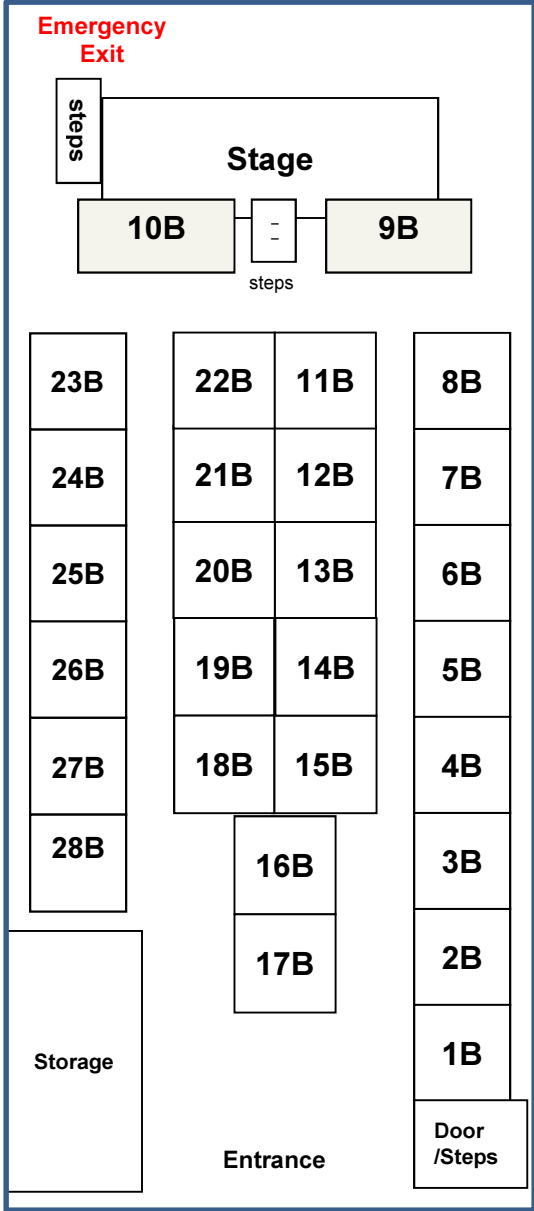

# 2019

**2<sup>nd</sup> floor  
Inside Barn  
Vendors**

**Spaces are 8' x 8'**  
**Exception -- Spaces 9 and 10 - size is 10' x 6'**

**For spaces 9 and 10, tables can be set up in front of the stage BUT NOT ON THE STAGE.**