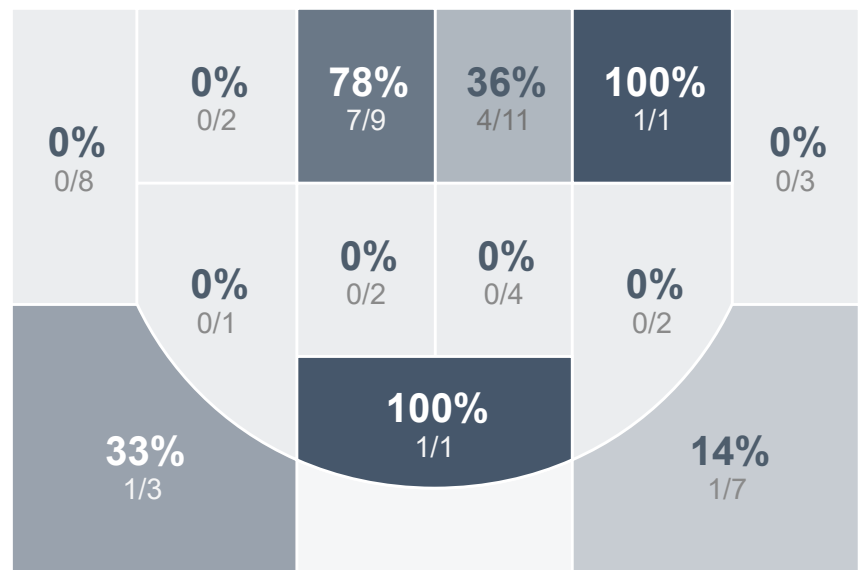

Minot High School