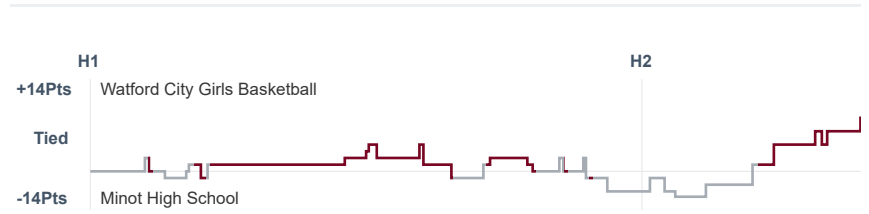

Box Score Report

WCHS @ Minot - Feb 16, 2021 - W 48-36

Period Stats

Team	1	2	Final
WCHS	18	30	48
MHS	21	15	36

Run Graph

Team Stats

	WCHS	MHS
Field Goal %	36.5%	27.8%
Effective Field Goal %	39.4%	29.6%
2FG Made/Attempted	16/28	13/33
2FG%	57.1%	39.4%
3FG Made/Attempted	3/24	2/21
3FG%	12.5%	9.5%
FT Made/Attempted	7/12	4/7
Free Throw Percentage	58.3%	57.1%
Points Per Possession	0.74	0.53
Transition Points	6	2
Points Off Turnovers	13	8
Second Chance Points	14	6
Points in the Paint	24	22
Offensive Rebounds	14	8
Defense Rebounds	32	22
Assists	15	2
Deflections	4	16
Steals	10	13
Blocks	3	1
Turnovers	21	18
Personal Fouls	10	14
Charges Taken	2	1