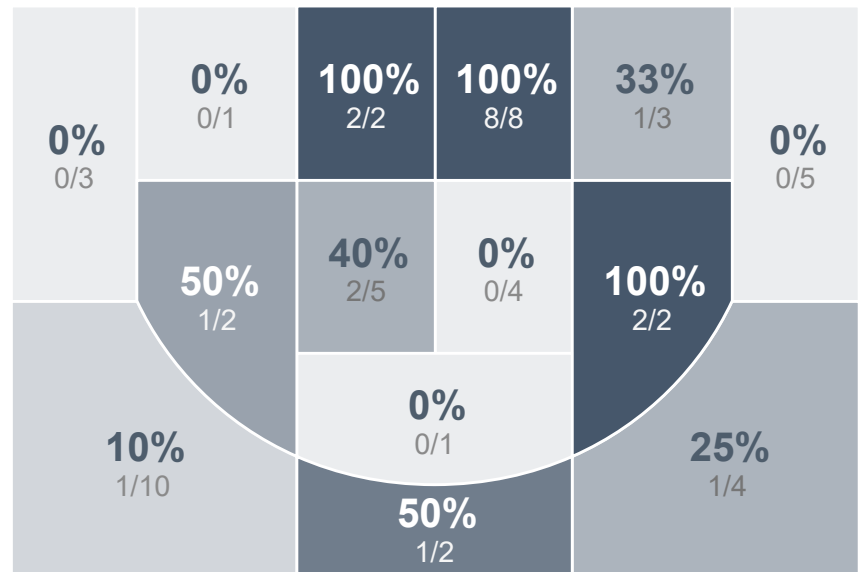

Watford City Girls Basketball