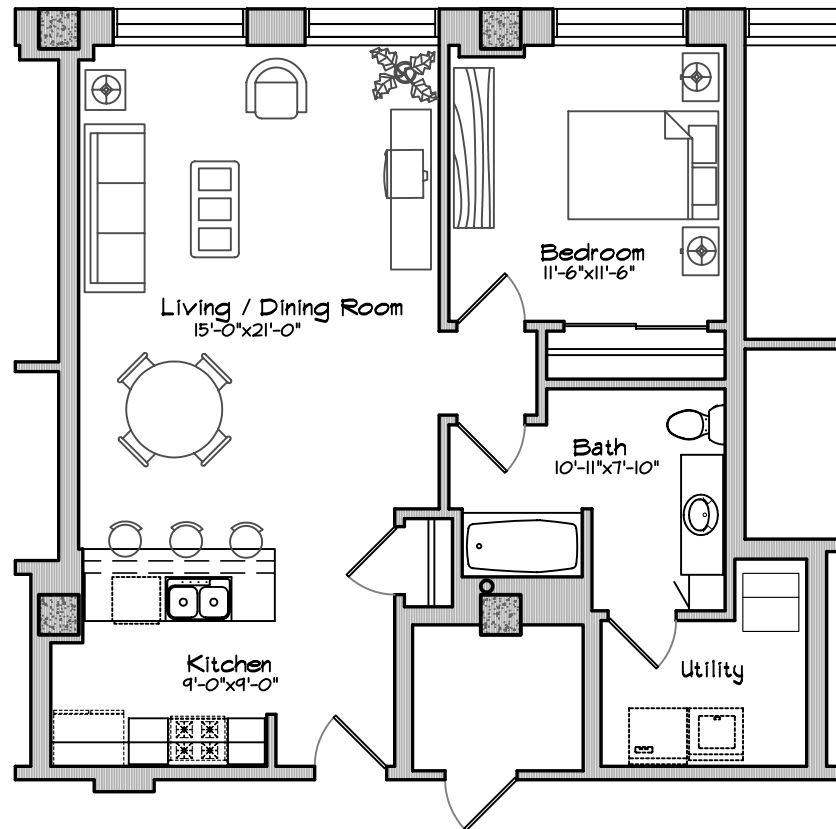

PLANKINTON LOFT APARTMENTS - 3rd FLOOR

Courtyard View

Unit #346 = 841 sq ft
One Bedroom, 1 Bath
Scale : 1/8" = 1'-0"

Square Footage taken from center of corridor/party walls
to exterior of furred walls.