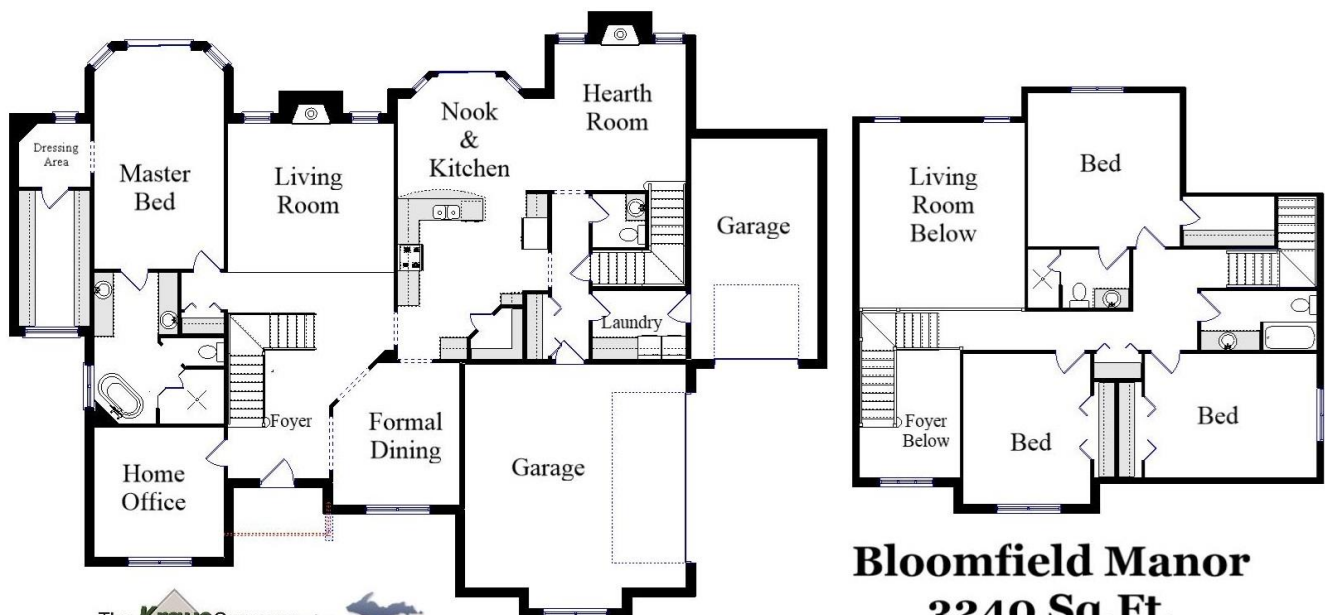

Your Land Your Style Your Home Your Way

Design + Build = Your Best Value

The **Kraus** Company
DESIGN BUILD
248-972-5549

Bloomfield Manor
3240 Sq.Ft.

Copyright © 2023 Kraus Design Build

Setting the New Standard