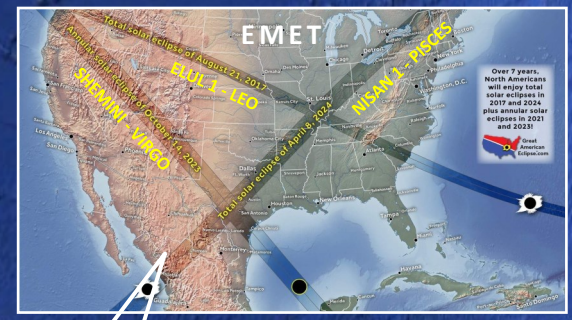

GREAT AMERICAN ECLIPSE - APRIL 8, 2024

CELESTIAL SIGN OF NATIONAL JUDGMENT BASED ON THE SIGN OF JONAH AND NINEVEH

THE BEGINNING AND THE END

OF USA'S 6.66 YEAR PERIOD OF GRACE BEFORE NATIONAL JUDGMENT

2017-2024

U.S.A. - NINEVAH NATION

POINT OF APEX

Starting @ Rapture, Indiana

SOME OBSERVATIONS
Width of Moons' Shadow Path will vary from 120 - 100 Miles across.
Speed of Moon's Shadow will vary from 1500 - 2900 Miles/Hour.
Shadow enters USA Border from Eagle Pass at 12:27 PM CST.
Shadow leaves USA Border from Monticello at 3:32 PM CST.
Eclipse Path will last 4 Hours and 27 Minutes.
From beginning of Shadow entering USA Border to beginning of Shadow leaving USA Border = 3 Hours, 3 Minutes (33).

AUGUST 21, 2017 (ELUL 1)
OCTOBER 14, 2023

'LITTLE EGYPT'
Makanda - 'Star of Egypt'

PROTO-HEBREW LETTER Alef-Beginning
PROTO-HEBREW LETTER Tav-End

JONAH SENT BY YHVH
To warn Nineveh to Repent of their Sins. It is believed to have ben on Elul 1 that started the 40 Days of Repentance.

APRIL 8, 2024 (NISAN 1)
~3 Hours 3 Minutes (33)

1 NINEVEH, TX

2 NINEVEH, MO

3 NINEVEH, IN

4 NINEVEH, PA

5 NINEVEH, VA

6 NINEVEH, NY

7 NINEVEH, OH

1861 NAUTICAL MILES
'Start' of U.S. Civil War

FROM USA
TEXAS TO MAINE BORDER

American Civil War Inference
1861-1865 Civil War in the United States between the North and the South.
= 1,861 Nautical Miles

PROTO-HEBREW LETTER Alef-Beginning
PROTO-HEBREW LETTER Mem-Middle
PROTO-HEBREW LETTER Tav-End = 'Truth'

PISCES
Echo of the Church Age 'Fish'
153

Google Earth

© Composition and Some Graphics by LUIS B. VEGA
vegapost@hotmail.com
www.PostScript.org
FOR ILLUSTRATION PURPOSES ONLY

MAIN SOURCES
Earth.Google.com
NASA.gov
SeaSky.org
Wikipedia.com

Data SIO, NOAA, U.S. Navy, NGA, GEBCO
Image Landsat / Copernicus