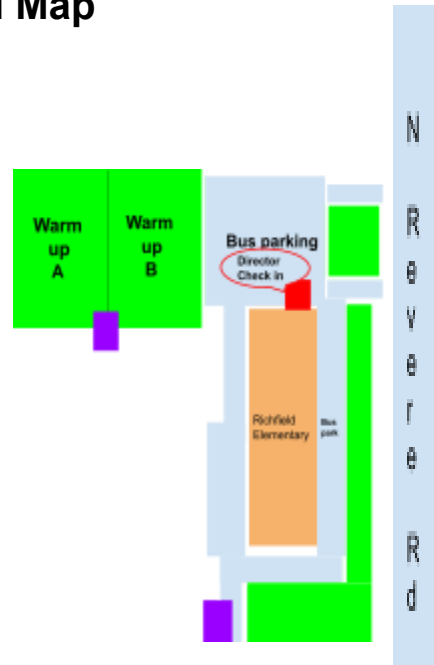

2021 Revere Invitational Map

- Director check in
- Admissions
- Band entrance/exit
- Tower lights