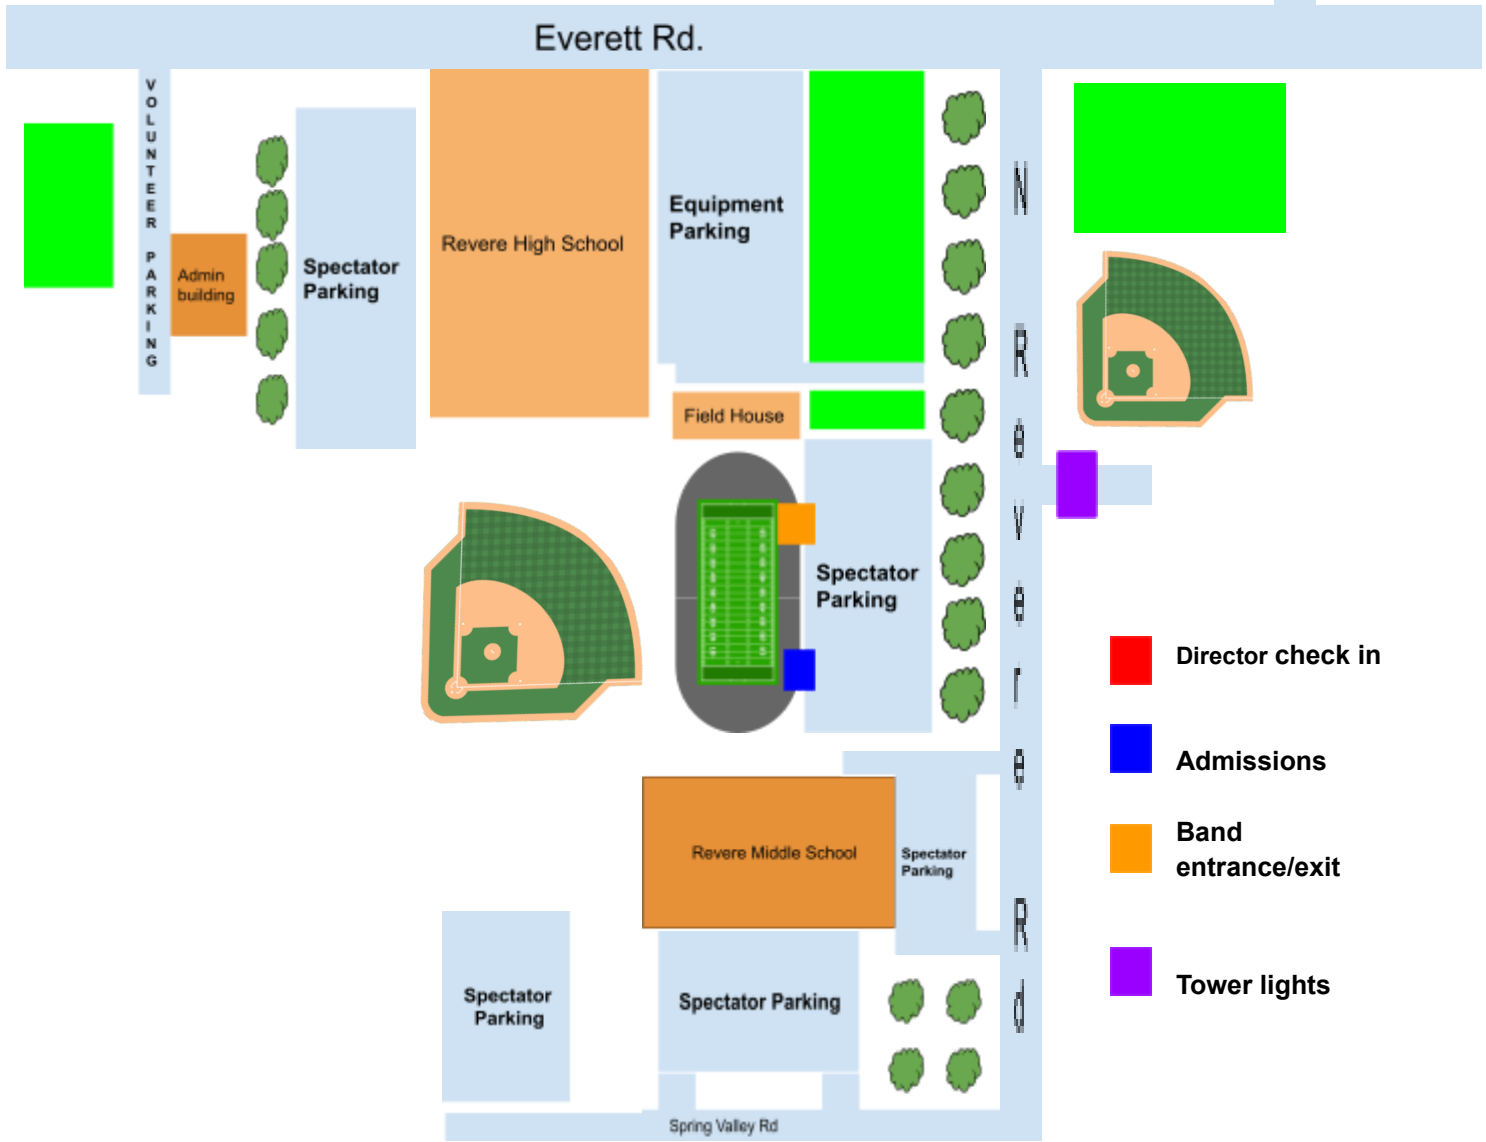

2021 Revere Invitational Map

- Director check in
- Admissions
- Band entrance/exit
- Tower lights