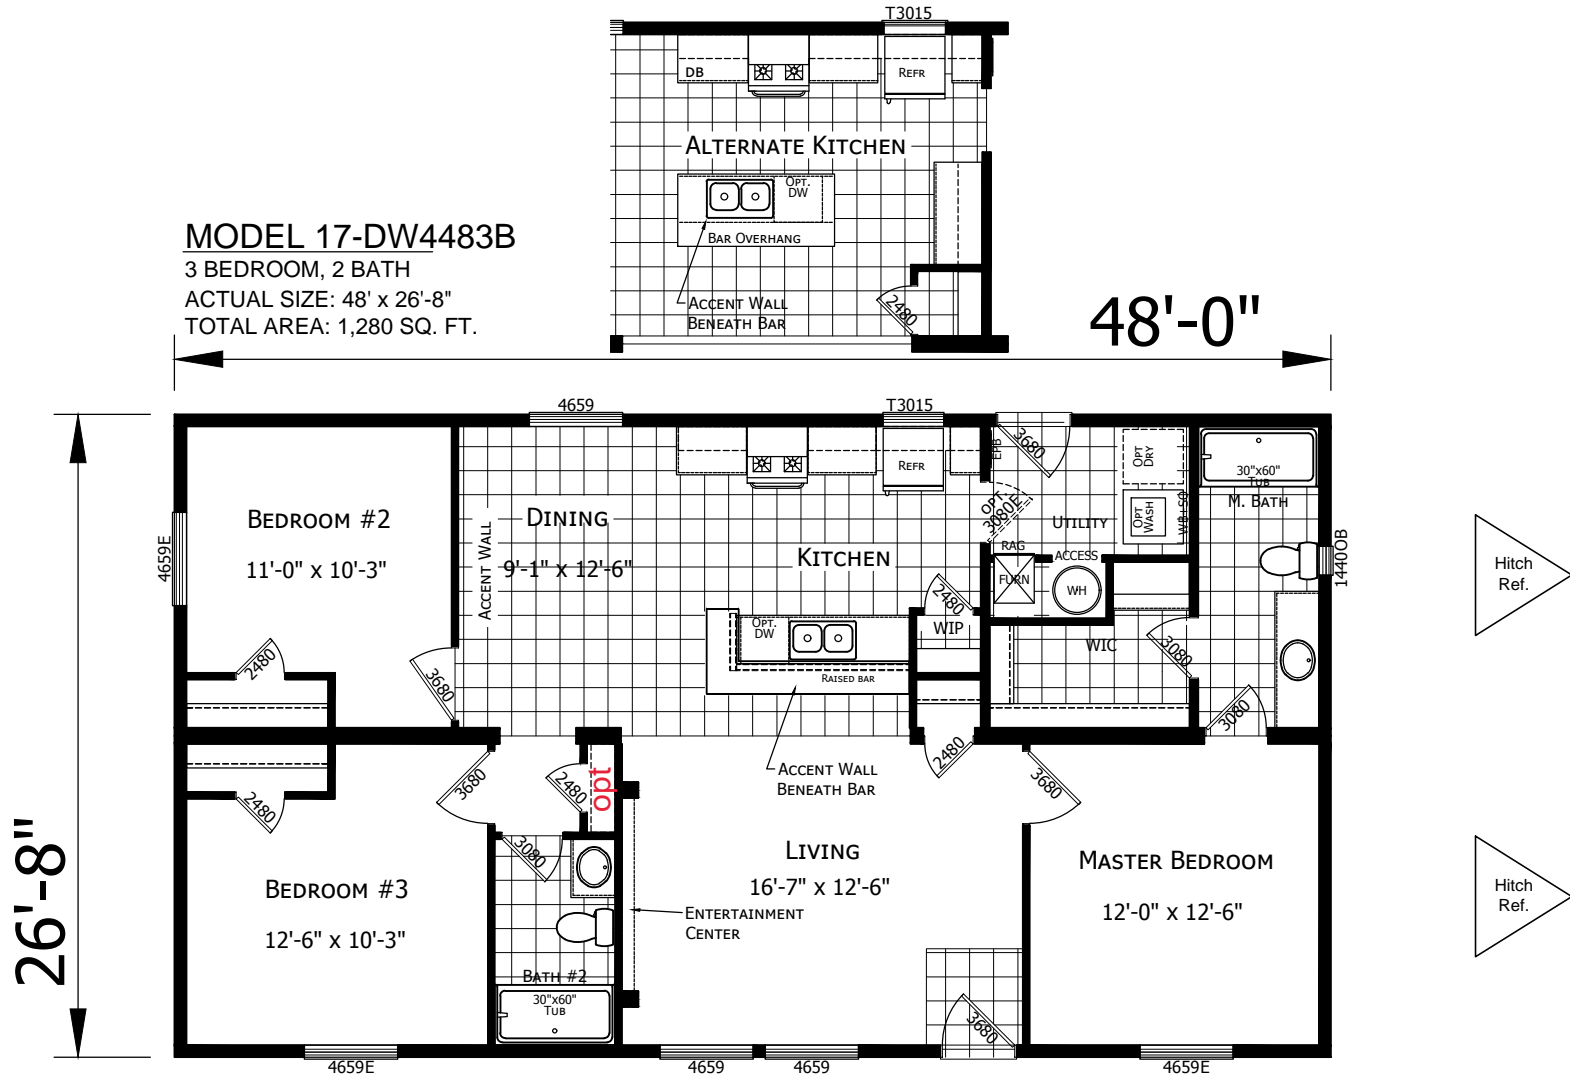

MODEL 17-DW4483B

3 BEDROOM, 2 BATH

ACTUAL SIZE: 48' x 26'-8"

TOTAL AREA: 1,280 SQ. FT.

CHAMPION
 MANUFACTURED BEAUTIFULLY™
 1425 SUNNYSIDE RD. WEISER, ID 83672

MODIFICATIONS

PROJECT: 17-DW4483B
 48' x 26'-8"
 3 BD 2 BTH
 DRAWN BY: STAFF
 DATE: 06-30-20
 SCALE: 3/16" = 1'-0"

TITLE: LITERATURE PLAN
 FILENAME: DW4483B P3 FILE
 LEGACY MODEL# DW4483B

SHEET: L-101
 PROPRIETARY AND CONFIDENTIAL
 THESE DRAWINGS AND SPECIFICATIONS ARE ORIGINAL
 PROPRIETARY AND CONFIDENTIAL MATERIALS OF CHAMPION.
 COPYRIGHT © 1976-2022 BY CHAMPION