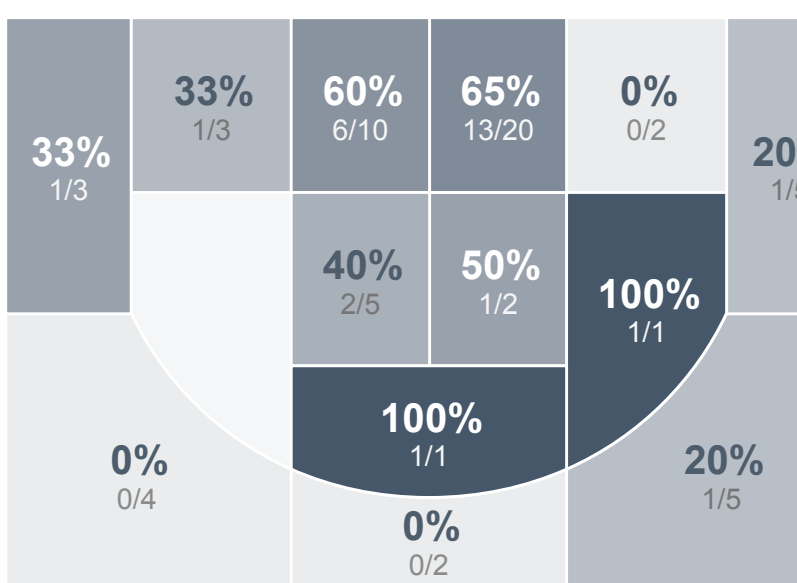

Shanley High School