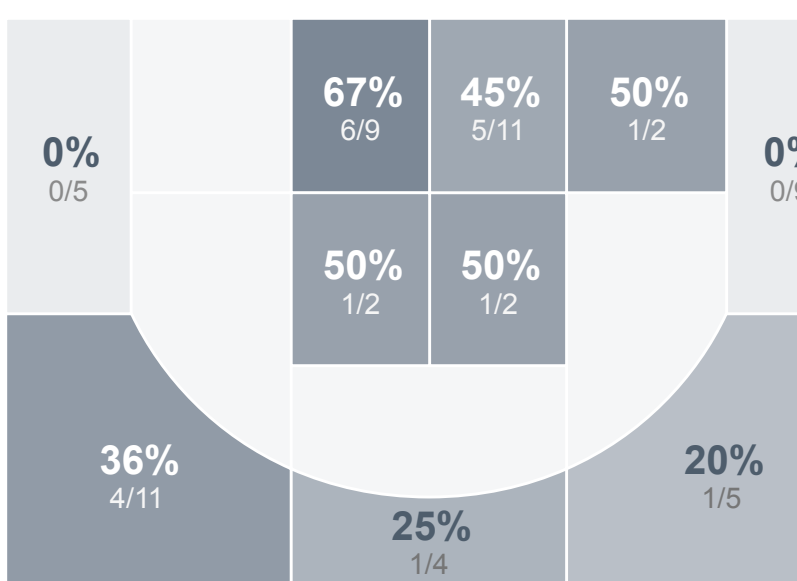

Team Stats

	SMCHS	SHS
FG Made/Attempted	20/60	28/63
Field Goal %	33.3%	44.4%
Effective Field Goal %	38.3%	46.8%
2FG Made/Attempted	14/26	25/44
2FG %	53.8%	56.8%
3FG Made/Attempted	6/34	3/19
3FG %	17.6%	15.8%
FT Made/Attempted	12/18	18/27
Free Throw %	66.7%	66.7%
Points Per Possession	0.66	0.86
Transition Points	4	19
Points Off Turnovers	20	23
Second Chance Points	7	8
Points in the Paint	26	44
Offensive Rebounds	7	8
Defense Rebounds	30	33
Assists	14	11
Deflections	12	6
Steals	9	14
Blocks	1	2
Turnovers	26	22
Personal Fouls	20	18
Charges Taken	0	0

St. Mary's Central