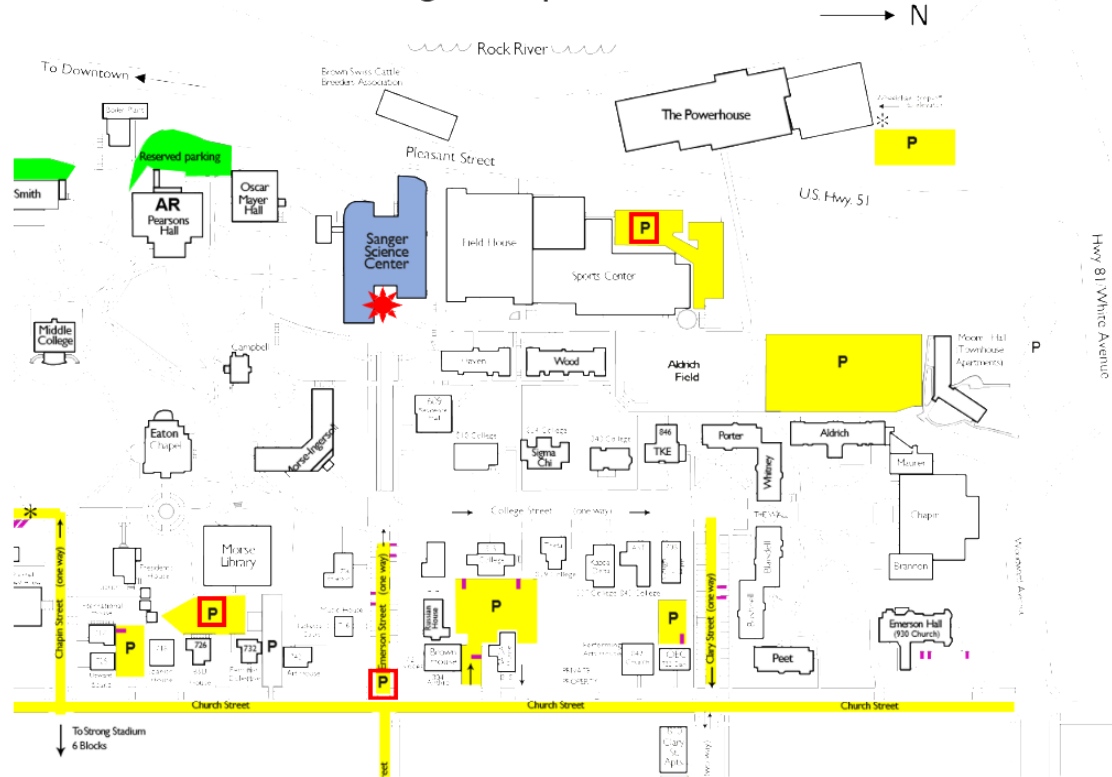

Beloit College Campus

Parking at Beloit College
Park in any yellow parking area, but closest options are on Emerson Street, adjacent to Morse Library, or behind Sports Center (P outlined in red). Parking is free; but please do not park in areas designated Student Parking.

Enter the Sanger Science Center (blue building) using the east entrance (red sunburst).