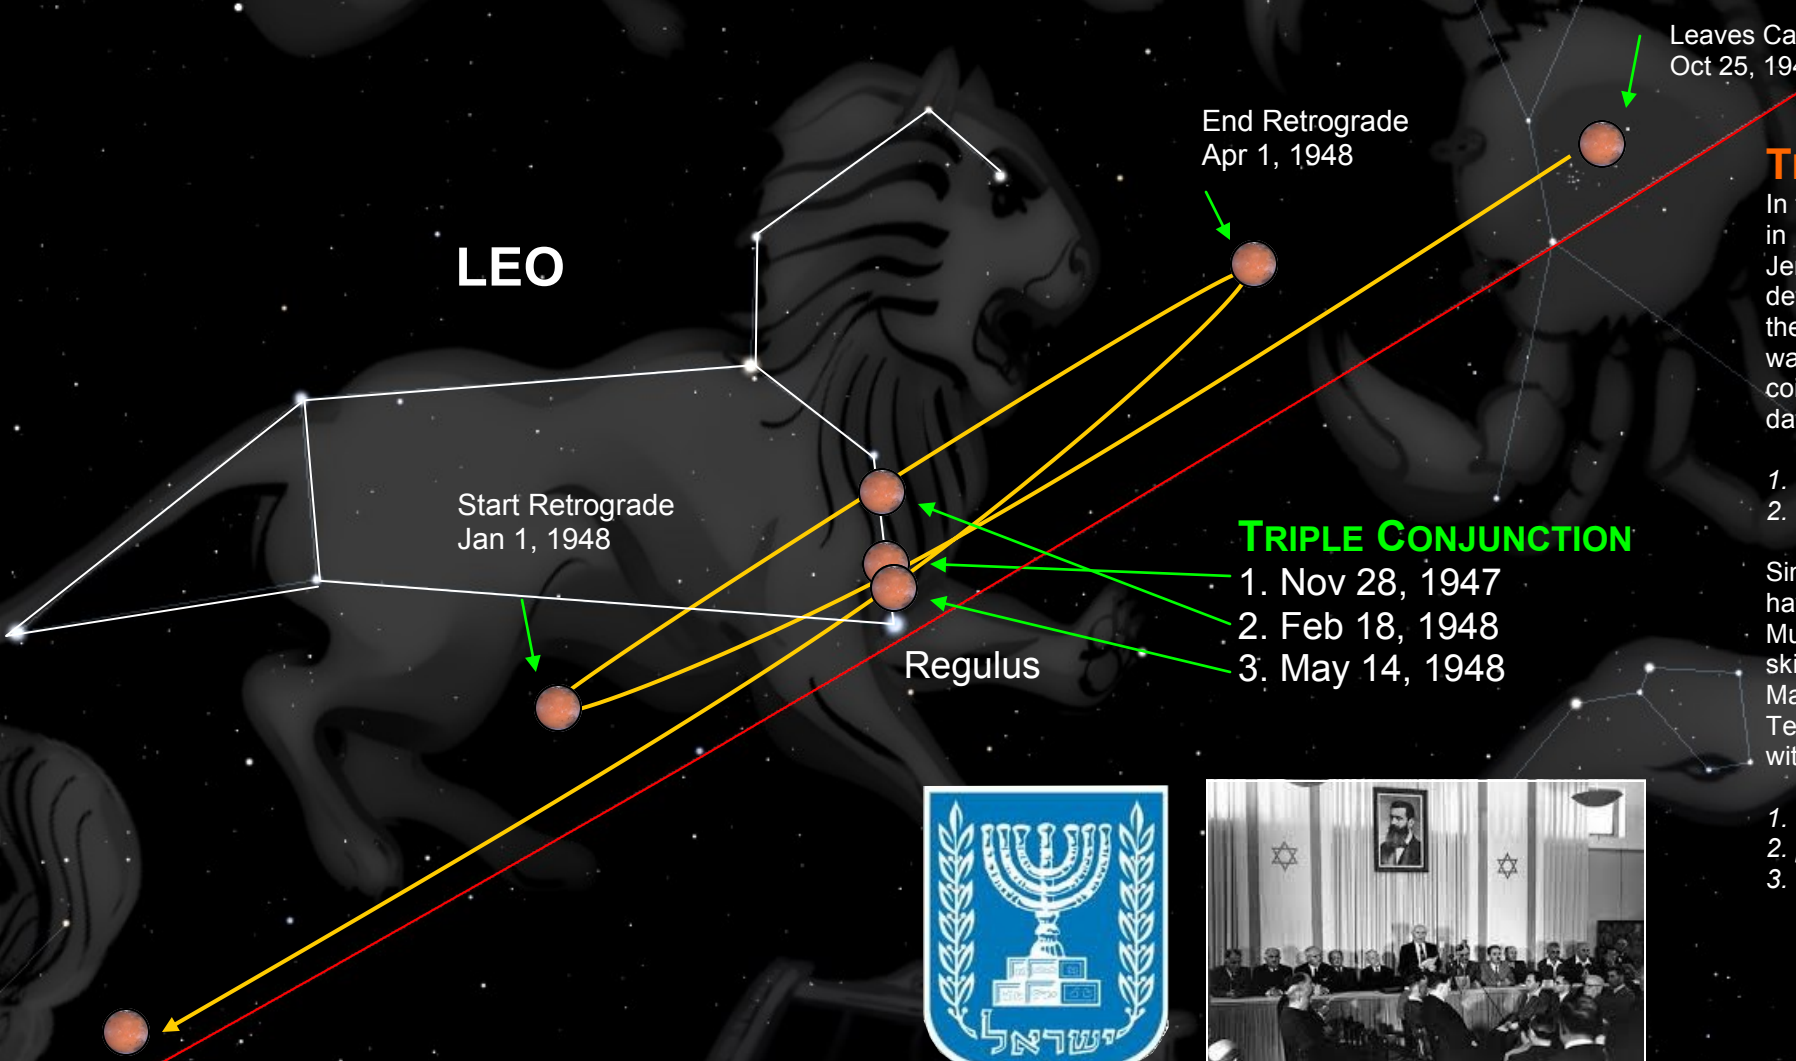

## PROPHETIC ALIGNMENTS OF ISRAEL'S STATEHOOD

The purpose of this illustration is to consider the dates surrounding the statehood of Israel 1948, the recapture of Jerusalem in 1967 and the start of the Tetrads in 2014. What they all have in common is a Retrograde of Mars associated to prophetic events. The Retrograde of Mars occurred in Mars during Israel's declaration of independence. The 2 other Retrogrades occurred in Virgo that are associated with the Temple Mount. The Temple Mount was captured by Israel in 1967. Likewise, the Retrograde also occurs in Virgo on the 1st Blood Moon of the Tetrads starting on Apr 15, 2014. The first 2 prophetic events occurred on Pentecost, as some have calculated time. Will the 3rd event occur on the eve of Pentecost June 7/8, 2014 also be prophetic?

### 1947

Oct:25: Leaves Cancer  
Nov 28: In line with Regulus  
(Eve of UN Partition Plan)

### 1948

Jan 01: Start of Retrograde  
Feb 18: In line with Regulus  
Apr 01: End of Retrograde  
May 14: Conjunction with Regulus  
(Declaration of Independence)

From UN Partition Plan to Declaration of Independence  
**Nov 28, 1947 to May 14, 1948**  
= 168 days 5 months, 16 days or 24 weeks

### A RETROGRADE

In astronomy, a retrograde is the appearance of a celestial object, in this case, planets moving backwards against the sky. This is an effect based on the relative difference in speed of the planets as they revolve around the Sun. As the orbits are circular around the Sun, inevitably, some planets will pass others and in the process 'appear' as though the planets are moving 'backwards' for a time before moving forward once again. For example, Mercury will have a very prominent Retrograde in-between the time of the Tetrads of 2015.