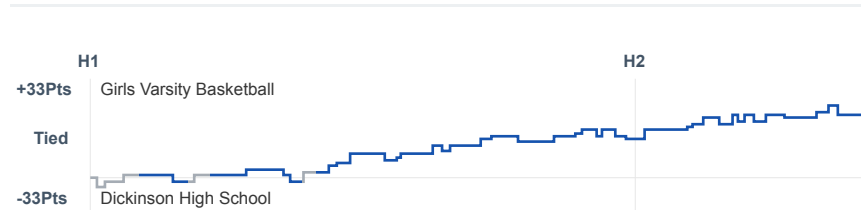

Box Score Report

JHS @ Dickinson - Feb 2, 2019 - W 76-47

Period Stats

Team	1	2	Final
JHS	33	43	76
DHS	20	27	47

Run Graph