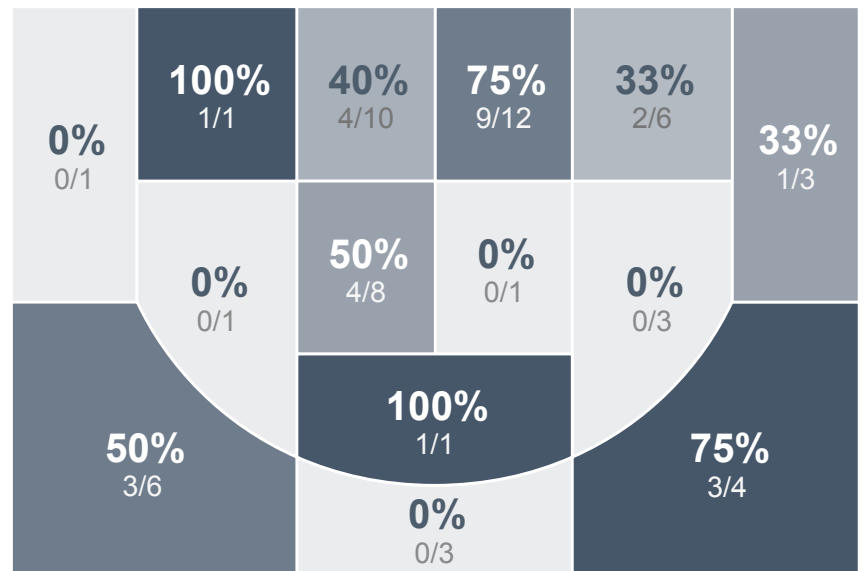

Girls Varsity Basketball