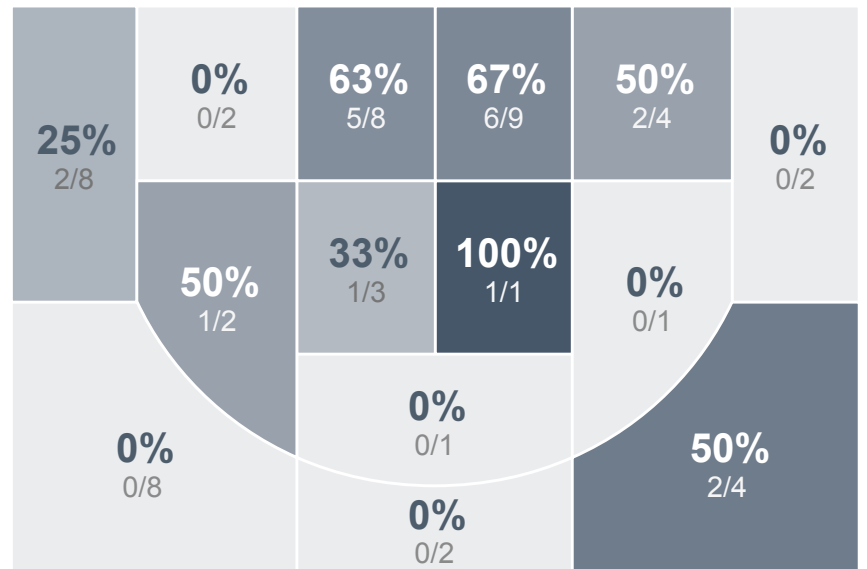

Dickinson High School