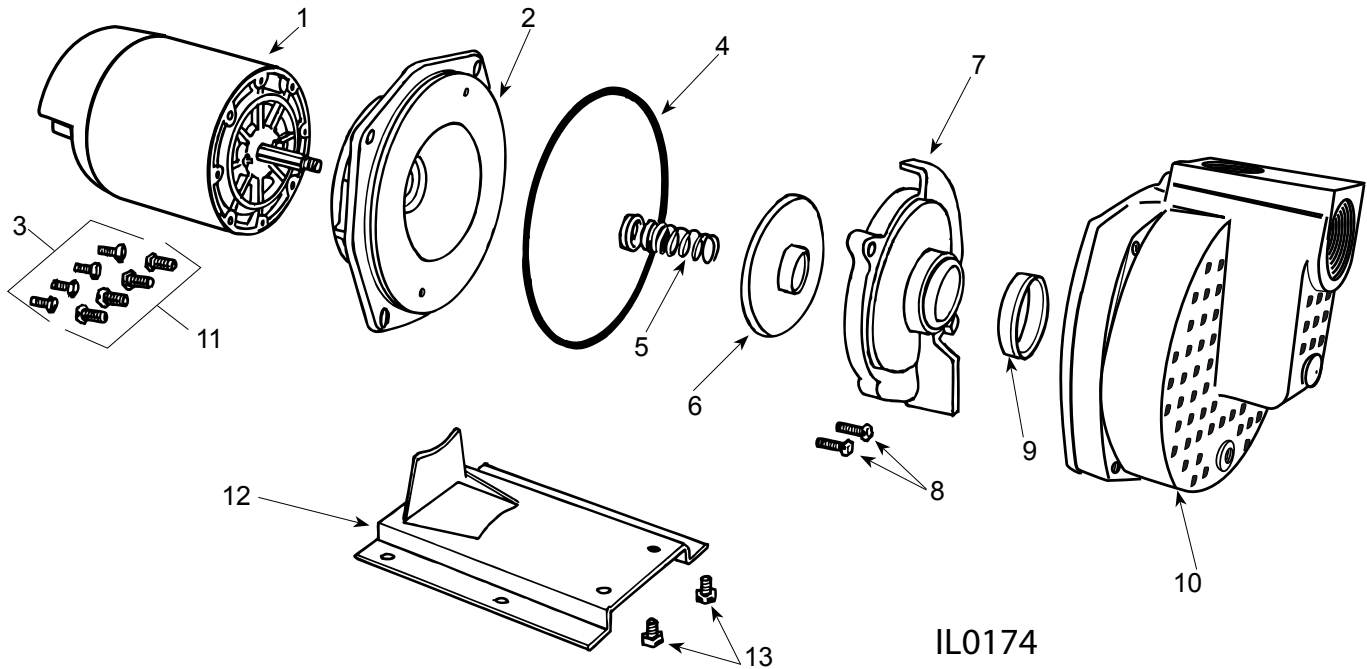

SELF-PRIMER PUMP REPAIR PARTS "SPJ" SERIES (For Pricing Refer To Repair Parts Price List)

IL0174

		HORSEPOWER	3/4	1	1-1/2	2	3
ITEM	SINGLE PHASE	MODEL NO.			SPJ15P1		
			SPJ07P1	SPJ10P1	SPJ15B1	SPJ20B1	SPJ30B1
THREE PHASE			SPJ07P3	SPJ10P3	SPJ15B3	SPJ20B3	SPJ30B3
DESCRIPTION		PART NO.	QTY				
1	Motor, Nema J - 1 PH		98J107	98J110	98J115	98J120	98J630
1	Motor, Nema J - 3 PH		98J307	98J310	98J315	98J320	023251
‡	Motor Cover w/Screws	021301R	1	1	1	1	1
‡	Screws, Cover	021302					
‡	Slinger, Washer	126905	1	1	1	1	1
2	Mounting Ring	133904	1	1	1	1	1
3	Hex Hd. Cap Screws 3/8 x 3/4"	*	4	4	4	4	4
4	Ring, Square Cut	133261	1	1	1	1	1
5	Seal, Rotary w/Spring	131100	1	1	1	1	1
6	Impeller, Plastic "P" Models		133646	135620	134138	—	—
6	Impeller, Brass "B" Models		—	—	133253	133255	138056
7	Diffuser w/ Insert	136469†	1	1	1	1	1
8	Hex Hd. Cap Screws 1/4 x 1"	*	2	2	2	2	2
9	Rubber Diffuser	133260	1	1	1	1	1
10	Pump Body	133362	1	1	1	1	1
11	Hex Hd. Cap Screws 7/16 x 1"	*	4	4	4	4	4
12	Base	134217A	1	1	1	1	1
13	Hex Hd. Cap Screws 3/8 x 1/2"	*	2	2	2	2	1

(*) Standard hardware item
(‡) Not shown
(†) Diffuser w/ 134240 Insert