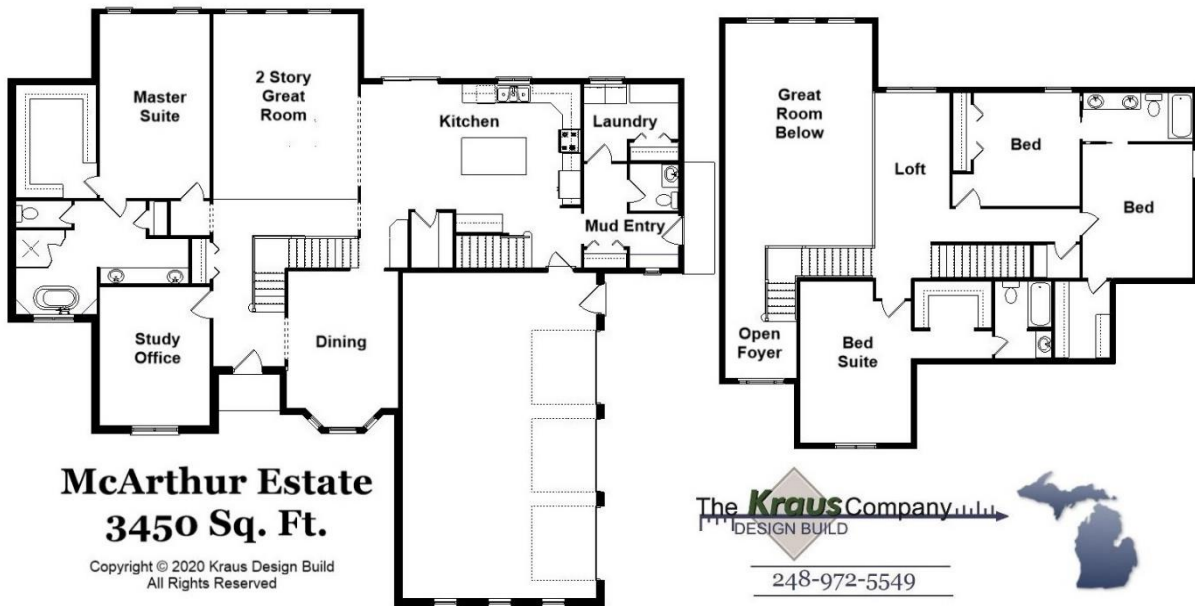

Your Land Your Style Your Home Your Way
Design + Build = Your Best Value

McArthur Estate III MG
3475 Sq. Ft.

Copyright © 2022 Kraus Design Build
All Rights Reserved

Setting the New Standard

Your Land Your Style Your Home Your Way

Design + Build = Your Best Value

Setting the New Standard

Your Land Your Style Your Home Your Way

Design + Build = Your Best Value

Setting the New Standard