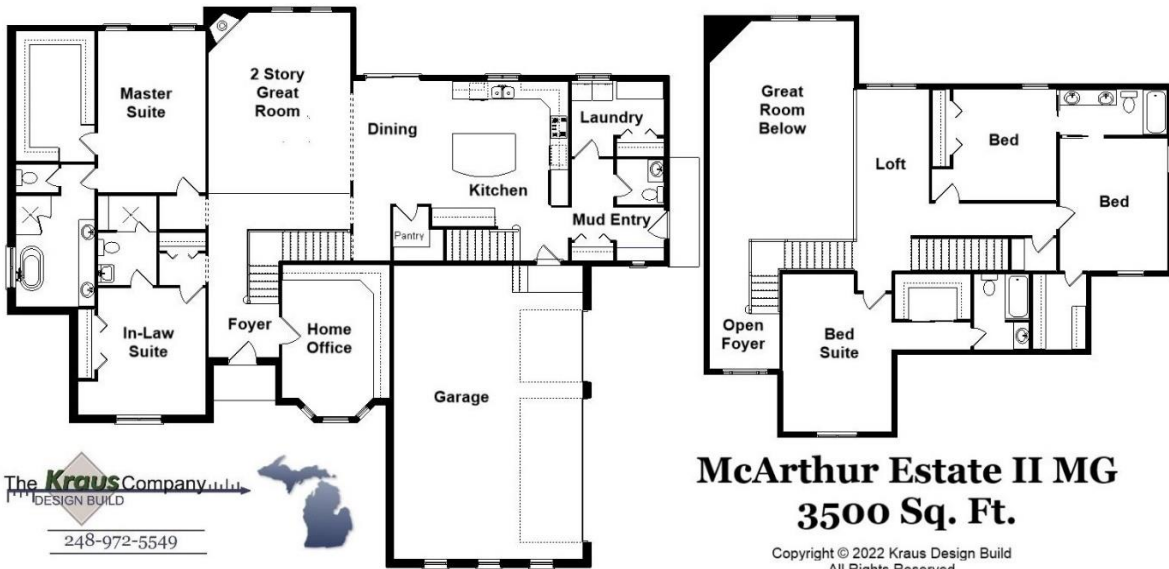

Your Land Your Style Your Home Your Way
Design + Build = Your Best Value

McArthur Estate III MG
3475 Sq. Ft.

Copyright © 2022 Kraus Design Build
All Rights Reserved

Setting the New Standard

Your Land Your Style Your Home Your Way

Design + Build = Your Best Value

Setting the New Standard

Your Land Your Style Your Home Your Way

Design + Build = Your Best Value

Setting the New Standard