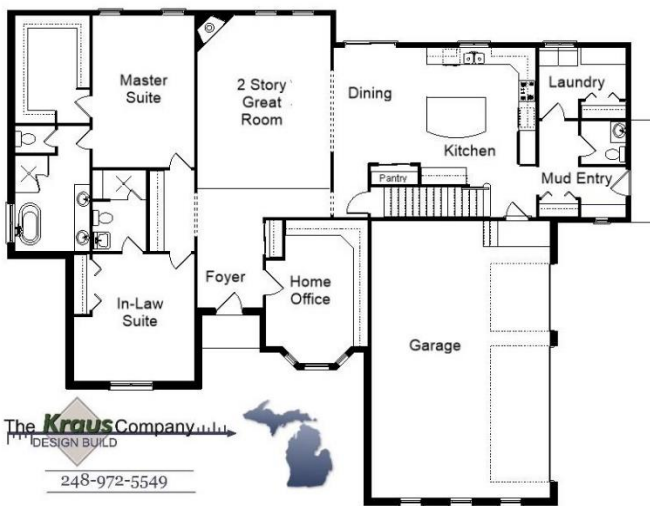

Your Land Your Style Your Home Your Way
Design + Build = Your Best Value

McArthur Estate III MG
3475 Sq. Ft.

Copyright © 2022 Kraus Design Build
All Rights Reserved

Setting the New Standard

Your Land Your Style Your Home Your Way

Design + Build = Your Best Value

Setting the New Standard

Your Land Your Style Your Home Your Way

Design + Build = Your Best Value

Setting the New Standard