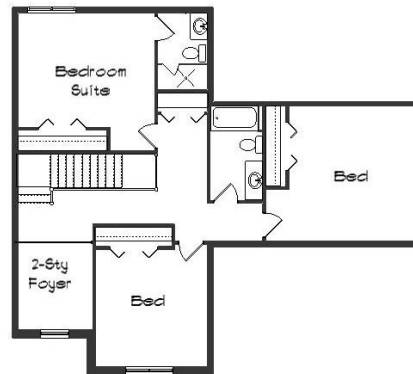

Your Land Your Style Your Home Your Way

Design + Build = Your Best Value

We Welcome Your Changes
to All Of Our Plans

The Kraus Company
DESIGN BUILD

248-972-5549

The Holcomb Bridge
2975 Sq.Ft.

Copyright © 2020 Kraus Design Build
All Rights Reserved