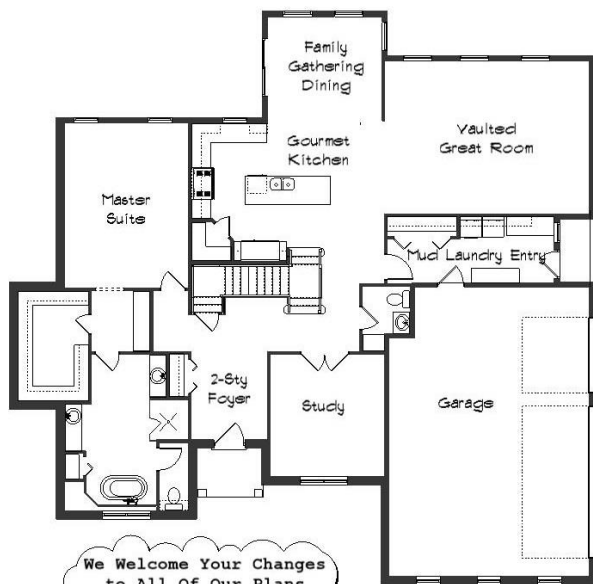

Your Land Your Style Your Home Your Way

Design + Build = Your Best Value

We Welcome Your Changes
to All Of Our Plans

The Kraus Company
DESIGN BUILD

248-972-5549

The Holcomb Bridge
2975 Sq.Ft.

Copyright © 2020 Kraus Design Build
All Rights Reserved