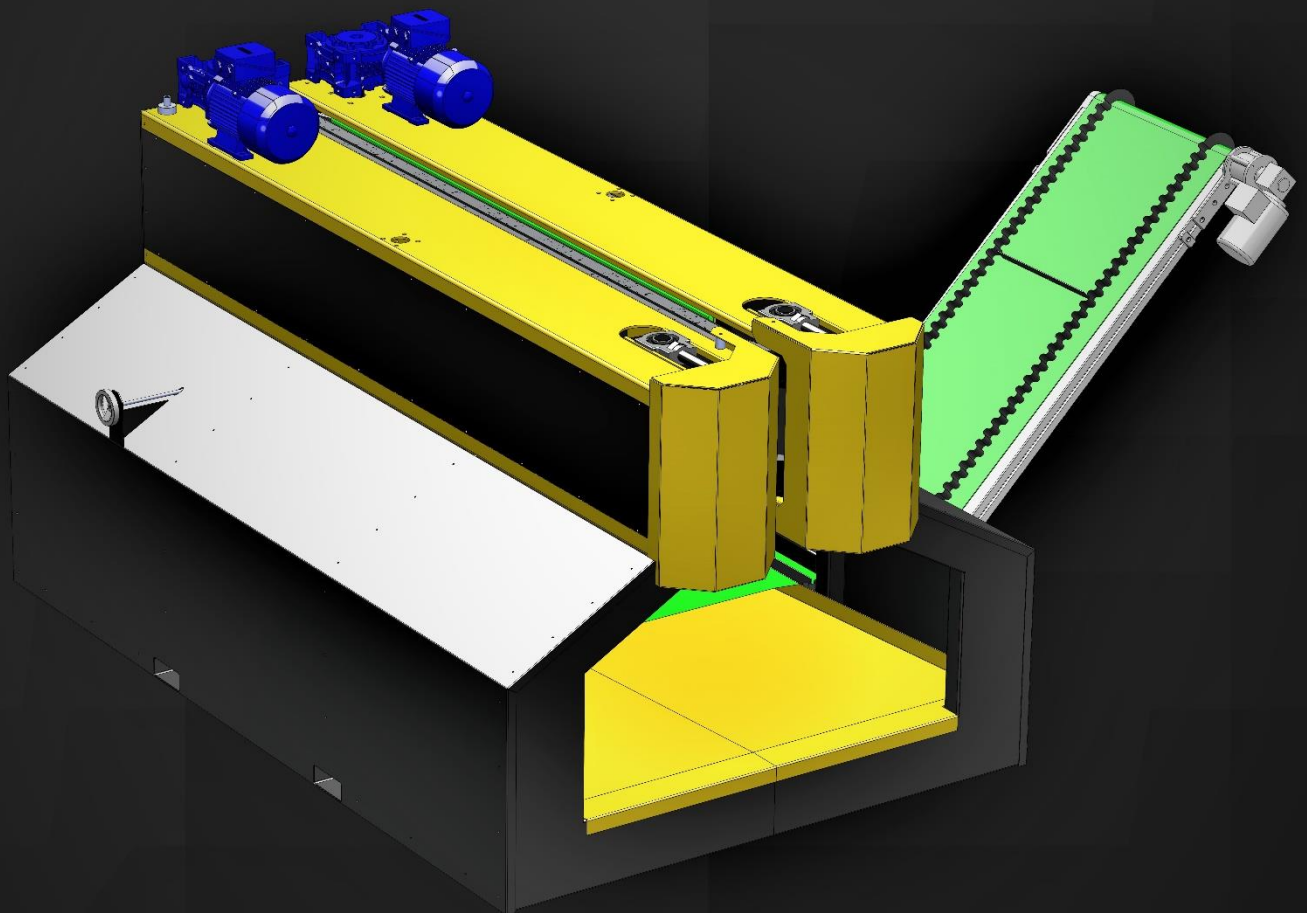

# Baars Techniek

## B-TECH ROOT TRIMMER

Baars Techniek Pruning Solutions

The B-TECH Root Trimmer is developed in cooperation with various tree nurseries, for pruning the roots of trees.

- Capacity: up to 10 trees per minute (speed can be adjusted proportionally)
- Stem diameters: 15 – 70 mm
- Prune diameters (adjustable): 20 – 54 cm
- Roots are discharged by a conveyor belt
- Pruned trees counter