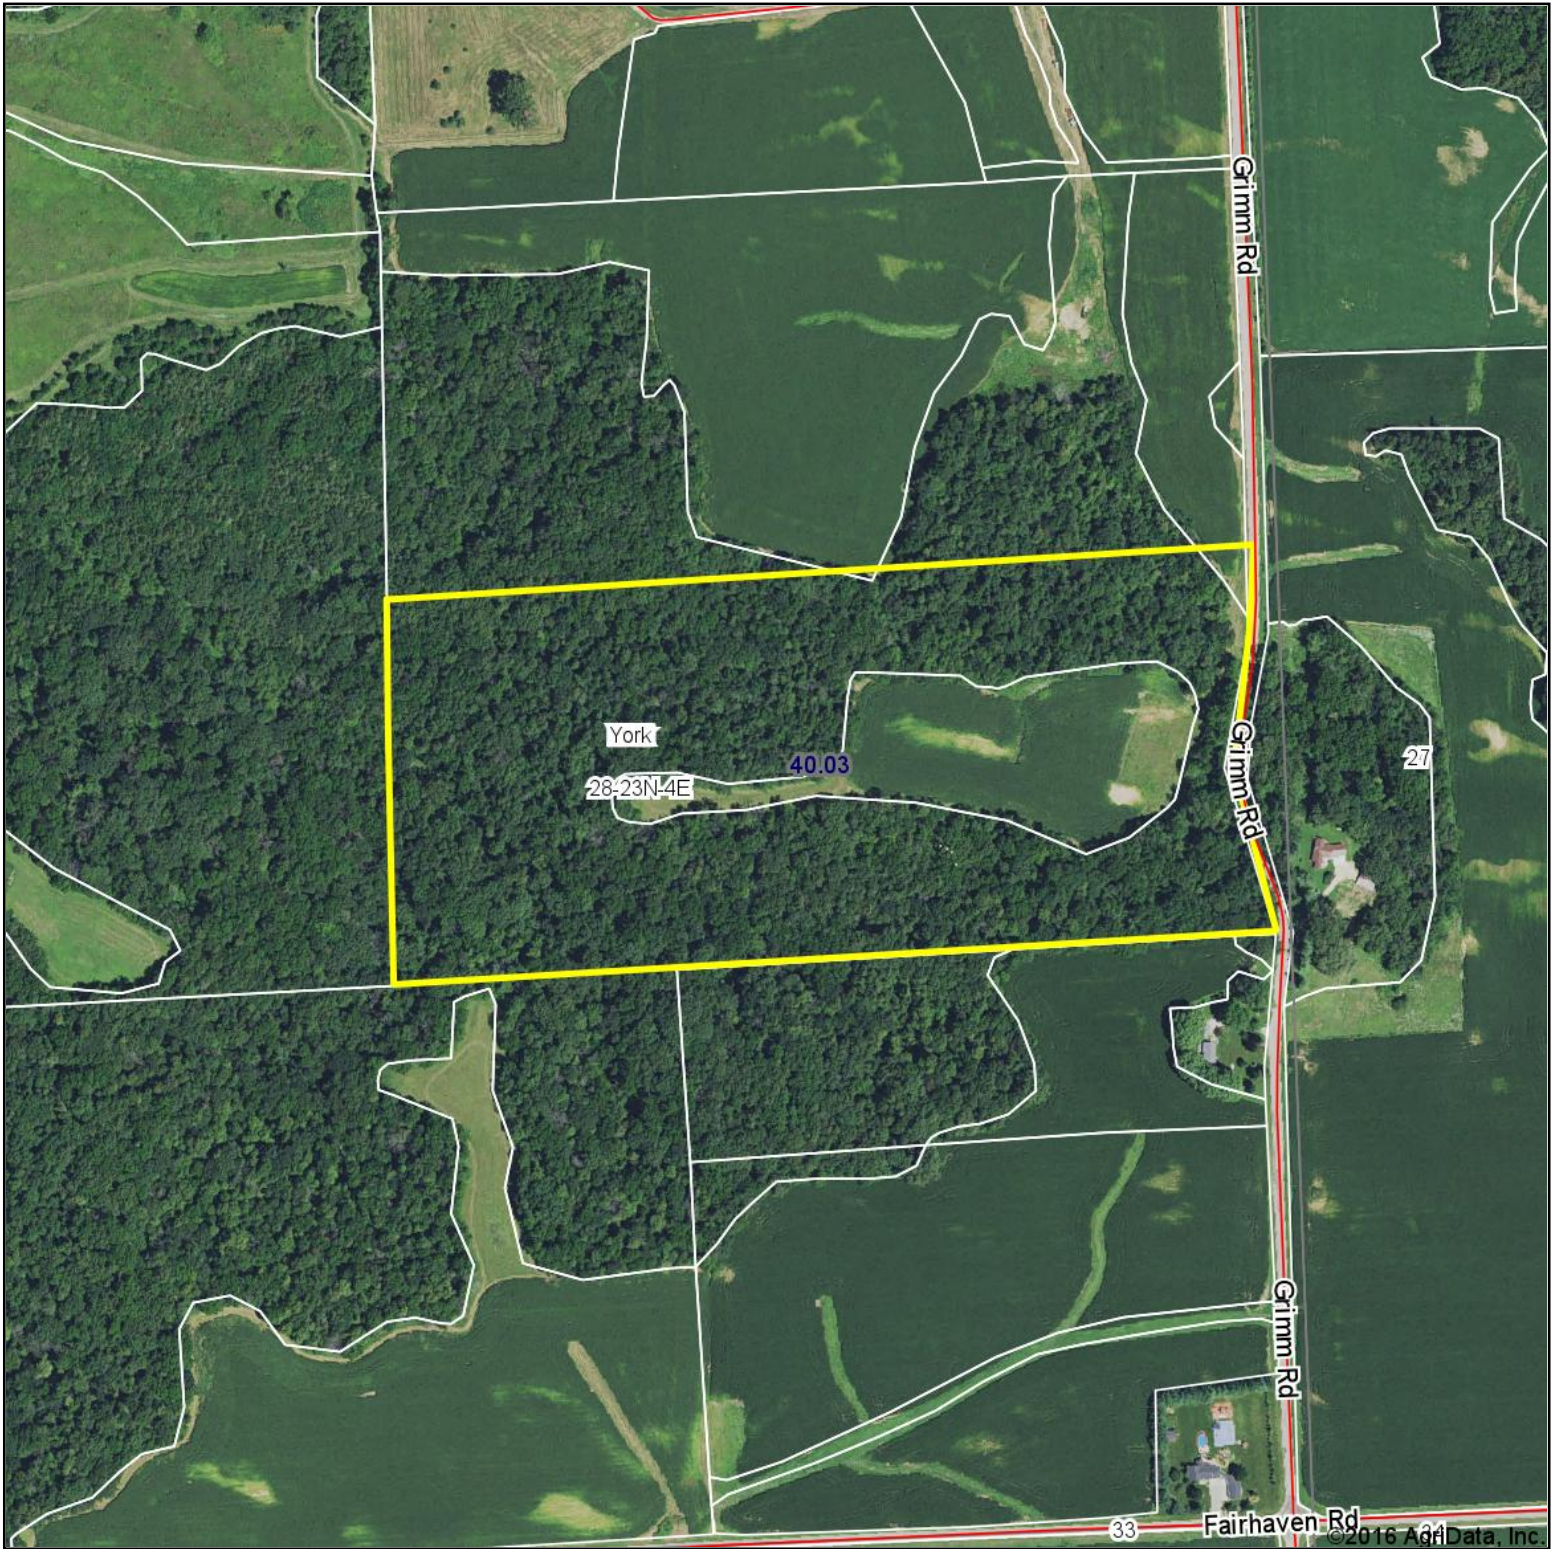

# Aerial Map

map center: 41° 56' 59.8, -90° 2' 26.87

Maps Provided By:  
  
CUSTOMIZED ONLINE MAPPING  
© AgriData, Inc. 2016 www.AgriDataInc.com

**28-23N-4E**  
**Carroll County**  
**Illinois**

9/28/2016