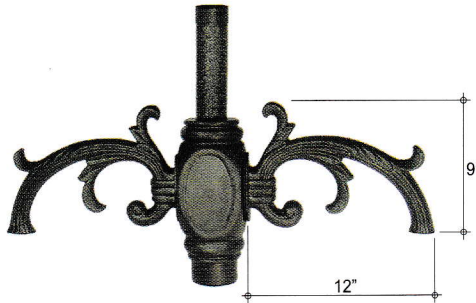

AMCO PARK LAMP

MODEL NO.

2 - DX

MODEL NO.

3 - ADX

MODEL NO.

5 - ADX

Die-Cast
Aluminum
Bracket

MODEL NO.

2 - D

MODEL NO.

3 - AD

Die-Cast
Aluminum
Bracket

MODEL NO.

5 - AD

MODEL NO.