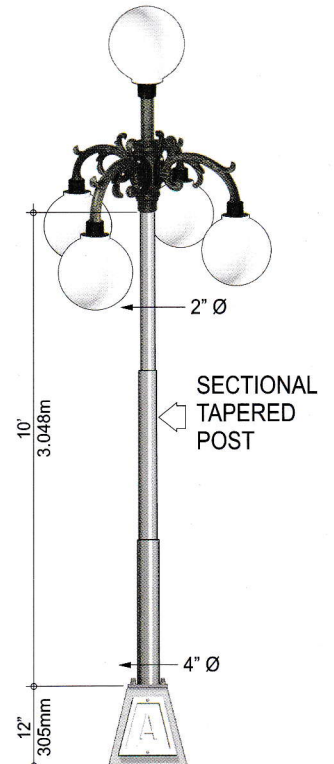

AMCO PARK LAMP

MODEL NO.

2 - DX

MODEL NO.

3 - ADX

MODEL NO.

5 - ADX

Die-Cast
Aluminum
Bracket

MODEL NO.

2 - D

MODEL NO.

3 - AD

Die-Cast
Aluminum
Bracket

MODEL NO.

5 - AD

MODEL NO.

2 - DP

MODEL NO.

3 - ADP

MODEL NO.

5 - ADP