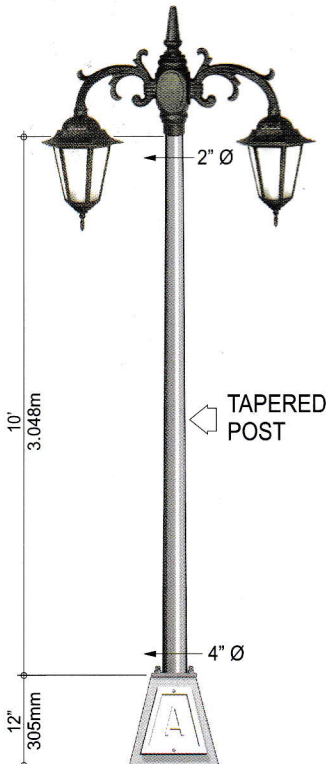

AMCO PARK LAMP

MODEL NO.

2 - DX

MODEL NO.

3 - ADX

MODEL NO.

5 - ADX

Die-Cast
Aluminum
Bracket

MODEL NO.

2 - D

MODEL NO.

3 - AD

Die-Cast
Aluminum
Bracket

MODEL NO.

5 - AD

MODEL NO.

2 - DP

MODEL NO.

3 - ADP

MODEL NO.

5 - ADP