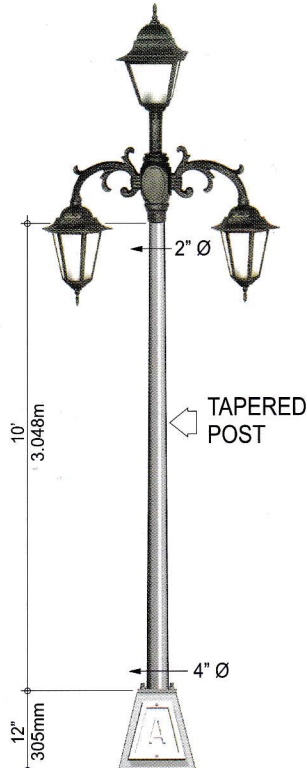

AMCO PARK LAMP

MODEL NO.

2 - DX

MODEL NO.

3 - ADX

MODEL NO.

5 - ADX

Die-Cast
Aluminum
Bracket

MODEL NO.

2 - D

MODEL NO.

3 - AD

Die-Cast
Aluminum
Bracket

MODEL NO.

5 - AD

MODEL NO.

2 - DP

MODEL NO.

3 - ADP

MODEL NO.

5 - ADP