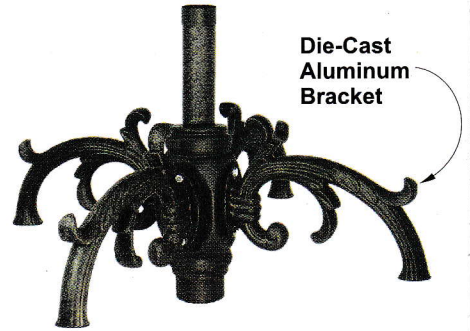

AMCO PARK LAMP

MODEL NO.

2 - DX

MODEL NO.

3 - ADX

MODEL NO.

5 - ADX

Die-Cast
Aluminum
Bracket

MODEL NO.

2 - D

MODEL NO.

3 - AD

Die-Cast
Aluminum
Bracket

MODEL NO.

5 - AD

MODEL NO.

2 - DP

MODEL NO.

3 - ADP

MODEL NO.

5 - ADP