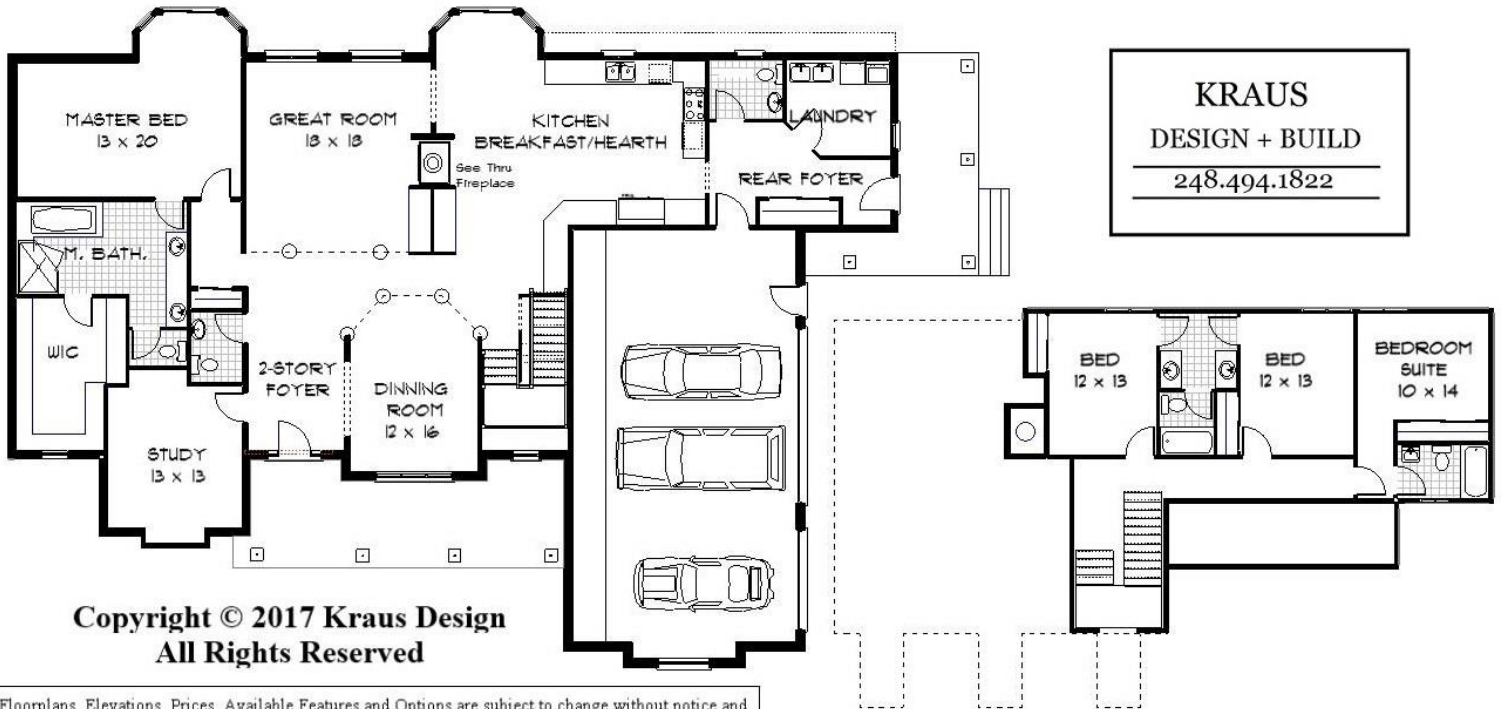

The Stockbridge Manor Home 3450 Square Feet

KRAUS
DESIGN + BUILD

248.494.1822

**Copyright © 2017 Kraus Design
All Rights Reserved**

Floorplans, Elevations, Prices, Available Features and Options are subject to change without notice and obligation. All dimensions and sizes are approximate. Copyright Pending. All Rights Reserved