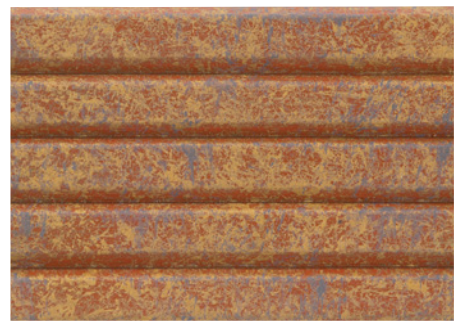

Wood Art Finishes

WOOD ART HAND STAINS : E

WC 101 Light Cherry

WC 102 Natural

WC 103 Mahogany

WC 104 White Wash

WC 105 Dusk Black

WC 106 Walnut

WOOD ART HAND STAINS : F

WC 107 White Distress

WC 108 Aged Pewter

WC 109 Imitation Gold Leaf

WC 110 Golden Teak

WC 111 Sun Oak

Please note the finishes presented above are lithographic reproductions of Orion's actual finishes, and as such may not accurately reflect the true depth and tone of our finishes. Please always refer to actual Orion finish samples before ordering our products.

The artistic beauty of finely stained wood!