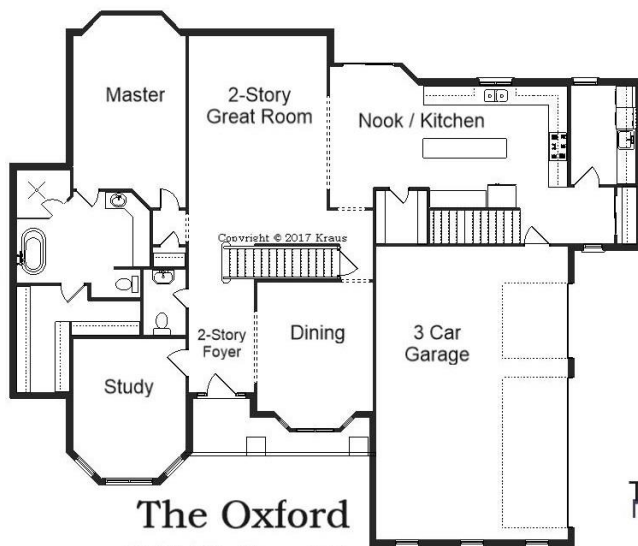

Your Land Your Style Your Home Your Way  
Design + Build = Your Best Value

[www.krausbuild.com](http://www.krausbuild.com)

**The Oxford**  
2950 Sq. Ft.

Copyright © 2017 Kraus Design Build

The **Kraus** Company  
DESIGN BUILD