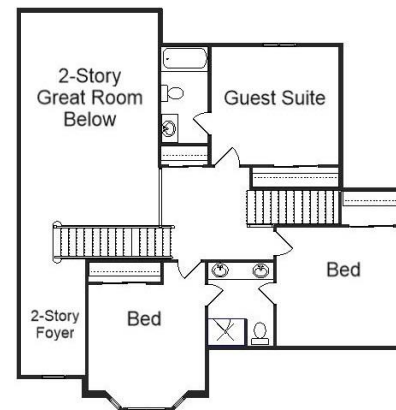

Your Land Your Style Your Home Your Way  
Design + Build = Your Best Value

[www.krausbuild.com](http://www.krausbuild.com)

**The Oxford**  
2950 Sq. Ft.

Copyright © 2017 Kraus Design Build

The **Kraus** Company  
DESIGN BUILD