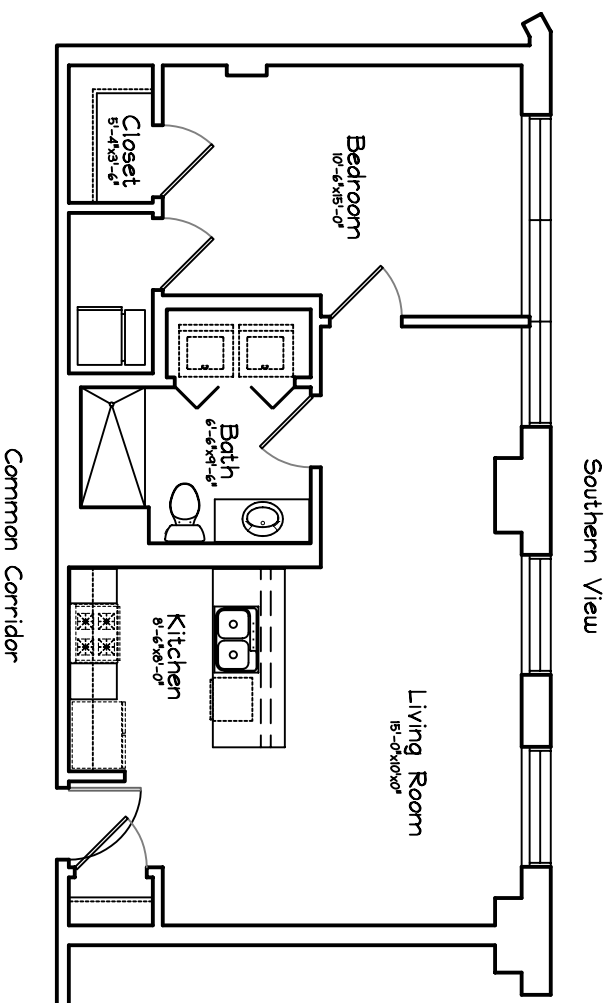

PLANKINTON LOFT APARTMENTS - 4th FLOOR

Unit #430 = 710 sq ft
One Bedroom, 1 Bath

Scale : 1/8" = 1'-0"

Square Footage taken from center of corridor/party walls
to exterior of furred walls.