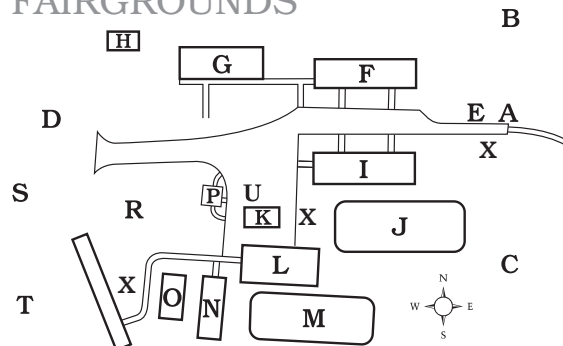

3:00PM - FLAG RAISING - Official Opening of 2018 Fair
3:00PM - GATES OPEN - Free Barrel O' Fun Chips to First 100 kids through the Main Gate - *Thank you Super One Foods and Barrel O' Fun*
4:00-9:00PM - CASEY ARO - Various times and locations
7:30PM - JITTERS PLUS - U

MIDWAY OPENS AFTER 3:00PM

OPEN TO CLOSE - All the rides you would like to ride $20.00 - S&T
11:00PM - GATES CLOSE

BUILDING & ANIMAL TENT HOURS

Wed.: 3 p.m. to 9 p.m. • Thur.-Sat.: 11 a.m. to 9 p.m.
Sun.: 11 a.m. to 5 p.m.

Don't Miss These Special Attractions:

Check daily listings for times and locations.

- ★ Lowe's Build & Grow Kid's Clinic - O - Friday
- ★ "Pedal to the Medal" Kid's Tractor Pull - O - Friday
- ★ Dirt Kickin' Wicked Good Bull Riding - J - Thursday
- ★ ATV Big Air Tour Show - J - Fri. & Sat.
  New this year - Jumps with RZR and dirt bike backflips
- ★ Draft Horse Demonstrations & Activities
  Check horse barn for details.

- ★ Area Bands Everyday
  - Casey Aro - Wednesday through Sunday
  - Jitters Plus - Wednesday
  - Forty Below & 4 Blue Teardrops - Thursday
  - Pat & Donna Surface - Two shows Friday
  - Velvet Jones & Sweet Freedom - Saturday
- ★ County Fair Food Harvest - Wed.-Sun., Open-Close
  Bring a non-perishable food item and receive $1.00 off any 19 & over admission. (limit one $1.00 discount per gate ticket).
- ★ Classic Car Show - Sunday
- ★ Daily Giveaways to the 1st 100 Kids (12 and under)
  Main Gate Only - Courtesy of SuperOne Foods

ST. LOUIS COUNTY FAIRGROUNDS