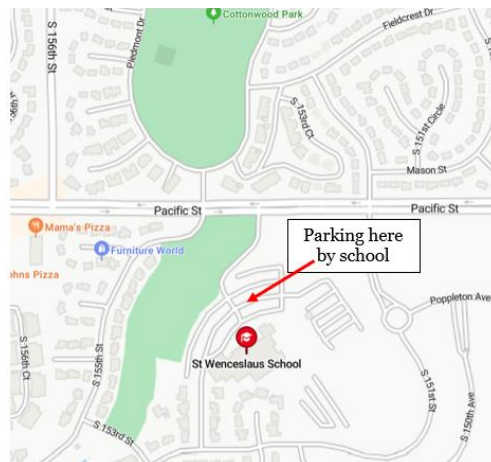

CEC WEEKEND LOCATION & LODGING

CEC has access to the St Wenceslaus Chapel for mass, Cain Hall for activities, and the cafeteria for meals during our CEC weekends.

St. Wenceslaus Church, Cain Hall, Chapel, 15353 Pacific St, Omaha, NE 68154.

Holiday Inn Express, 17677 Wright St., Omaha NE 68130

https://www.ihg.com/holidayinnexpress/hotels/us/en/omaha/omawc/hoteldetail?cm_mmc=BingMaps--EX--US--OMAWC