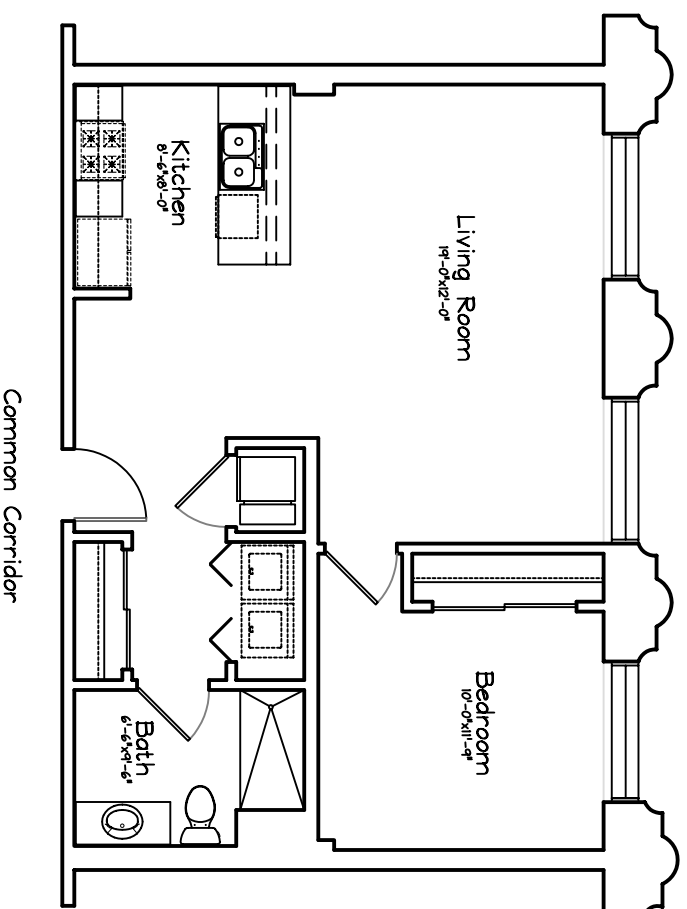

# PLANKINTON LOFT APARTMENTS - 4th FLOOR

Western View

Unit #447 = 740 sq ft  
One Bedroom, 1 Bath

Scale : 1/8" = 1'-0"

Square Footage taken from center of corridor/party walls  
to exterior of furred walls.