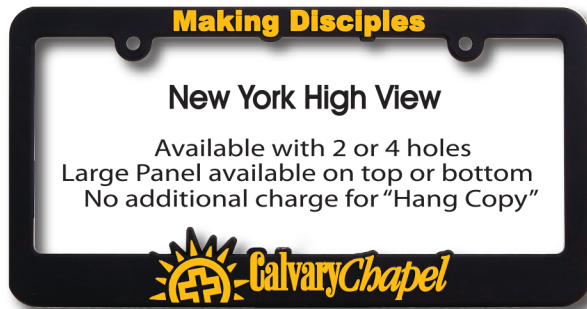

High View Raised Copy Plastic Frames

Free Digital Proofs

No Additional Fees For Supplied Custom Logos or Fonts

Production Time 2 to 3 Weeks

	250	500	1,000	2,000	5,000
High View	\$1.20 _R	\$0.99 _R	\$0.89 _R	\$0.82 _R	\$0.77 _R
One Time Set-up	\$150 _V	\$100 _V	\$100 _V	\$100 _V	NC
Additional Colors	\$0.50 _R	\$0.34 _R	\$0.34 _R	\$0.34 _R	\$0.34 _R
Side Imprint	\$0.50 _R	\$0.42 _R	\$0.42 _R	\$0.42 _R	\$0.42 _R
UV INHIBITOR for White Frames	\$0.05 _Z	\$0.05 _Z	\$0.05 _Z	\$0.05 _Z	\$0.05 _Z
Metalic Imprint	\$0.42 _R	\$0.42 _R	\$0.42 _R	\$0.42 _R	\$0.42 _R

Note: shiny chrome, brushed aluminum, shiny gold & brushed gold cannot be guaranteed due to fading.

Orders are subject to 10% over or under run.

Each Design Available as Shown or Inverted

15 Hot Stamp Copy Colors to Choose From