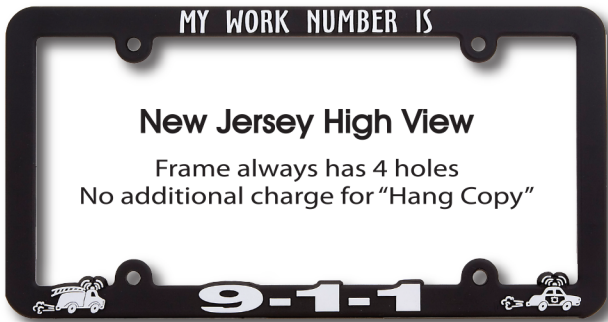

High View Raised Copy Plastic Frames

Free Digital Proofs

No Additional Fees For Supplied Custom Logos or Fonts

Production Time 2 to 3 Weeks

	250	500	1,000	2,000	5,000
High View	\$1.20 _R	\$0.99 _R	\$0.89 _R	\$0.82 _R	\$0.77 _R
One Time Set-up	\$150 _V	\$100 _V	\$100 _V	\$100 _V	NC
Additional Colors	\$0.50 _R	\$0.34 _R	\$0.34 _R	\$0.34 _R	\$0.34 _R
Side Imprint	\$0.50 _R	\$0.42 _R	\$0.42 _R	\$0.42 _R	\$0.42 _R
UV INHIBITOR for White Frames	\$0.05 _Z	\$0.05 _Z	\$0.05 _Z	\$0.05 _Z	\$0.05 _Z
Metalic Imprint	\$0.42 _R	\$0.42 _R	\$0.42 _R	\$0.42 _R	\$0.42 _R

Note: shiny chrome, brushed aluminum, shiny gold & brushed gold cannot be guaranteed due to fading.

Orders are subject to 10% over or under run.

Each Design Available as Shown or Inverted

15 Hot Stamp Copy Colors to Choose From