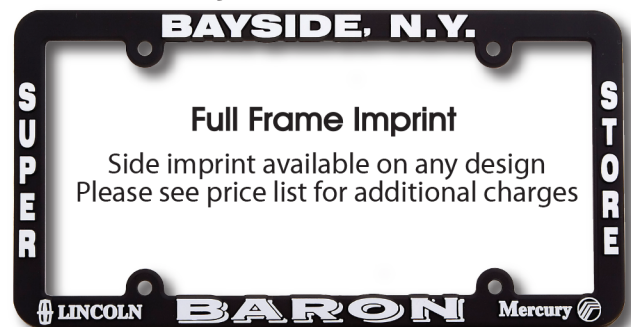

High View Raised Copy Plastic Frames

Free Digital Proofs

No Additional Fees For Supplied Custom Logos or Fonts

Production Time 2 to 3 Weeks

	250	500	1,000	2,000	5,000
High View	\$1.20 _R	\$0.99 _R	\$0.89 _R	\$0.82 _R	\$0.77 _R
One Time Set-up	\$150 _V	\$100 _V	\$100 _V	\$100 _V	NC
Additional Colors	\$0.50 _R	\$0.34 _R	\$0.34 _R	\$0.34 _R	\$0.34 _R
Side Imprint	\$0.50 _R	\$0.42 _R	\$0.42 _R	\$0.42 _R	\$0.42 _R
UV INHIBITOR for White Frames	\$0.05 _Z	\$0.05 _Z	\$0.05 _Z	\$0.05 _Z	\$0.05 _Z
Metalic Imprint	\$0.42 _R	\$0.42 _R	\$0.42 _R	\$0.42 _R	\$0.42 _R

Note: shiny chrome, brushed aluminum, shiny gold & brushed gold cannot be guaranteed due to fading.

Orders are subject to 10% over or under run.

Each Design Available as Shown or Inverted

15 Hot Stamp Copy Colors to Choose From