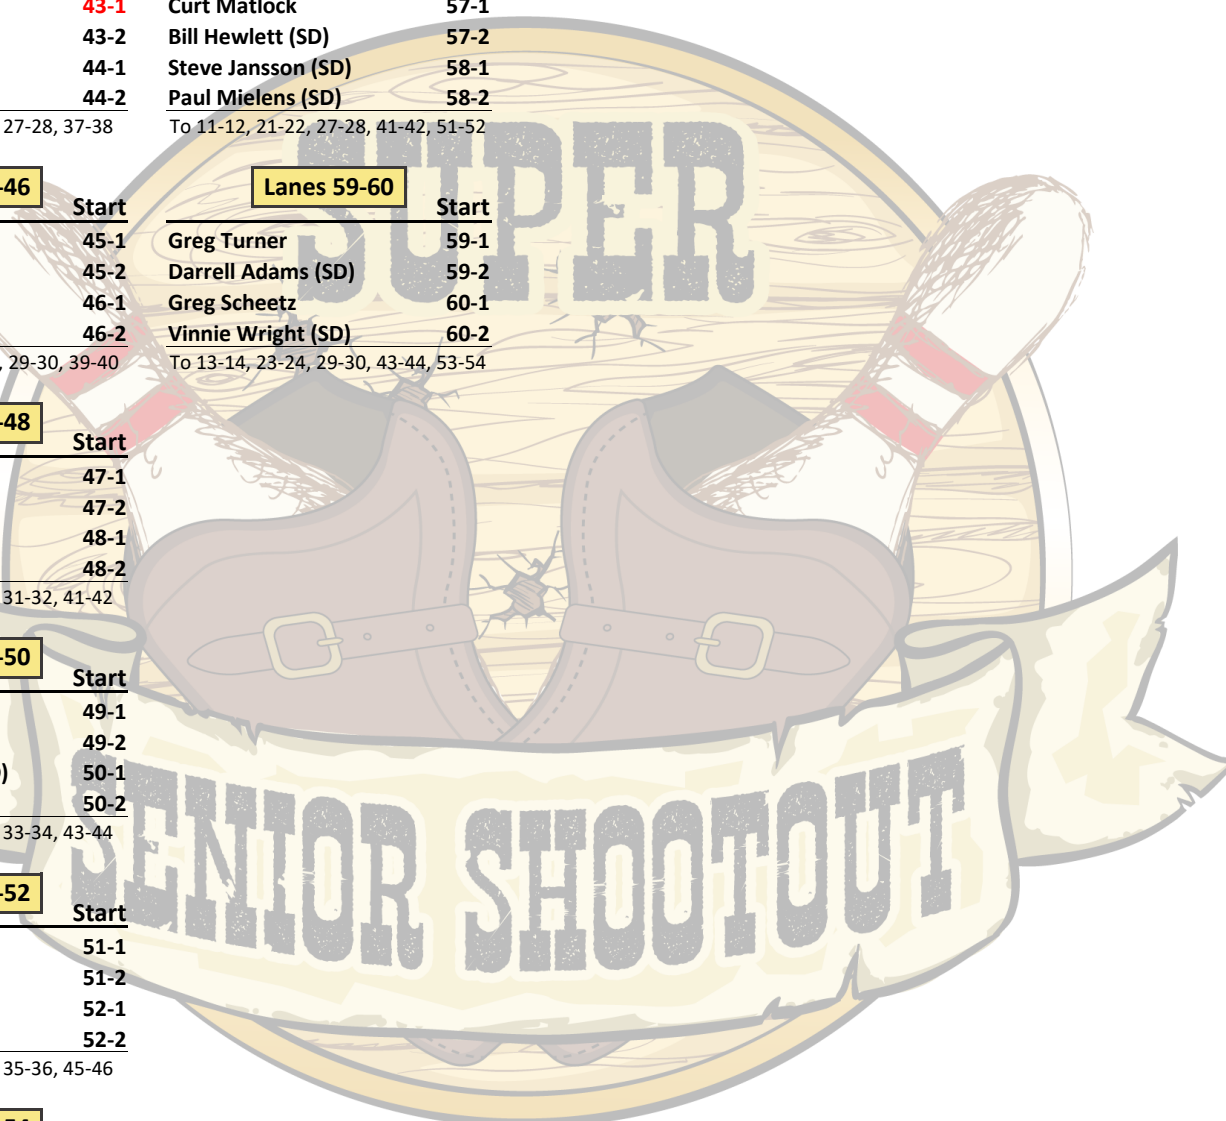

South Point Super Senior Shootout

South Point 44' Challenge

Starting Lane Pairings

The 6-game South Point 44' Challenge Qualifying Round is scheduled for Monday, November 18 at 10:00 AM on the 44' pattern. Roll call is at 9:30 AM. With a full field of 120 competitors, the top 36 players plus the next 8 Super-Duper Seniors based on total pinfall advance to the Cashers' Round. The Qualifying Round leader is automatically seeded into the 8-player Stepladder Finals.

Lanes 59-60

	Start
Greg Turner	59-1
Darrell Adams (SD)	59-2
Greg Scheetz	60-1
Vinnie Wright (SD)	60-2
To 13-14, 23-24, 29-30, 43-44, 53-54	

Lanes 47-48

	Start
Rick Goergen	47-1
Sam Carter (SD)	47-2
Henry Dawson	48-1
Bo Goergen	48-2
To 1-2, 11-12, 17-18, 31-32, 41-42	

Lanes 49-50

	Start
Skip Pavone	49-1
James Hall	49-2
Bob Rudnick, Jr. (SD)	50-1
Don Robinson (SD)	50-2
To 3-4, 13-14, 19-20, 33-34, 43-44	

Lanes 51-52

	Start
Tom Adcock	51-1
Brian Cooper	51-2
Peter Knopp	52-1
Warren Eales	52-2
To 5-6, 15-16, 21-22, 35-36, 45-46	

Lanes 53-54

	Start
Monty Baswell (SD)	53-1
John Verbil	53-2
Tim Gibson	54-1
Ray Watts	54-2
To 7-8, 17-18, 23-24, 37-38, 47-48	

(SD) = Super-Duper Senior

Red = Pacer