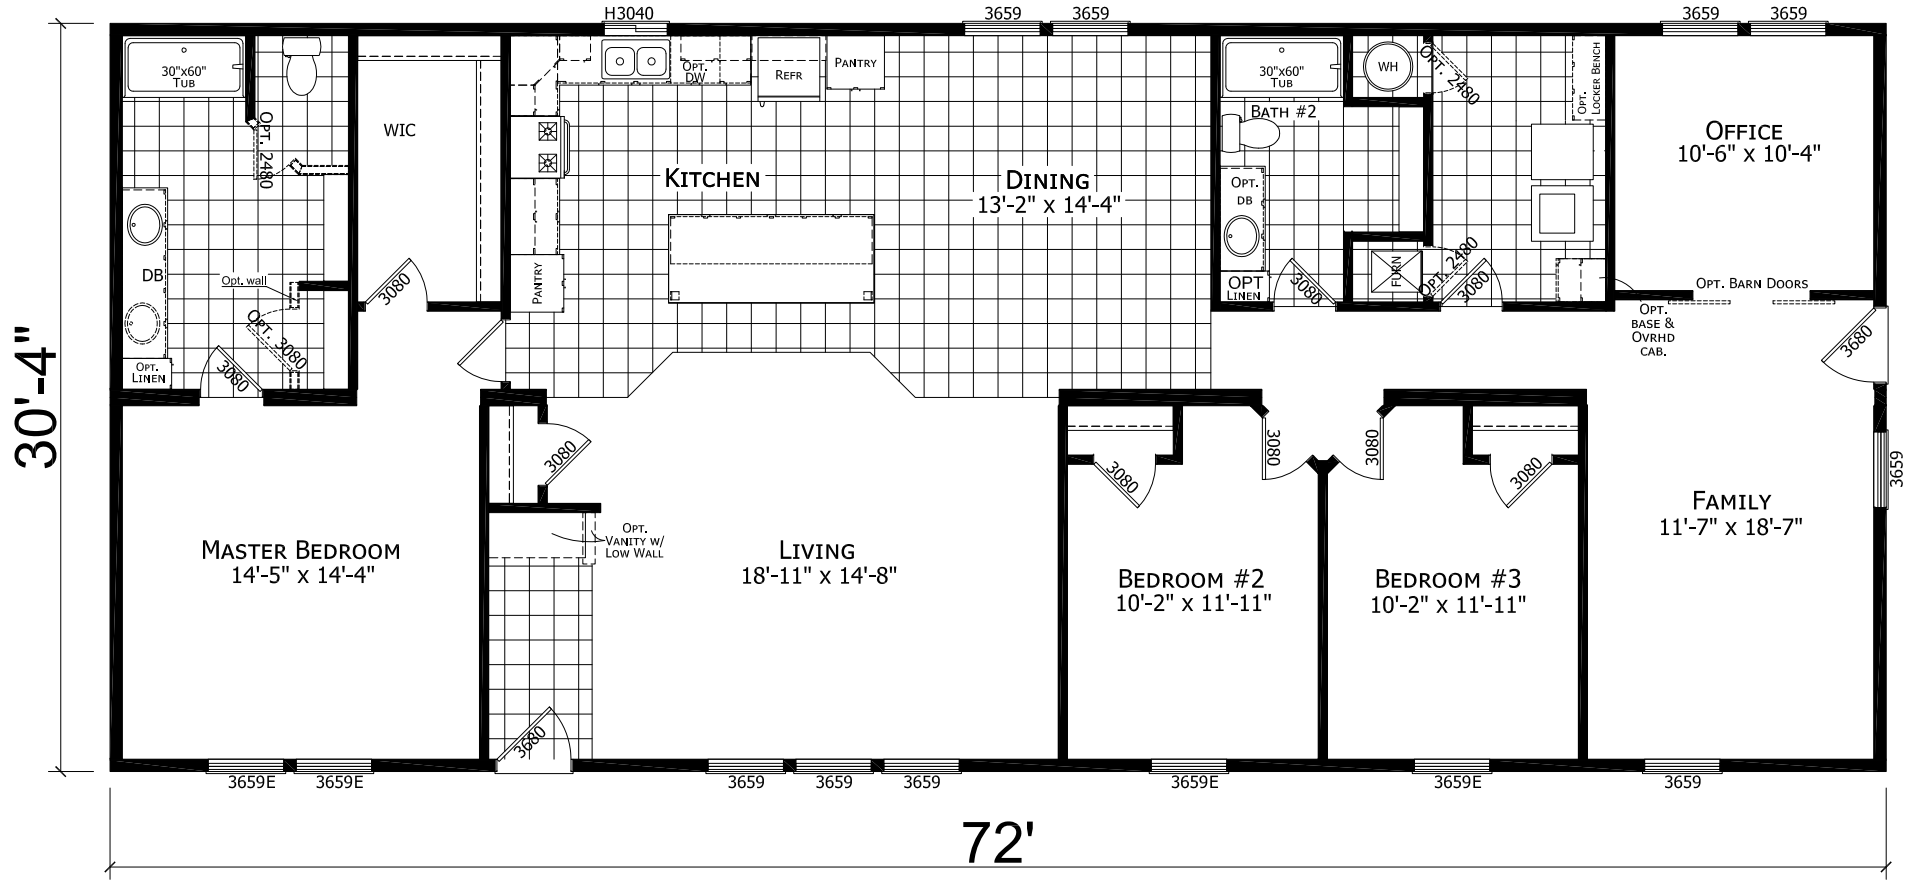

MODEL 17-CW-6723F

3 BEDROOM, 2 BATH
ACTUAL SIZE: 72' x 30'-4"
TOTAL AREA: 2,184 SQ. FT.

CHAMPION

MANUFACTURED BEAUTIFULLY™

1425 SUNNYSIDE RD. WEISER, ID 83672

MODIFICATIONS

PROJECT: 17-CW6723F
72' x 30'-4" 3 BD 2 BTH

DRAWN BY: MJW
DATE: 06-21-18
SCALE: 3/16" = 1'-0"

TITLE: LITERATURE PLAN

FILENAME: CW6723F NOT FINISHED

SHEET: L-101