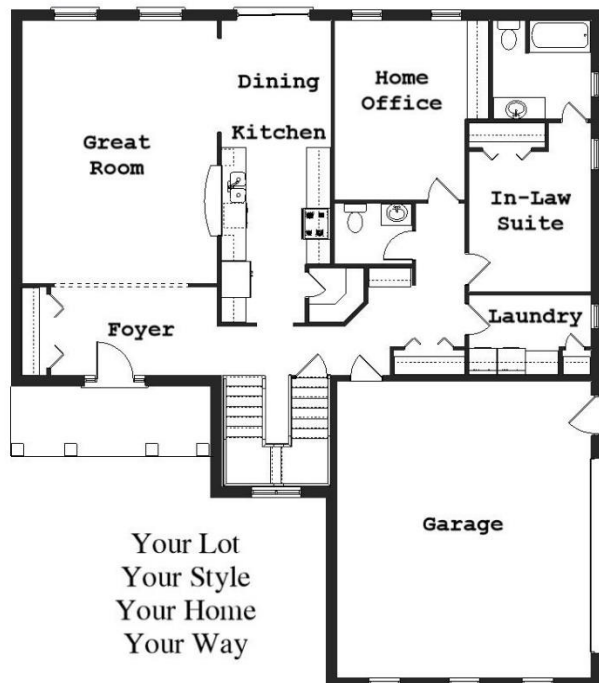

Your Land Your Style Your Home Your Way  
Design + Build = Your Best Value

[www.krausbuild.com](http://www.krausbuild.com)

Your Lot  
Your Style  
Your Home  
Your Way

Olympia Field B  
2500 Sq.Ft.

Copyright © 2020 Kraus Design Build  
All Rights Reserved

The **Kraus** Company, LLC  
DESIGN BUILD

248-972-5549

Setting the New Standard

Your Land Your Style Your Home Your Way  
Design + Build = Your Best Value

Olympia Field  
2475 Sq.Ft.

Copyright © 2020 Kraus Design Build  
All Rights Reserved