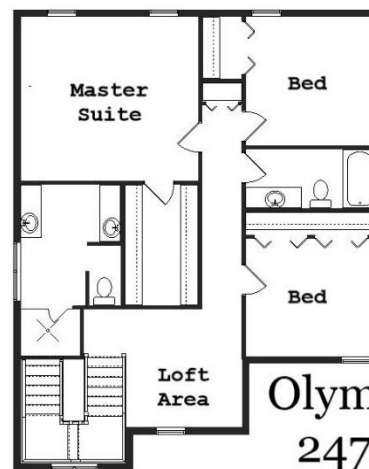

Your Land Your Style Your Home Your Way  
Design + Build = Your Best Value

[www.krausbuild.com](http://www.krausbuild.com)

Your Lot  
Your Style  
Your Home  
Your Way

Olympia Field B  
2500 Sq.Ft.

Copyright © 2020 Kraus Design Build  
All Rights Reserved

The **Kraus** Company, LLC  
DESIGN BUILD

248-972-5549

Setting the New Standard

Your Land Your Style Your Home Your Way  
Design + Build = Your Best Value

Olympia Field  
2475 Sq.Ft.

Copyright © 2020 Kraus Design Build  
All Rights Reserved