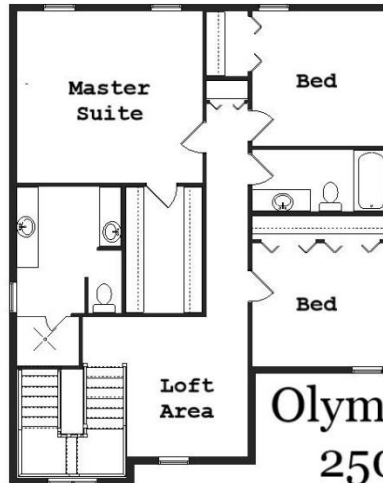

Your Land Your Style Your Home Your Way  
Design + Build = Your Best Value

[www.krausbuild.com](http://www.krausbuild.com)

Your Lot  
Your Style  
Your Home  
Your Way

Olympia Field B  
2500 Sq.Ft.

Copyright © 2020 Kraus Design Build  
All Rights Reserved

The **Kraus** Company, LLC  
DESIGN BUILD

248-972-5549

Setting the New Standard

Your Land Your Style Your Home Your Way  
Design + Build = Your Best Value

Olympia Field  
2475 Sq.Ft.

Copyright © 2020 Kraus Design Build  
All Rights Reserved