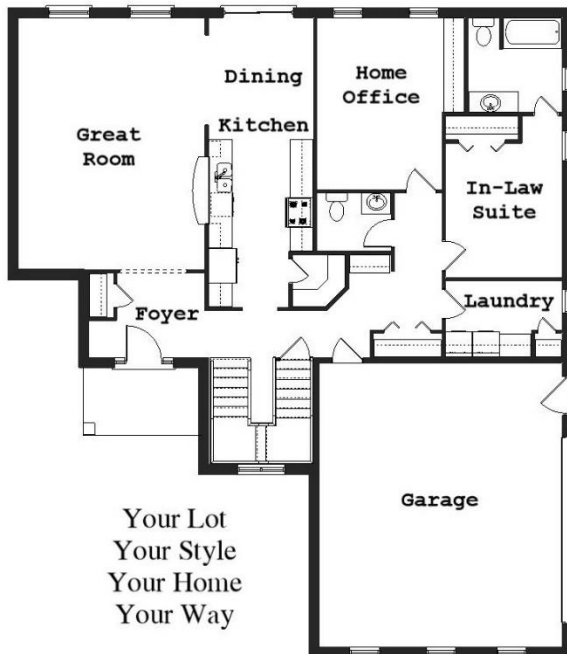

Your Land Your Style Your Home Your Way  
Design + Build = Your Best Value

[www.krausbuild.com](http://www.krausbuild.com)

Your Lot  
Your Style  
Your Home  
Your Way

Olympia Field B  
2500 Sq.Ft.

Copyright © 2020 Kraus Design Build  
All Rights Reserved

The **Kraus** Company, LLC  
DESIGN BUILD

248-972-5549

Setting the New Standard

Your Land Your Style Your Home Your Way  
Design + Build = Your Best Value

Olympia Field  
2475 Sq.Ft.

Copyright © 2020 Kraus Design Build  
All Rights Reserved