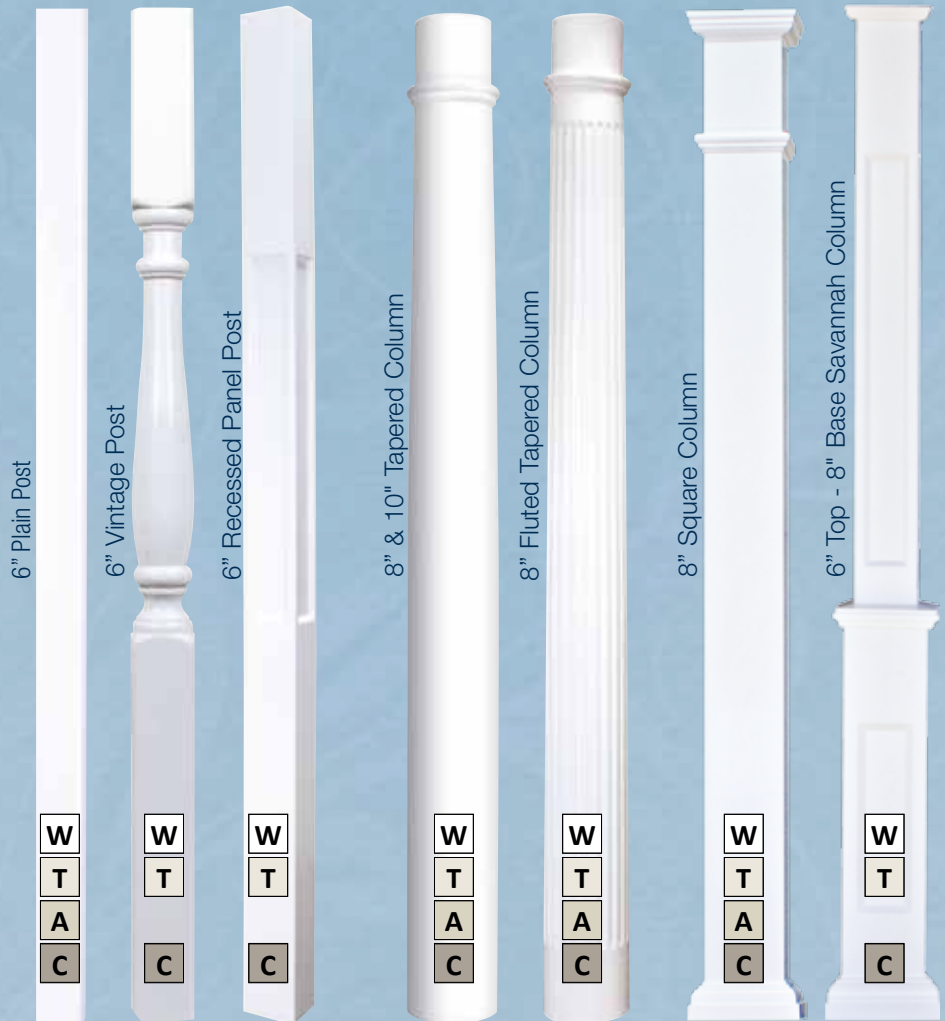

Rail Colors	Colors			
	White	Tan	Almond	Clay
1½" x 5½" Ribbed	●	●	●	●
2" x 6" Ribbed	●	●	●	●
2" x 6" Hollow	●	●	●	●
2" x 8" Hollow	●	●	●	●

White	Tan	Almond	Clay
--------------	------------	---------------	-------------

Shade Options	Colors			
	White	Tan	Almond	Clay
1½" Square	●	●	●	●
1¾" Square	●	●	●	●
7/8" x 3"	●	●	●	●
Vinyl Lattice	●	●	●	●

PERGOLAS

Superior Plastic Products is now offering **ALUMINUM BEAM SUPPORTS** that insert into our 2" x 8" Vinyl Pergola Beams, giving customers an alternative to wood inserts.

The new Aluminum Pergola Beam Supports will be standard in all Superior Pergola Kits. Available in 8' to 24" Lengths

90" PERGOLA POSTS & COLUMNS

All 90" Pergola Columns & Posts are hollow and do not include, nor require, mounting plates. Structural Pergola Beam & Post Mounts are available and sold separately. Post Mounts do not include fasteners.