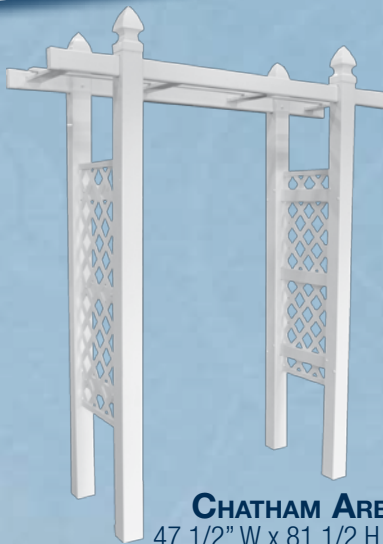

PERGOLA ARBOR
50" or 66" W x 81" H x 36" D
White & Tan

SUNBURST ARBOR
50" or 66" W x 84" H x 36" D
White & Tan

MADISON ARBOR
50" or 66" W x 84" H x 32" D
White & Tan

JEFFERSON ARBOR
50" or 66" W x 80" H x 32" D
White & Tan

VICTORIAN ARBOR
Expandable from
50" to 62" W x 80" H x 32" D
White Only

ARBORS

White

Tan

Available as Noted

Heritage
Arbor
Shown

PLYMOUTH ARBOR
50" W x 88" H x 32" D
White & Tan

CHATHAM ARBOR
47 1/2" W x 81 1/2" H x 18" D
White

KINGSTON ARBOR
50" or 66" W x 84" H x 32" D
White & Tan

2 HOOP ARBOR
36" W x 82" H x 26" D White Only
48" W x 87" H x 26" D
White & Tan

KINZER ARBOR
50" or 66" W x 84" H x 32" D
White

LIMITED LIFETIME
WARRANTY