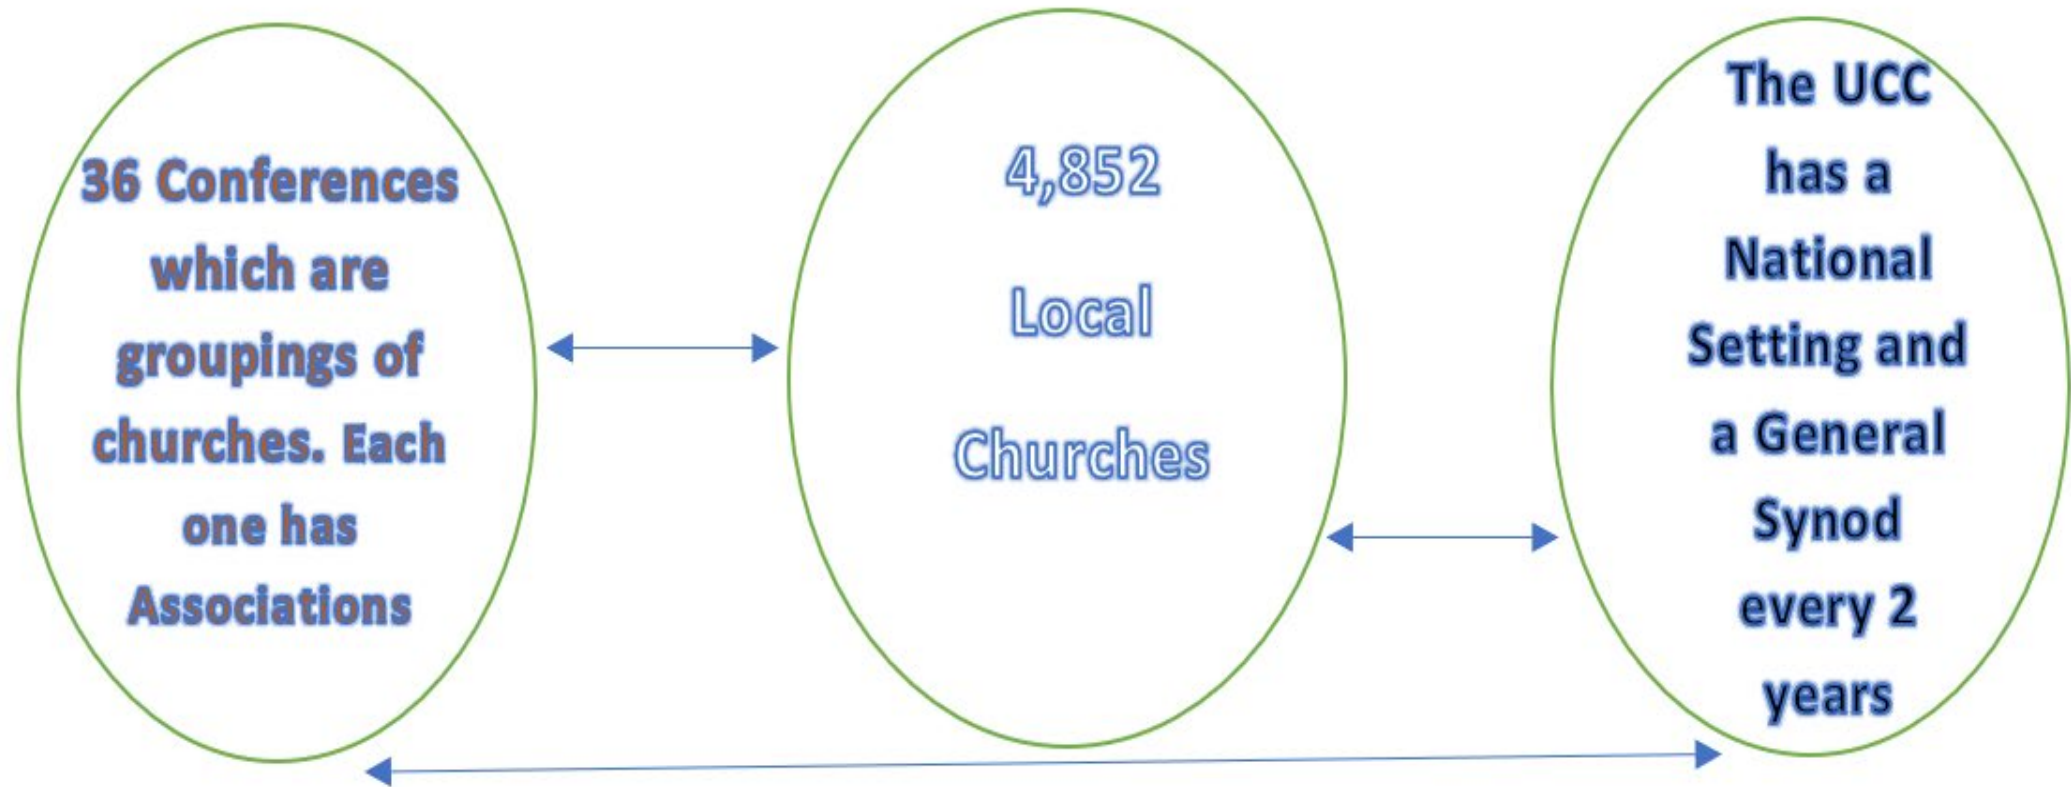

Our Denomination (UCC) Structure is like 3 Eggs meaning they are in Covenant only

Each "setting" has Autonomy or is free to do what each does without the other controlling it.

# God is always at the Top

↓

## The Church (Body of Christ)

In the United Church of Christ churches are and upside down Triangle