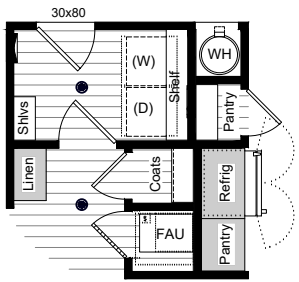

Golden Pacific II Vista Aliso

Option Laundry Room
(Replaces Walk-In Linen & Pantry)

Option Half Bath
(Replaces Walk-In Linen & Pantry)

Option Full Bath #2
(Replaces Walk-In Linen & Pantry)

Option Chef Kitchen

*DOOR IS REQUIRED AT KITCHEN
ENDWALL WITH THIS OPTION

Option Walk-Thru Pantry

Alternate Bath 1 / Wardrobe
(Optional W/ Opt Bath #2)

* DOOR IS REQUIRED WITH
OPTION FULL BATH #2

SQUARE FOOTAGE:

24 Wide:	27 Wide:
24x40 = 947 Sq. Ft.	27x40 = 1080 Sq. Ft.
24x42 = 994 Sq. Ft.	27x42 = 1134 Sq. Ft.
24x44 = 1041 Sq. Ft.	27x44 = 1188 Sq. Ft.

Option Bedroom 2
9'-4" x 8'-0"
(Replaces Den)

Option Divider Substitutions