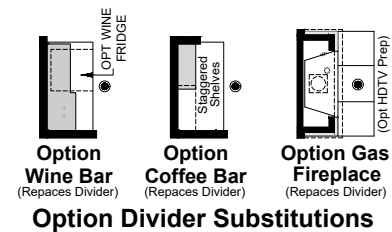

*DOOR IS REQUIRED AT KITCHEN
ENDWALL WITH THIS OPTION

Option Walk-Thru Pantry

Alternate Bath 1 / Wardrobe
(Optional W/ Opt Bath #2)

* DOOR IS REQUIRED WITH
OPTION FULL BATH #2

SQUARE FOOTAGE:

24 Wide:	27 Wide:
24x40 = 947 Sq. Ft.	27x40 = 1080 Sq. Ft.
24x42 = 994 Sq. Ft.	27x42 = 1134 Sq. Ft.
24x44 = 1041 Sq. Ft.	27x44 = 1188 Sq. Ft.

Option Bedroom 2
9'-4" x 8'-0"
(Replaces Den)

Option Divider Substitutions