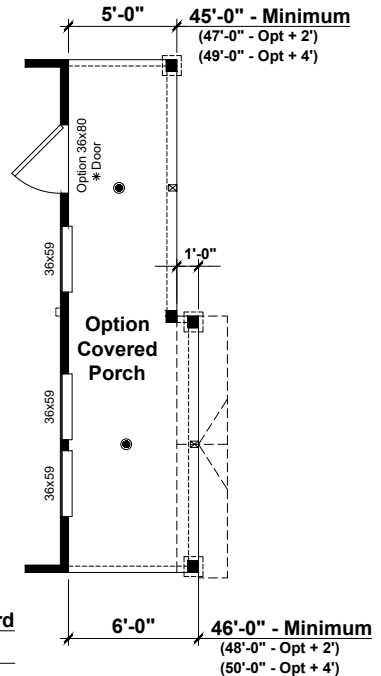

*DOOR IS REQUIRED AT KITCHEN
ENDWALL WITH THIS OPTION

Option Walk-Thru Pantry

Alternate Bath 1 / Wardrobe
(Optional W/ Opt Bath #2)

* DOOR IS REQUIRED WITH
OPTION FULL BATH #2

SQUARE FOOTAGE:

24 Wide:	27 Wide:
24x40 = 947 Sq. Ft.	27x40 = 1080 Sq. Ft.
24x42 = 994 Sq. Ft.	27x42 = 1134 Sq. Ft.
24x44 = 1041 Sq. Ft.	27x44 = 1188 Sq. Ft.

Option Bedroom 2
9'-4" x 8'-0"
(Replaces Den)

Option Divider Substitutions