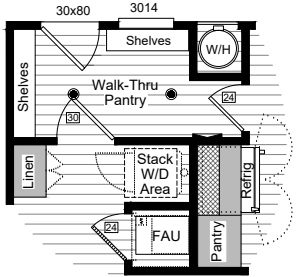

Golden Pacific II Vista Aliso

Option Laundry Room
(Replaces Walk-In Linen & Pantry)

Option Half Bath
(Replaces Walk-In Linen & Pantry)

Option Full Bath #2
(Replaces Walk-In Linen & Pantry)

Option Chef Kitchen

*DOOR IS REQUIRED AT KITCHEN
ENDWALL WITH THIS OPTION

Option Walk-Thru Pantry

Alternate Bath 1 / Wardrobe
(Optional W/ Opt Bath #2)

* DOOR IS REQUIRED WITH
OPTION FULL BATH #2

SQUARE FOOTAGE:

24 Wide:	27 Wide:
24x40 = 947 Sq. Ft.	27x40 = 1080 Sq. Ft.
24x42 = 994 Sq. Ft.	27x42 = 1134 Sq. Ft.
24x44 = 1041 Sq. Ft.	27x44 = 1188 Sq. Ft.

Option Bedroom 2
9'-4" x 8'-0"
(Replaces Den)

Option Divider Substitutions