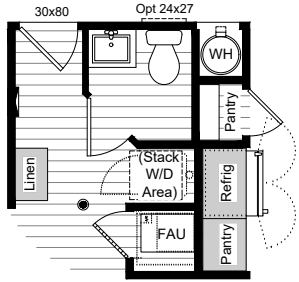

Golden Pacific II Vista Aliso

Option Laundry Room
(Replaces Walk-In Linen & Pantry)

Option Half Bath
(Replaces Walk-In Linen & Pantry)

Option Full Bath #2
(Replaces Walk-In Linen & Pantry)

Option Chef Kitchen

*DOOR IS REQUIRED AT KITCHEN
ENDWALL WITH THIS OPTION

Option Walk-Thru Pantry

Alternate Bath 1 / Wardrobe
(Optional W/ Opt Bath #2)

* DOOR IS REQUIRED WITH
OPTION FULL BATH #2

SQUARE FOOTAGE:

24 Wide:	27 Wide:
24x40 = 947 Sq. Ft.	27x40 = 1080 Sq. Ft.
24x42 = 994 Sq. Ft.	27x42 = 1134 Sq. Ft.
24x44 = 1041 Sq. Ft.	27x44 = 1188 Sq. Ft.

Option Bedroom 2
9'-4" x 8'-0"
(Replaces Den)

Option Divider Substitutions