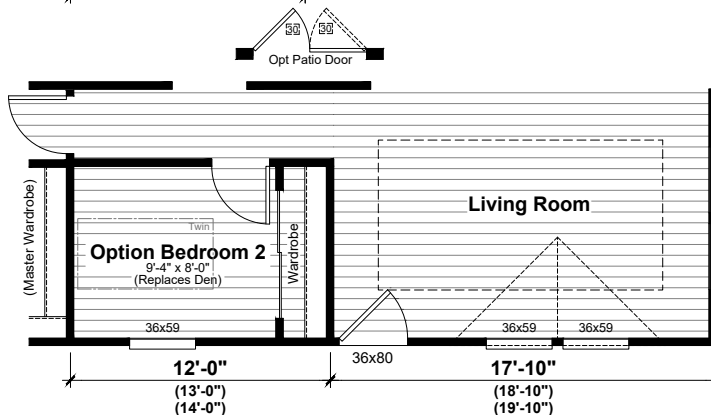

*DOOR IS REQUIRED AT KITCHEN
ENDWALL WITH THIS OPTION

Option Walk-Thru Pantry

Alternate Bath 1 / Wardrobe
(Optional W/ Opt Bath #2)

* DOOR IS REQUIRED WITH
OPTION FULL BATH #2

SQUARE FOOTAGE:

24 Wide:	27 Wide:
24x40 = 947 Sq. Ft.	27x40 = 1080 Sq. Ft.
24x42 = 994 Sq. Ft.	27x42 = 1134 Sq. Ft.
24x44 = 1041 Sq. Ft.	27x44 = 1188 Sq. Ft.

Option Bedroom 2
9'-4" x 8'-0"
(Replaces Den)

Option Divider Substitutions