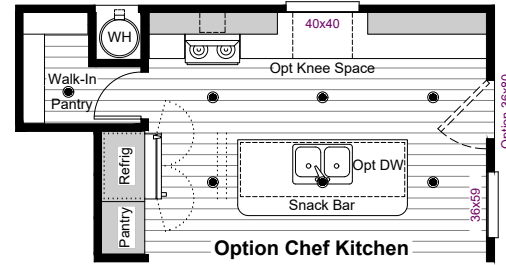

Golden Pacific II Vista Aliso

Option Laundry Room
(Replaces Walk-In Linen & Pantry)

Option Half Bath
(Replaces Walk-In Linen & Pantry)

Option Full Bath #2
(Replaces Walk-In Linen & Pantry)

Option Chef Kitchen

*DOOR IS REQUIRED AT KITCHEN
ENDWALL WITH THIS OPTION

Option Walk-Thru Pantry

Alternate Bath 1 / Wardrobe
(Optional W/ Opt Bath #2)

* DOOR IS REQUIRED WITH
OPTION FULL BATH #2

SQUARE FOOTAGE:

24 Wide:	27 Wide:
24x40 = 947 Sq. Ft.	27x40 = 1080 Sq. Ft.
24x42 = 994 Sq. Ft.	27x42 = 1134 Sq. Ft.
24x44 = 1041 Sq. Ft.	27x44 = 1188 Sq. Ft.

Option Bedroom 2
9'-4" x 8'-0"
(Replaces Den)

Option Divider Substitutions