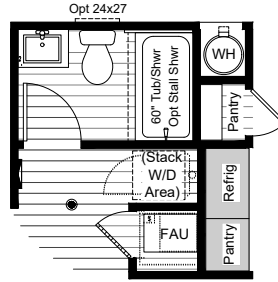

Golden Pacific II Vista Aliso

Option Laundry Room
(Replaces Walk-In Linen & Pantry)

Option Half Bath
(Replaces Walk-In Linen & Pantry)

Option Full Bath #2
(Replaces Walk-In Linen & Pantry)

Option Chef Kitchen

*DOOR IS REQUIRED AT KITCHEN
ENDWALL WITH THIS OPTION

Option Walk-Thru Pantry

Alternate Bath 1 / Wardrobe
(Optional W/ Opt Bath #2)

* DOOR IS REQUIRED WITH
OPTION FULL BATH #2

SQUARE FOOTAGE:

24 Wide:	27 Wide:
24x40 = 947 Sq. Ft.	27x40 = 1080 Sq. Ft.
24x42 = 994 Sq. Ft.	27x42 = 1134 Sq. Ft.
24x44 = 1041 Sq. Ft.	27x44 = 1188 Sq. Ft.

Option Bedroom 2
9'-4" x 8'-0"
(Replaces Den)

Option Divider Substitutions