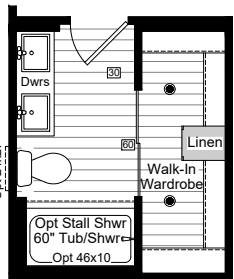

Golden Pacific II Vista Aliso

Option Laundry Room
(Replaces Walk-In Linen & Pantry)

Option Half Bath
(Replaces Walk-In Linen & Pantry)

Option Full Bath #2
(Replaces Walk-In Linen & Pantry)

Option Chef Kitchen

*DOOR IS REQUIRED AT KITCHEN
ENDWALL WITH THIS OPTION

Option Walk-Thru Pantry

Alternate Bath 1 / Wardrobe
(Optional W/ Opt Bath #2)

* DOOR IS REQUIRED WITH
OPTION FULL BATH #2

SQUARE FOOTAGE:

24 Wide:	27 Wide:
24x40 = 947 Sq. Ft.	27x40 = 1080 Sq. Ft.
24x42 = 994 Sq. Ft.	27x42 = 1134 Sq. Ft.
24x44 = 1041 Sq. Ft.	27x44 = 1188 Sq. Ft.

Option Bedroom 2
9'-4" x 8'-0"
(Replaces Den)

Option Divider Substitutions