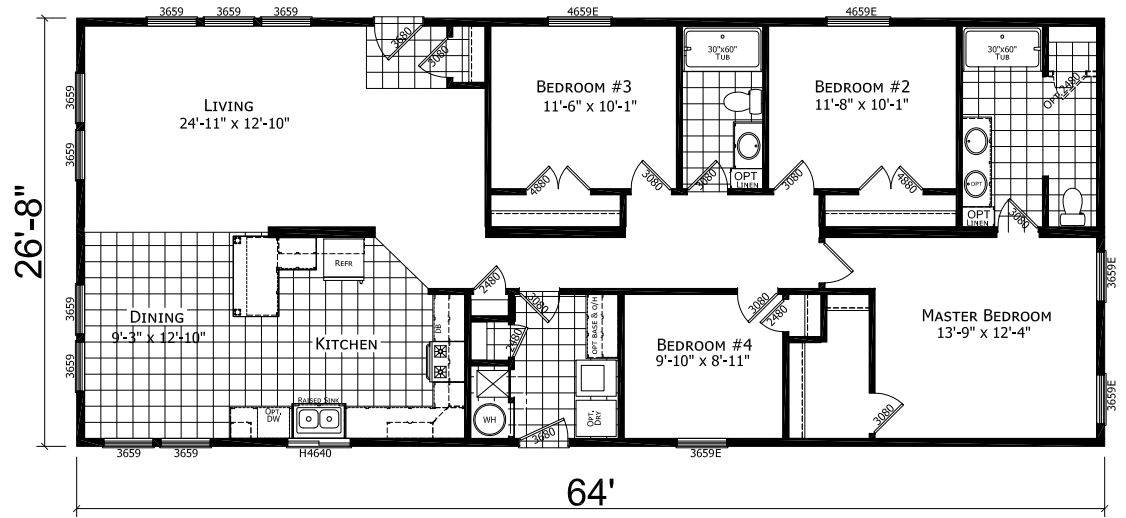

MODEL 17-CB-4644C
4 BEDROOM, 2 BATH
ACTUAL SIZE: 64' x 26'-8"
TOTAL AREA: 1,706 SQ. FT.

OPTIONAL
Doors on Furnace and
Water Heater

CHAMPION

MANUFACTURED BEAUTIFULLY™

1425 SUNNYSIDE RD. WEISER, ID 83672

MODIFICATIONS

PROJECT: 17-CB4644C
64' x 26' -8" 4 BD 2 BTH

DRAWN BY: MJW
DATE: 03-16-18
SCALE: 3/16" = 1'-0"

TITLE: LITERATURE
PLAN

FILENAME: CB4644C NOT FINISHED

SHEET: L-101