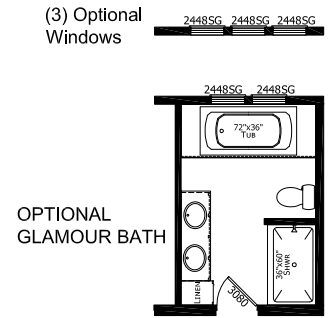

MODEL 17-CB-4644C
4 BEDROOM, 2 BATH
ACTUAL SIZE: 64' x 26'-8"
TOTAL AREA: 1,706 SQ. FT.

OPTIONAL
Doors on Furnace and
Water Heater

CHAMPION

MANUFACTURED BEAUTIFULLY™

1425 SUNNYSIDE RD. WEISER, ID 83672

MODIFICATIONS

PROJECT: 17-CB4644C
64' x 26' -8" 4 BD 2 BTH

DRAWN BY: MJW
DATE: 03-16-18
SCALE: 3/16" = 1'-0"

TITLE: LITERATURE
PLAN

FILENAME: CB4644C NOT FINISHED

SHEET: L-101