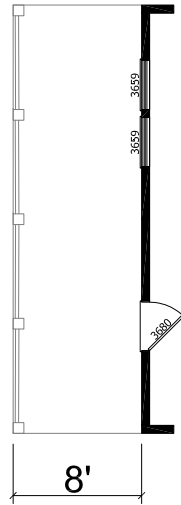

OPTIONAL
RECESSED
PORCH (add 6' to LR)