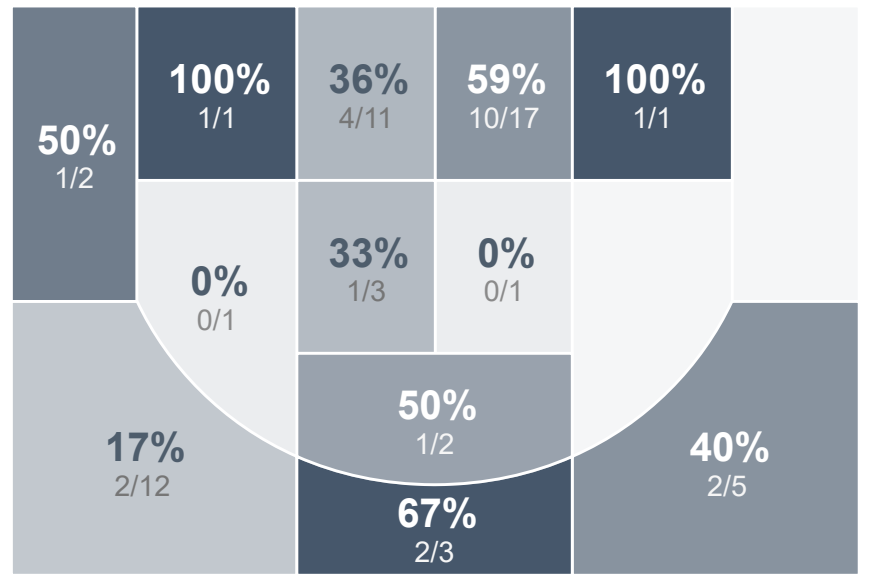

LEGACY GIRLS VARSITY