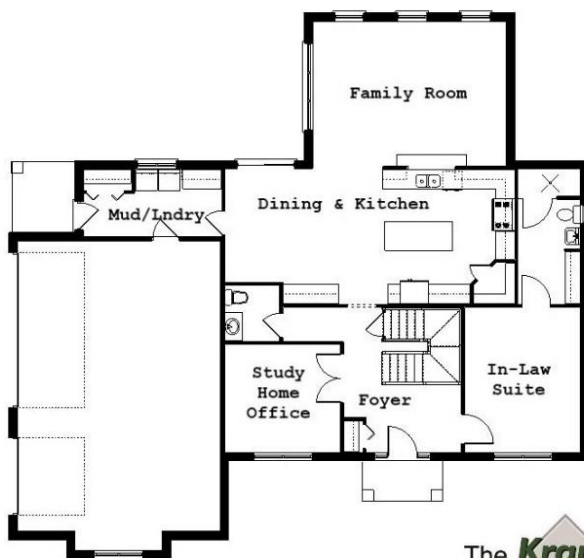

Your Land Your Style Your Home Your Way
Design + Build = Your Best Value

Caribou Grande MG III
3500 Sq.Ft.

Copyright © 2020 Kraus Design Build
All Rights Reserved

Customizable Plan
to Meet Your Needs

The **Kraus** Company, LLC
DESIGN BUILD

248-972-5549

Setting the New Standard

Your Land Your Style Your Home Your Way
Design + Build = Your Best Value

www.krausbuild.com

The Caribou MG
2900 Sq.Ft.

Copyright © 2020 Kraus Design Build
All Rights Reserved

Customizable Plan
to Meet Your Needs

The **Kraus** Company
DESIGN BUILD

248-972-5549

Setting the New Standard

Your Land Your Style Your Home Your Way
Design + Build = Your Best Value

www.krausbuild.com

Caribou MG II
2775 Sq.Ft.