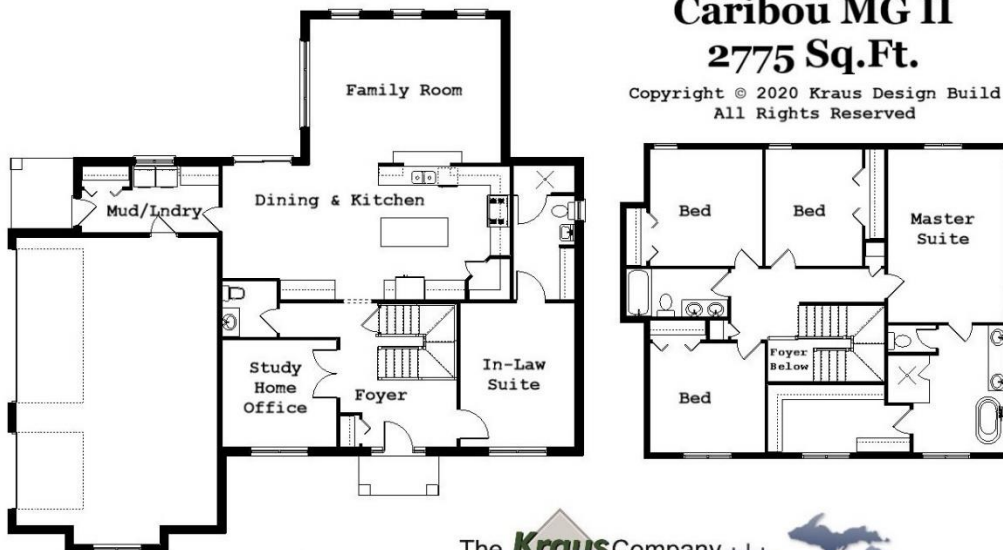

Your Land Your Style Your Home Your Way
Design + Build = Your Best Value

Caribou Grande MG III
3500 Sq.Ft.

Copyright © 2020 Kraus Design Build
All Rights Reserved

Customizable Plan
to Meet Your Needs

The **Kraus** Company, LLC
DESIGN BUILD

248-972-5549

Setting the New Standard

Your Land Your Style Your Home Your Way
Design + Build = Your Best Value

www.krausbuild.com

The Caribou MG
2900 Sq.Ft.

Copyright © 2020 Kraus Design Build
All Rights Reserved

Customizable Plan
to Meet Your Needs

The **Kraus** Company
DESIGN BUILD

248-972-5549

Setting the New Standard

Your Land Your Style Your Home Your Way
Design + Build = Your Best Value

www.krausbuild.com

Caribou MG II
2775 Sq.Ft.

Copyright © 2020 Kraus Design Build
All Rights Reserved

Customizable Plan
to Meet Your Needs

The **Kraus** Company
DESIGN BUILD

248-972-5549

Setting the New Standard