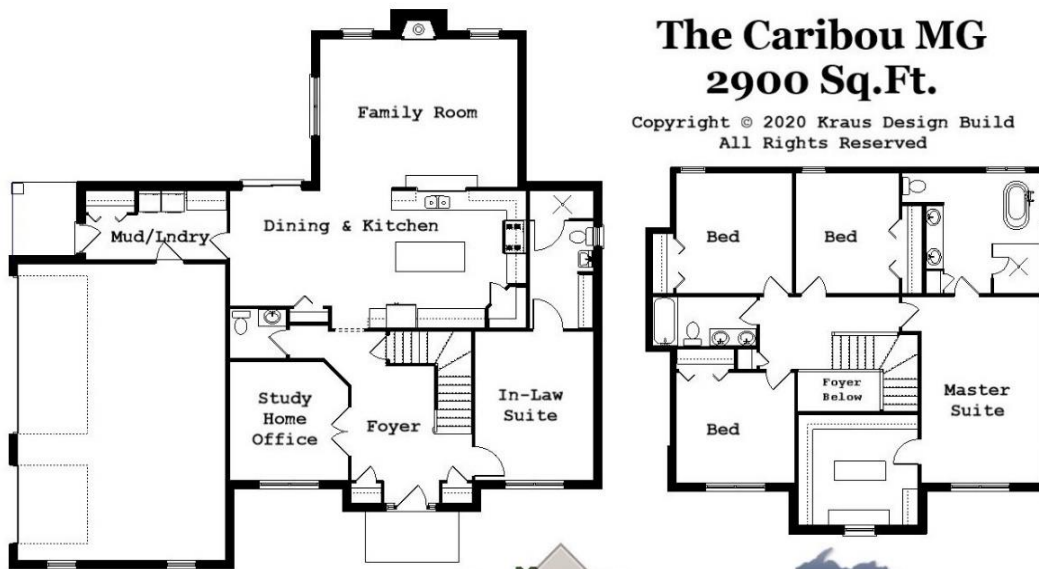

Your Land Your Style Your Home Your Way
Design + Build = Your Best Value

Caribou Grande MG III
3500 Sq.Ft.

Copyright © 2020 Kraus Design Build
All Rights Reserved

Customizable Plan
to Meet Your Needs

The **Kraus** Company, LLC
DESIGN BUILD

248-972-5549

Setting the New Standard

Your Land Your Style Your Home Your Way
Design + Build = Your Best Value

www.krausbuild.com

The Caribou MG
2900 Sq.Ft.

Copyright © 2020 Kraus Design Build
All Rights Reserved

Customizable Plan
to Meet Your Needs

The **Kraus** Company
DESIGN BUILD

248-972-5549

Setting the New Standard

Your Land Your Style Your Home Your Way
Design + Build = Your Best Value

www.krausbuild.com

Caribou MG II
2775 Sq.Ft.