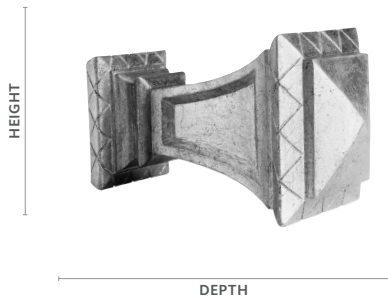

Concord

Fits	Dimensions	Unit of Measure
1 3/8" Buckingham® Poles	Depth: 2 1/4"	Pair
1 3/8" Estate™ Traverse Rods	Height: 2 1/4"	
1 3/8" K-Rail Traverse Rods	Width: 2 1/4"	

Product Number & Finish					
292172701	Aged Gold	292172856	Dark Walnut	292172855	Shimmer
292172709	Black Gold	292172755	Distressed Oak	292172749	Slate
292172753	Camden	292172756	Moonglow	292172757	Sterling
292172754	Castle Rock	292172791	Old World White	292172131	Venetian
292172751	Cottage White	292172805	Ornate	292172758	Winterwood

Aston | Moonglow
Stamford | Distressed Oak

1 3/8" Finials & Endcaps

Cross Geometric

Fits		Dimensions		Unit of Measure
1 3/8" Buckingham® Poles		Depth: 4 1/2"		Pair
1 3/8" Estate™ Traverse Rods		Height: 2 1/2"		
1 3/8" K-Rail Traverse Rods		Width: 2 1/2"		
Product Number & Finish				
292151701	Aged Gold	292151856	Dark Walnut	292151855 Shimmer
292151709	Black Gold	292151755	Distressed Oak	292151749 Slate
292151753	Camden	292151756	Moonglow	292151757 Sterling
292151754	Castle Rock	292151791	Old World White	292151131 Venetian
292151751	Cottage White	292151805	Ornate	292151758 Winterwood