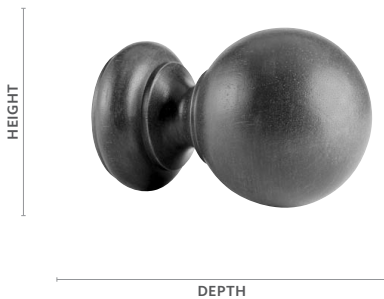

Fits		Dimensions	Unit of Measure		
2" Buckingham® Poles 2" Estate™ Traverse Rods		Depth: 5¼" Height: 3¾" Width: 3¾"	Pair		
Product Number & Finish					
CWB559701	Aged Gold	CWB559856	Dark Walnut	CWB559855	Shimmer
1829897	Black Gold	292559755	Distressed Oak	1829893	Slate
292559753	Camden	292559756	Moonglow	292559757	Sterling
292559754	Castle Rock	1829892	Old World White	1829896	Venetian
292559751	Cottage White	1829895	Ornate	292559758	Winterwood