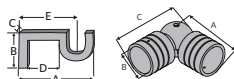

Use the measurement guide to the left to help determine the correct dimensions for your selected product.