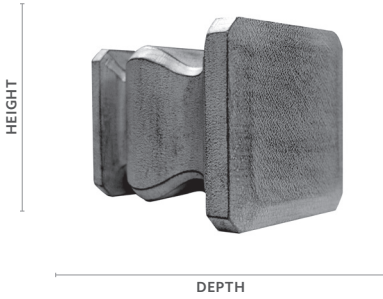

1 3/8" Finials & Endcaps

Aston

Fits	Dimensions	Unit of Measure
1 3/8" Buckingham® Poles	Depth: 2 1/2"	Pair
1 3/8" Estate™ Traverse Rods	Height: 2 1/8"	
1 3/8" K-Rail Traverse Rods	Width: 2 1/8"	

Product Number & Finish					
292170701	Aged Gold	292170856	Dark Walnut	292170855	Shimmer
292170709	Black Gold	292170755	Distressed Oak	292170749	Slate
292170753	Camden	292170756	Moonglow	292170757	Sterling
292170754	Castle Rock	292170791	Old World White	292170131	Venetian
292170751	Cottage White	292170805	Ornate	292170758	Winterwood