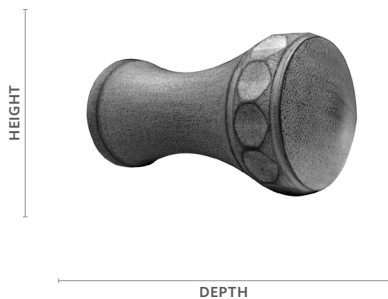

Concord

Fits	Dimensions	Unit of Measure
1 3/8" Buckingham® Poles	Depth: 2 1/4"	Pair
1 3/8" Estate™ Traverse Rods	Height: 2 1/4"	
1 3/8" K-Rail Traverse Rods	Width: 2 1/4"	

Product Number & Finish					
292172701	Aged Gold	292172856	Dark Walnut	292172855	Shimmer
292172709	Black Gold	292172755	Distressed Oak	292172749	Slate
292172753	Camden	292172756	Moonglow	292172757	Sterling
292172754	Castle Rock	292172791	Old World White	292172131	Venetian
292172751	Cottage White	292172805	Ornate	292172758	Winterwood

Aston | Moonglow
Stamford | Distressed Oak

1 3/8" Finials & Endcaps

Cross Geometric

Fits		Dimensions		Unit of Measure
1 3/8" Buckingham® Poles		Depth: 4 1/2"		Pair
1 3/8" Estate™ Traverse Rods		Height: 2 1/2"		
1 3/8" K-Rail Traverse Rods		Width: 2 1/2"		
Product Number & Finish				
292151701	Aged Gold	292151856	Dark Walnut	292151855 Shimmer
292151709	Black Gold	292151755	Distressed Oak	292151749 Slate
292151753	Camden	292151756	Moonglow	292151757 Sterling
292151754	Castle Rock	292151791	Old World White	292151131 Venetian
292151751	Cottage White	292151805	Ornate	292151758 Winterwood

Davenport

Fits		Dimensions		Unit of Measure
1 3/8" Buckingham® Poles		Depth: 3 3/4"		Pair
1 3/8" Estate™ Traverse Rods		Height: 2 1/8"		
1 3/8" K-Rail Traverse Rods		Width: 2 1/8"		
Product Number & Finish				
292173701	Aged Gold	292173856	Dark Walnut	292173855 Shimmer
292173709	Black Gold	292173755	Distressed Oak	292173749 Slate
292173753	Camden	292173756	Moonglow	292173757 Sterling
292173754	Castle Rock	292173791	Old World White	292173131 Venetian
292173751	Cottage White	292173805	Ornate	292173758 Winterwood