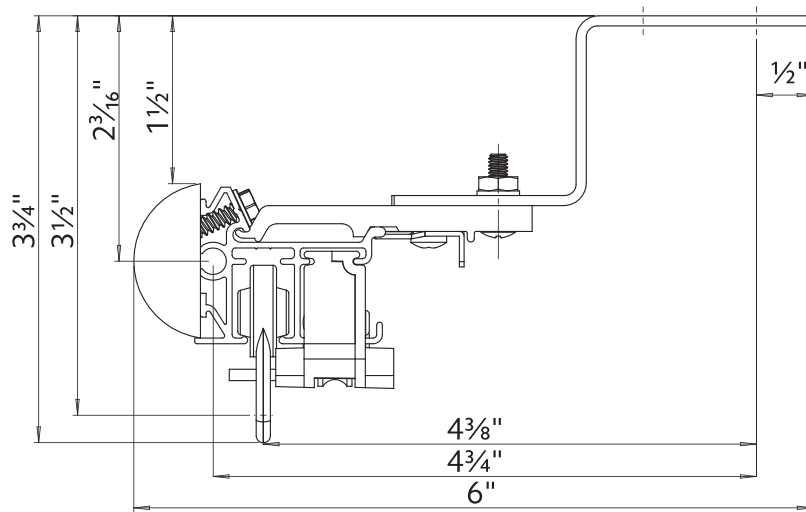

94130xxx

⊗

1796061

1 3/8" Ceiling Mount

2" Ceiling Mount

Double Wall Mount using parts:

To achieve this look, order Estate rod, ceiling mounted. 94130xxx brackets are included with the rod. Then order one, item 94125xxx double bracket and two, item 1796061 ceiling mount brackets multiplied by the quantity needed based on the bracket spacing drawing on page 50.