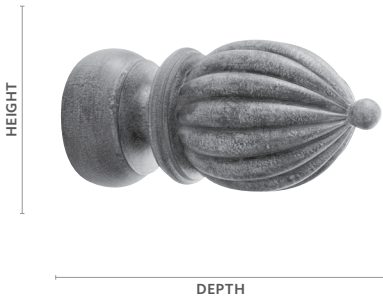

1 3/8" Finials & Endcaps

Aston

Fits	Dimensions	Unit of Measure
1 3/8" Buckingham® Poles	Depth: 2 1/2"	Pair
1 3/8" Estate™ Traverse Rods	Height: 2 1/8"	
1 3/8" K-Rail Traverse Rods	Width: 2 1/8"	

Product Number & Finish					
292170701	Aged Gold	292170856	Dark Walnut	292170855	Shimmer
292170709	Black Gold	292170755	Distressed Oak	292170749	Slate
292170753	Camden	292170756	Moonglow	292170757	Sterling
292170754	Castle Rock	292170791	Old World White	292170131	Venetian
292170751	Cottage White	292170805	Ornate	292170758	Winterwood

Berkshire

Fits	Dimensions	Unit of Measure
1 3/8" Buckingham® Poles	Depth: 5 1/4"	Pair
1 3/8" Estate™ Traverse Rods	Height: 2 1/2"	
1 3/8" K-Rail Traverse Rods	Width: 2 1/2"	

Product Number & Finish					
292150701	Aged Gold	292150856	Dark Walnut	292150855	Shimmer
292150709	Black Gold	292150755	Distressed Oak	292150749	Slate
292150753	Camden	292150756	Moonglow	292150757	Sterling
292150754	Castle Rock	292150791	Old World White	292150131	Venetian
292150751	Cottage White	292150805	Ornate	292150758	Winterwood