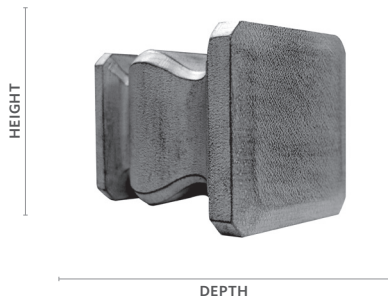

3 1/2" Return Transitional Bracket

Fits	Dimensions	Unit of Measure
1 3/8" Buckingham® Poles	Depth: 5 5/16" Height: 3 5/8" Width: 1"	Wall to Pole: 2 5/8" Return: 3 1/2" Piece

Product Number & Finish		
292506701 Aged Gold	292506856 Dark Walnut	292506855 Shimmer
292506709 Black Gold	292506755 Distressed Oak	292506749 Slate
292506753 Camden	292506756 Moonglow	292506757 Sterling
292506754 Castle Rock	292506791 Old World White	292506131 Venetian
292506751 Cottage White	292506805 Ornate	292506758 Winterwood

Swivel Socket

Fits	Dimensions	Unit of Measure
1 3/8" Buckingham® Poles	Length to Center (a): 2 3/8" Height (b): 1 3/8" Full Length: 3 3/16"	Piece

Product Number & Finish		
5606701 Aged Gold	5606856 Dark Walnut	5606855 Shimmer
5606709 Black Gold	5606755 Distressed Oak	5606749 Slate
5606753 Camden	5606756 Moonglow	5606757 Sterling
5606754 Castle Rock	5606791 Old World White	5606131 Venetian
5606751 Cottage White	5606805 Ornate	5606758 Winterwood

Use the measurement guide to the left to help determine the correct dimensions for your selected product.

Hamilton | Slate
Davenport | Camden

2" Finials & Endcaps

Aston

Fits	Dimensions	Unit of Measure
2" Buckingham® Poles 2" Estate™ Traverse Rods	Depth: 3½" Height: 3⅛" Width: 3¼"	Pair
Product Number & Finish		
292179701 Aged Gold	292179856 Dark Walnut	292179855 Shimmer
292179709 Black Gold	292179755 Distressed Oak	292179749 Slate
292179753 Camden	292179756 Moonglow	292179757 Sterling
292179754 Castle Rock	292179791 Old World White	292179131 Venetian
292179751 Cottage White	292179805 Ornate	292179758 Winterwood