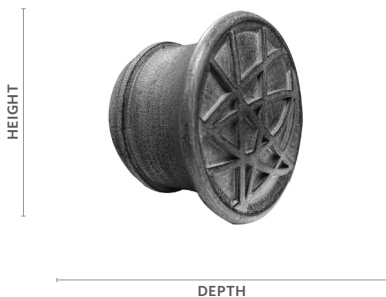

Fits		Dimensions		Unit of Measure
2" Buckingham® Poles 2" Estate™ Traverse Rods		Depth: 2½" Height: 3¾" Width: 3¾"		Pair
Product Number & Finish				
292188701	Aged Gold	292188856	Dark Walnut	292188855 Shimmer
292188709	Black Gold	292188755	Distressed Oak	292188749 Slate
292188753	Camden	292188756	Moonglow	292188757 Sterling
292188754	Castle Rock	292188791	Old World White	292188131 Venetian
292188751	Cottage White	292188805	Ornate	292188758 Winterwood