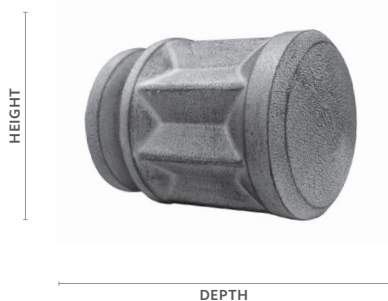

Fits	Dimensions	Unit of Measure
2" Buckingham® Poles 2" Estate™ Traverse Rods	Depth: 4" Height: 3" Width: 3"	Pair
Product Number & Finish		
292184701 Aged Gold	292184856 Dark Walnut	292184855 Shimmer
292184709 Black Gold	292184755 Distressed Oak	292184749 Slate
292184753 Camden	292184756 Moonglow	292184757 Sterling
292184754 Castle Rock	292184791 Old World White	292184131 Venetian
292184751 Cottage White	292184805 Ornate	292184758 Winterwood

Concord