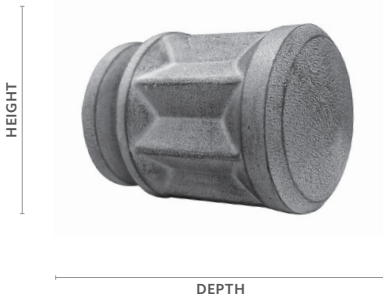

Fits	Dimensions	Unit of Measure
1 3/8" Buckingham® Poles	Depth: 2 3/4"	Pair
1 3/8" Estate™ Traverse Rods	Height: 2"	
1 3/8" K-Rail Traverse Rods	Width: 2"	

Product Number & Finish					
292171701	Aged Gold	292171856	Dark Walnut	292171855	Shimmer
292171709	Black Gold	292171755	Distressed Oak	292171749	Slate
292171753	Camden	292171756	Moonglow	292171757	Sterling
292171754	Castle Rock	292171791	Old World White	292171131	Venetian
292171751	Cottage White	292171805	Ornate	292171758	Winterwood

Concord