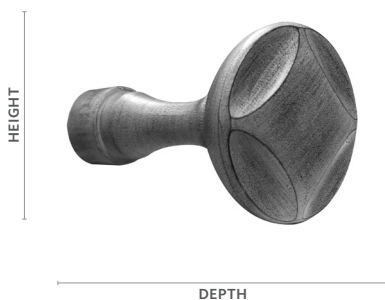

Dimensions	Unit of Measure

Depth: 8⅝"
Height: 5"
Width: 5"
Pair

Product Number & Finish			

292409751	Aged Gold	292409856	Dark Walnut	292409855	Shimmer
292409709	Black Gold	292409755	Distressed Oak	292409749	Slate
292409753	Camden	292409756	Moonglow	292409757	Sterling
292409754	Castle Rock	292409791	Old World White	292409131	Venetian
292409751	Cottage White	292409805	Ornate	292409758	Winterwood