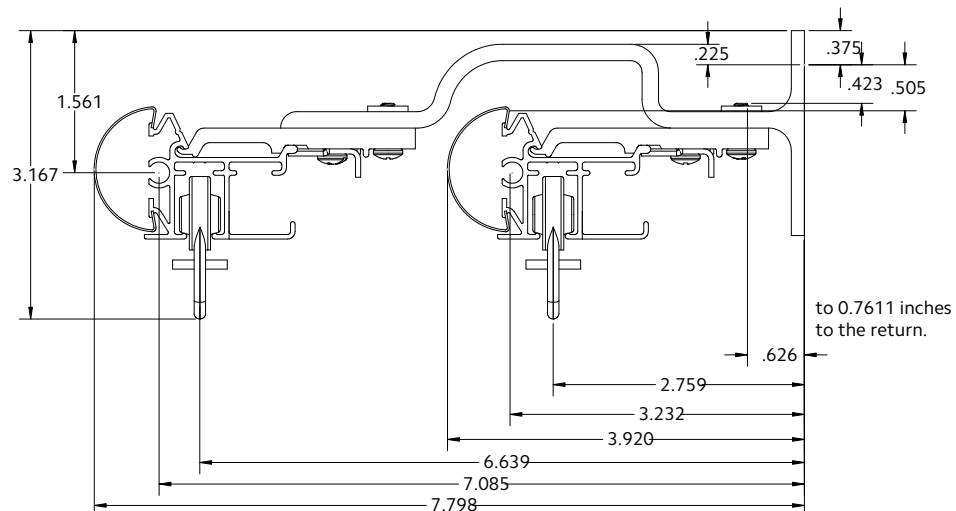

1 3/8" Front & 1 3/8" Back Double Wall Mount