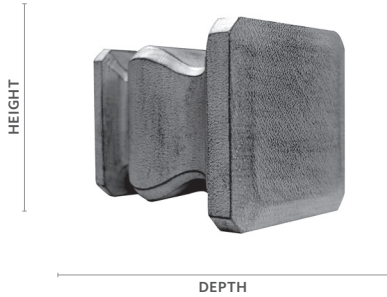

3½" return shown

2" Standard | Slate

6" return shown

3" Standard | Venetian

6" return shown

3" Finials & Endcaps

Aston

Fits	Dimensions	Unit of Measure
3" Buckingham® Poles	Depth: 5" Height: 4¾" Width: 4¾"	Pair