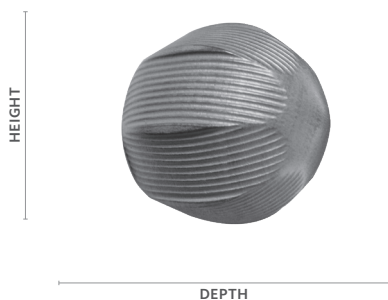

Fits	Dimensions	Unit of Measure
2" Buckingham® Poles 2" Estate™ Traverse Rods	Depth: 3⅛" Height: 3⅜" Width: 3⅜"	Pair
Product Number & Finish		
292185701 Aged Gold	292185856 Dark Walnut	292185855 Shimmer
292185709 Black Gold	292185755 Distressed Oak	292185749 Slate
292185753 Camden	292185756 Moonglow	292185757 Sterling
292185754 Castle Rock	292185791 Old World White	292185131 Venetian
292185751 Cottage White	292185805 Ornate	292185758 Winterwood