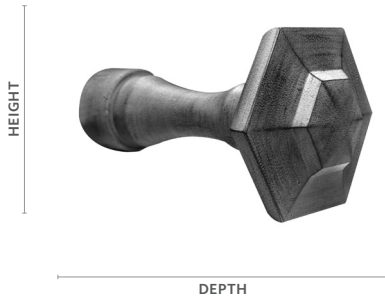

Holdbacks

Benson

Dimensions	Unit of Measure

Depth: 8½"
Height: 4¾"
Width: 4¾"
Pair

Product Number & Finish			

292407751	Aged Gold	292407856	Dark Walnut	292407855	Shimmer
292407709	Black Gold	292407755	Distressed Oak	292407749	Slate
292407753	Camden	292407756	Moonglow	292407757	Sterling
292407754	Castle Rock	292407791	Old World White	292407131	Venetian
292407751	Cottage White	292407805	Ornate	292407758	Winterwood

Davenport