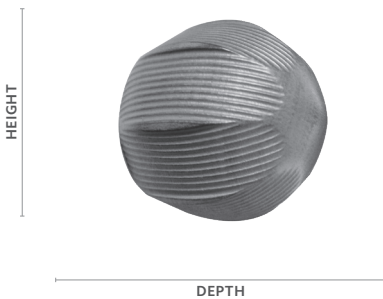

Fits	Dimensions	Unit of Measure
1 3/8" Buckingham® Poles	Depth: 2 1/4"	Pair
1 3/8" Estate™ Traverse Rods	Height: 2 1/4"	
1 3/8" K-Rail Traverse Rods	Width: 2 1/4"	

Product Number & Finish					
292172701	Aged Gold	292172856	Dark Walnut	292172855	Shimmer
292172709	Black Gold	292172755	Distressed Oak	292172749	Slate
292172753	Camden	292172756	Moonglow	292172757	Sterling
292172754	Castle Rock	292172791	Old World White	292172131	Venetian
292172751	Cottage White	292172805	Ornate	292172758	Winterwood