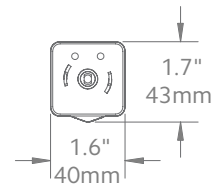

Bottom View

Motor Unit   Product No.

AMP™ Drapery Motor   62001300

Technical Specs   AMP™ Motor

Power Supply   DC 16.5V-0.89A
(100-240VAC 50/60Hz 0.5A)

Amperage   2.55Ah

Average Linear Speed   7.8inches/sec

Power Consumption   40 watts

Torque   1.2Nm

Power Cable Length   6 feet

Variable Speed   80, 100 & 120 rpm

Certifications   UL/CE

Max. Track Length   Estate™ - 16 ft
Architrac™ 94001 - 16 ft

Max. Load   64 lbs

Follow track specifications for drapery weight.