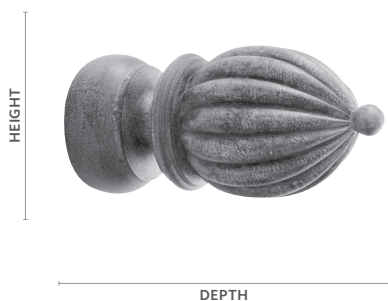

Fits	Dimensions	Unit of Measure
2" Buckingham® Poles 2" Estate™ Traverse Rods	Depth: 6½" Height: 2¾" Width: 2¾"	Pair
Product Number & Finish		
1829694 Aged Gold	1829697 Dark Walnut	1829696 Shimmer
1829707 Black Gold	292104755 Distressed Oak	1829703 Slate
292104753 Camden	292104756 Moonglow	292104757 Sterling
292104754 Castle Rock	1829702 Old World White	1829706 Venetian
292104751 Cottage White	1829705 Ornate	292104758 Winterwood

Carrington