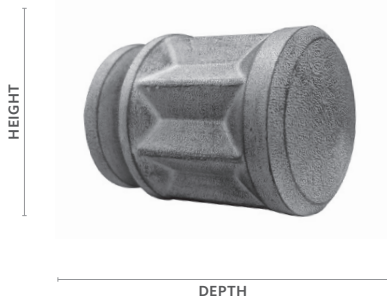

Fits	Dimensions	Unit of Measure
3" Buckingham® Poles	Depth: 5½" Height: 4" Width: 4"	Pair

Product Number & Finish					
292193701	Aged Gold	292193856	Dark Walnut	292193855	Shimmer
292193709	Black Gold	292193755	Distressed Oak	292193749	Slate
292193753	Camden	292193756	Moonglow	292193757	Sterling
292193754	Castle Rock	292193791	Old World White	292193131	Venetian
292193751	Cottage White	292193805	Ornate	292193758	Winterwood

Concord