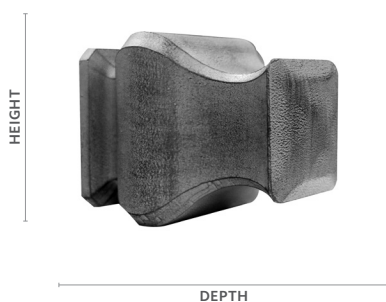

Fits	Dimensions	Unit of Measure
2" Buckingham® Poles 2" Estate™ Traverse Rods	Depth: 4¼" Height: 3¼" Width: 3¼"	Pair
Product Number & Finish		
292191701 Aged Gold	292191856 Dark Walnut	292191855 Shimmer
292191709 Black Gold	292191755 Distressed Oak	292191749 Slate
292191753 Camden	292191756 Moonglow	292191757 Sterling
292191754 Castle Rock	292191791 Old World White	292191131 Venetian
292191751 Cottage White	292191805 Ornate	292191758 Winterwood