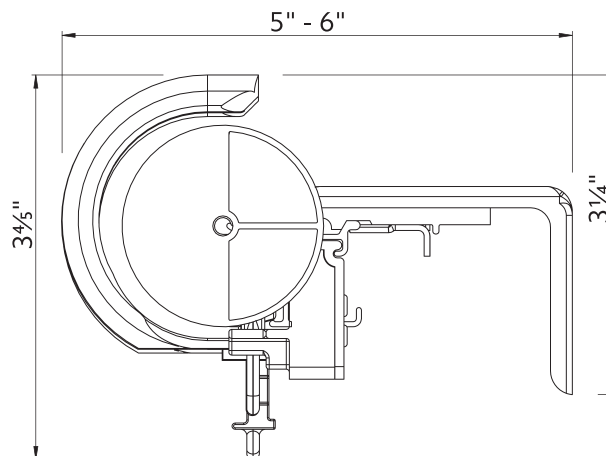

2" Wall Mount