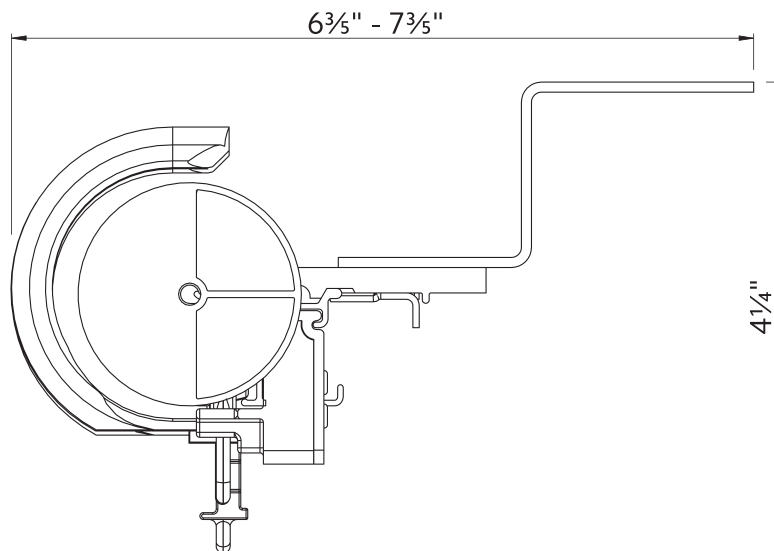

94130xxx

⊗

1796061

1 3/8" Ceiling Mount

2" Ceiling Mount

Double Wall Mount using parts:

To achieve this look, order Estate rod, ceiling mounted. 94130xxx brackets are included with the rod. Then order one, item 94125xxx double bracket and two, item 1796061 ceiling mount brackets multiplied by the quantity needed based on the bracket spacing drawing on page 50.