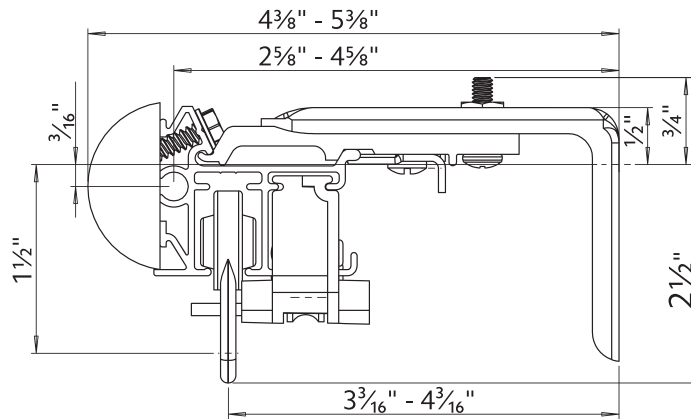

1 3/8" Wall Mount