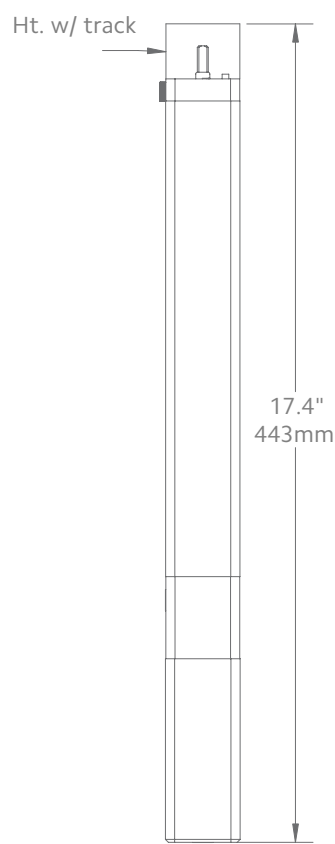

Available Colors

White

Side View

Front View

Bottom View

Motor Unit Product No.

AMP™ Drapery Motor 62001300

Technical Specs AMP™ Motor