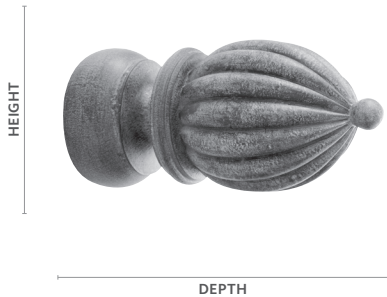

Fits	Dimensions	Unit of Measure
3" Buckingham® Poles	Depth: 8" Height: 3¾" Width: 3¾"	Pair

Product Number & Finish					
1829757	Aged Gold	1829760	Dark Walnut	1829759	Shimmer
1829770	Black Gold	292117755	Distressed Oak	1829766	Slate
292117753	Camden	292117756	Moonglow	292117757	Sterling
292117754	Castle Rock	1829765	Old World White	1829769	Venetian
292117751	Cottage White	1829768	Ornate	292117758	Winterwood

Carrington