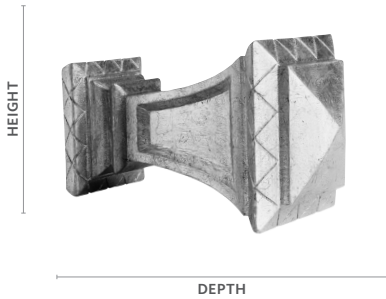

2" Finials & Endcaps

Cross Geometric

Fits		Dimensions		Unit of Measure
2" Buckingham® Poles 2" Estate™ Traverse Rods		Depth: 6" Height: 4" Width: 4"		Pair
Product Number & Finish				
CWB903701	Aged Gold	CWB903856	Dark Walnut	CWB903855 Shimmer
1829909	Black Gold	292903755	Distressed Oak	1829905 Slate
292903753	Camden	292903756	Moonglow	292903757 Sterling
292903754	Castle Rock	1829904	Old World White	1829908 Venetian
292903751	Cottage White	1829907	Ornate	292903758 Winterwood

Davenport