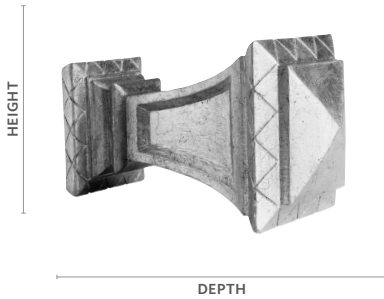

3" Finials & Endcaps

Cross Geometric

Fits	Dimensions		Unit of Measure
3" Buckingham® Poles	Depth: 7$\frac{7}{8}$"	Height: 5$\frac{1}{8}$"	Pair
Width: 5$\frac{1}{8}$"			
Product Number & Finish			
CWB115701 Aged Gold	CWB115856 Dark Walnut	CWB115855 Shimmer	
1829927 Black Gold	292115755 Distressed Oak	1829923 Slate	
292115753 Camden	292115756 Moonglow	292115757 Sterling	
292115754 Castle Rock	1829922 Old World White	1829926 Venetian	
292115751 Cottage White	1829935 Ornate	292115758 Winterwood	

Davenport