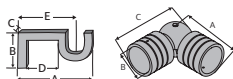

Use the measurement guide to the left to help determine the correct dimensions for your selected product.