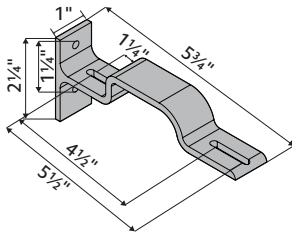

Double Bracket

Fits

1 3/8" Estate™ Traverse Rods
2" Estate™ Traverse Rods

Dimensions

Depth: 5 3/4"
Height: 2 1/4"
Width: 1"

Unit of Measure

10 pieces per box

Product Number & Finish

71134110 Satin Brass