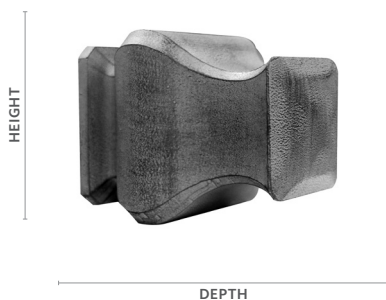

Fits	Dimensions	Unit of Measure
3" Buckingham® Poles	Depth: 5⅞" Height: 4⅜" Width: 4⅜"	Pair

Product Number & Finish					
292200701	Aged Gold	292200856	Dark Walnut	292200855	Shimmer
292200709	Black Gold	292200755	Distressed Oak	292200749	Slate
292200753	Camden	292200756	Moonglow	292200757	Sterling
292200754	Castle Rock	292200791	Old World White	292200131	Venetian
292200751	Cottage White	292200805	Ornate	292200758	Winterwood