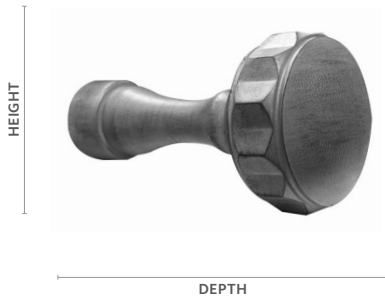

Dimensions	Unit of Measure

Depth: 9¼"
Height: 4¼"
Width: 4¼"
Pair

Product Number & Finish			

292410751	Aged Gold	292410856	Dark Walnut	292410855	Shimmer
292410709	Black Gold	292410755	Distressed Oak	292410749	Slate
292410753	Camden	292410756	Moonglow	292410757	Sterling
292410754	Castle Rock	292410791	Old World White	292410131	Venetian
292410751	Cottage White	292410805	Ornate	292410758	Winterwood

Harper