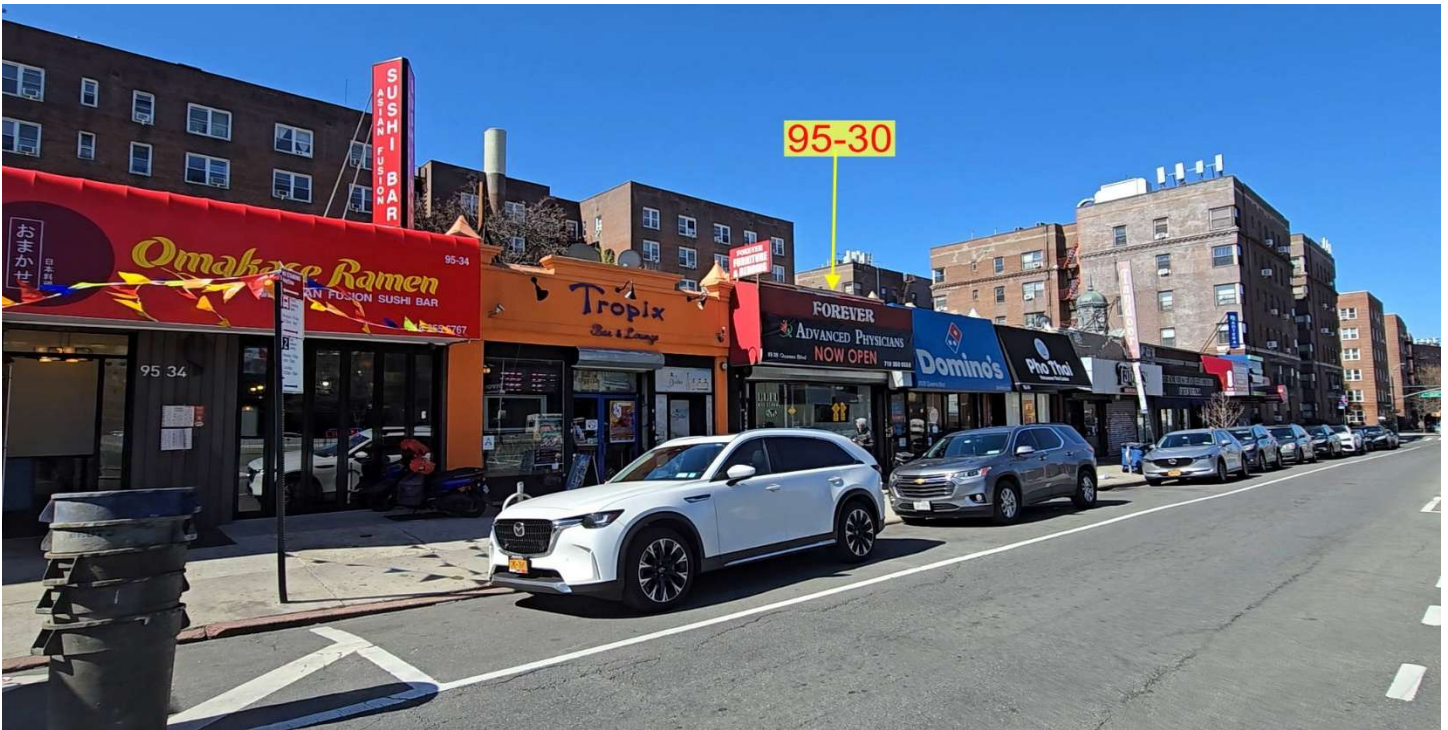

THE WEINBERGER TEAM
SALES-LEASING-APPRAISALS

Victor Weinberger
NYS Licensed RE. Associate
E-mail: VWremax@gmail.com
Website: VictorWeinberger.com

CCIM CCS CRS

917-806-7040

EXPERIENCE * KNOWLEDGE * DEDICATION
CALL ME FOR ALL YOUR REAL ESTATE NEEDS
Over 1,200 Transactions Closed * Top 1% in USA
Chairman's Club * Platinum Club * ReMax Hall Of Fame

Multi locations to serve you
1) 36-11 33rd St, Astoria, NY, 11106
2) 27-04 Francis Lewis Blvd, Flushing, NY 11358
3) 103-08 Metropolitan Ave, Forest Hills, NY 11375