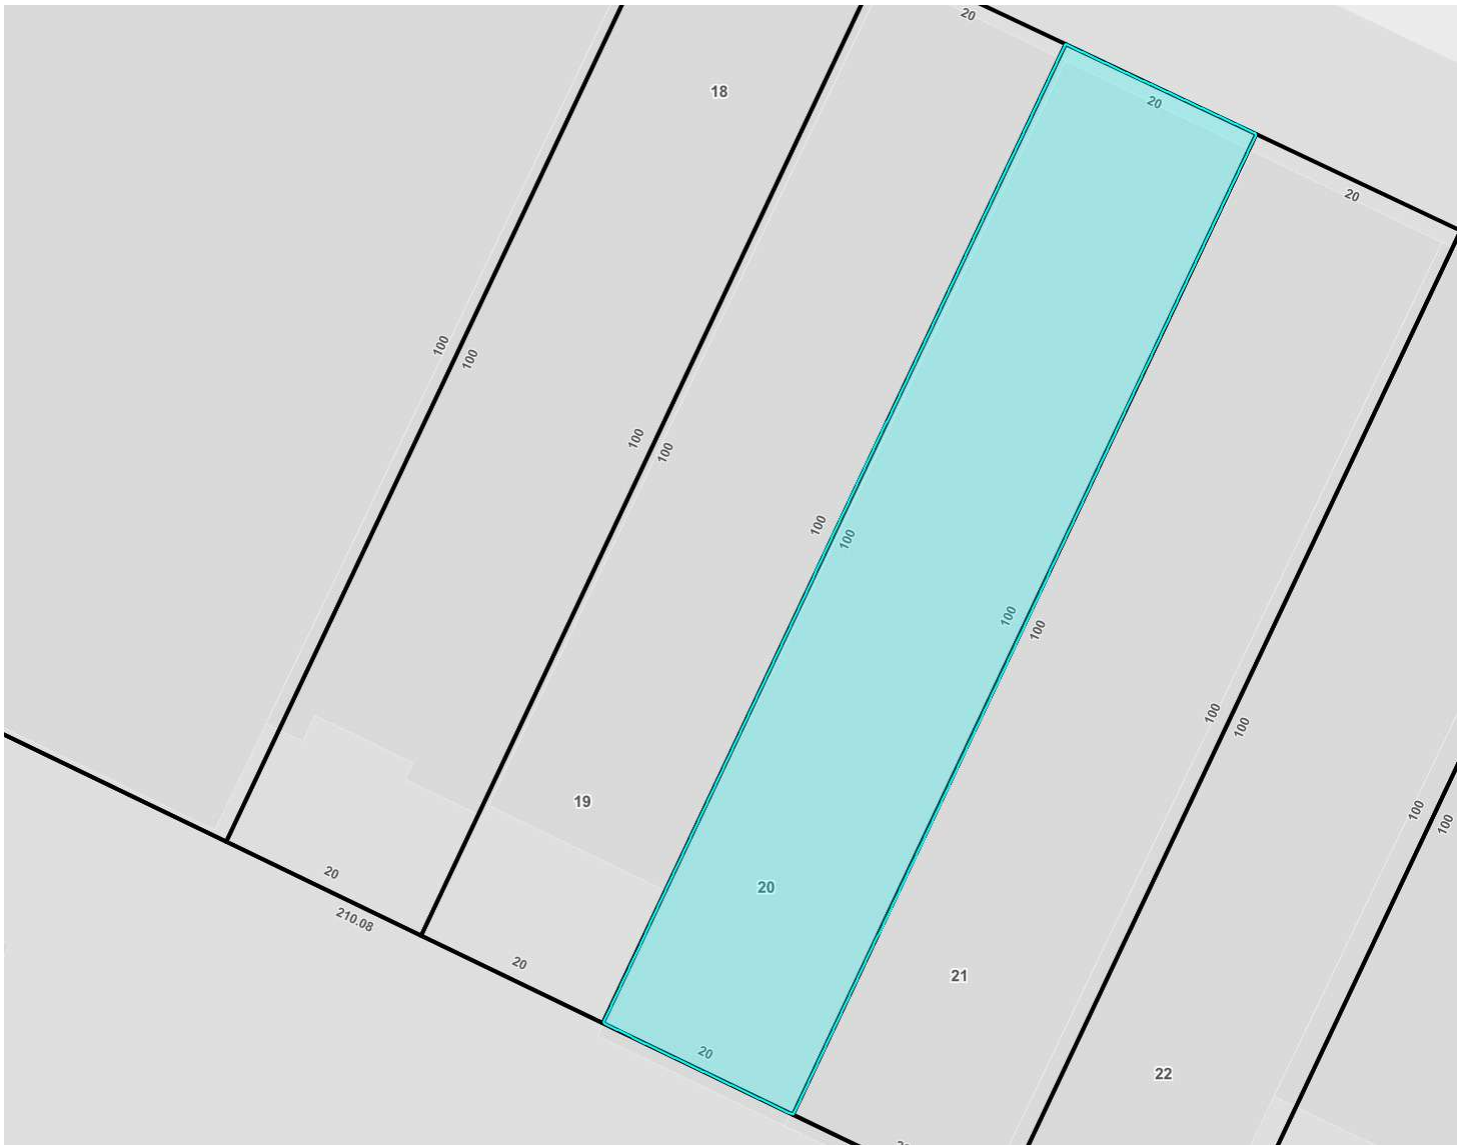

THE WEINBERGER TEAM
SALES-LEASING-APPRAISALS

Victor Weinberger
NYS Licensed RE. Associate
E-mail: VWremax@gmail.com
Website: VictorWeinberger.com

CCIM CCS CRS

917-806-7040

EXPERIENCE * KNOWLEDGE * DEDICATION
CALL ME FOR ALL YOUR REAL ESTATE NEEDS
Over 1,200 Transactions Closed * Top 1% in USA
Chairman's Club * Platinum Club * ReMax Hall Of Fame

Multi locations to serve you
1) 36-11 33rd St, Astoria, NY, 11106
2) 27-04 Francis Lewis Blvd, Flushing, NY 11358
3) 103-08 Metropolitan Ave, Forest Hills, NY 11375

TAX MAP