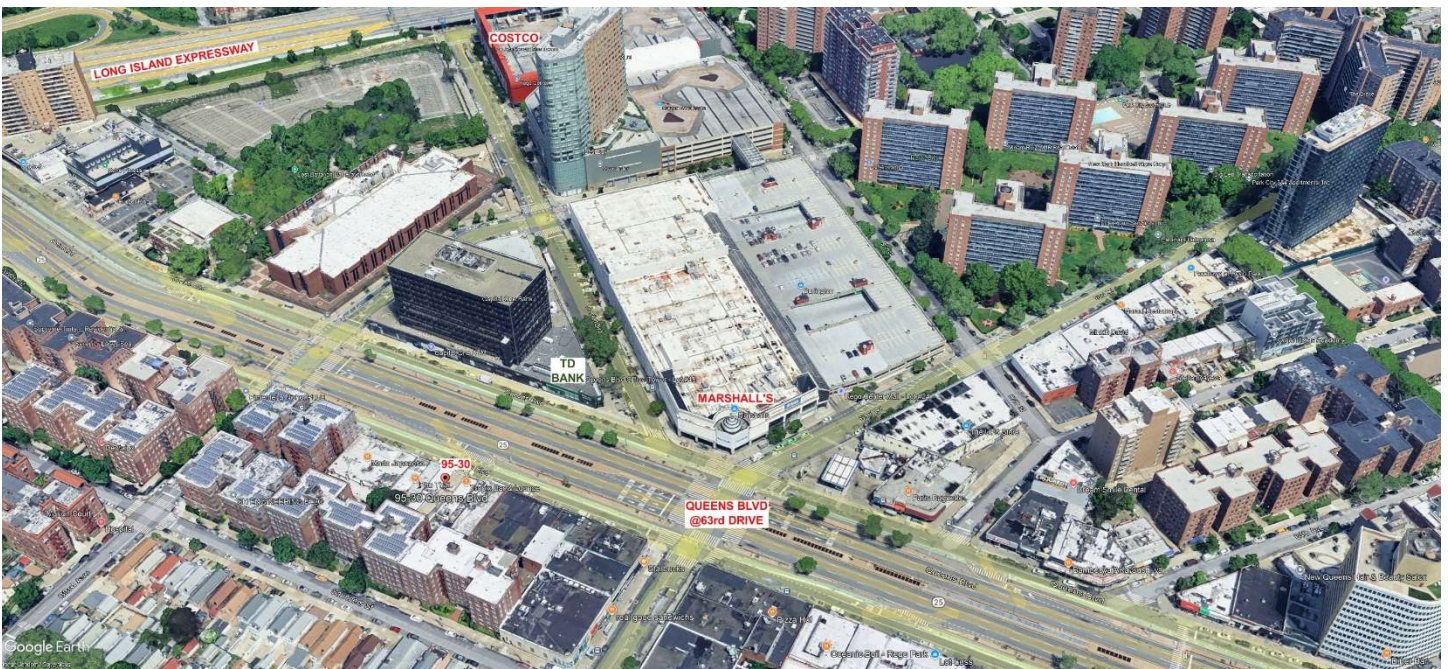

# 917-806-7040

EXPERIENCE \* KNOWLEDGE \* DEDICATION  
CALL ME FOR ALL YOUR REAL ESTATE NEEDS  
Over 1,200 Transactions Closed \* Top 1% in USA  
Chairman's Club \* Platinum Club \* ReMax Hall Of Fame

Multi locations to serve you  
1) 36-11 33rd St, Astoria, NY, 11106  
2) 27-04 Francis Lewis Blvd, Flushing, NY 11358  
3) 103-08 Metropolitan Ave, Forest Hills, NY 11375