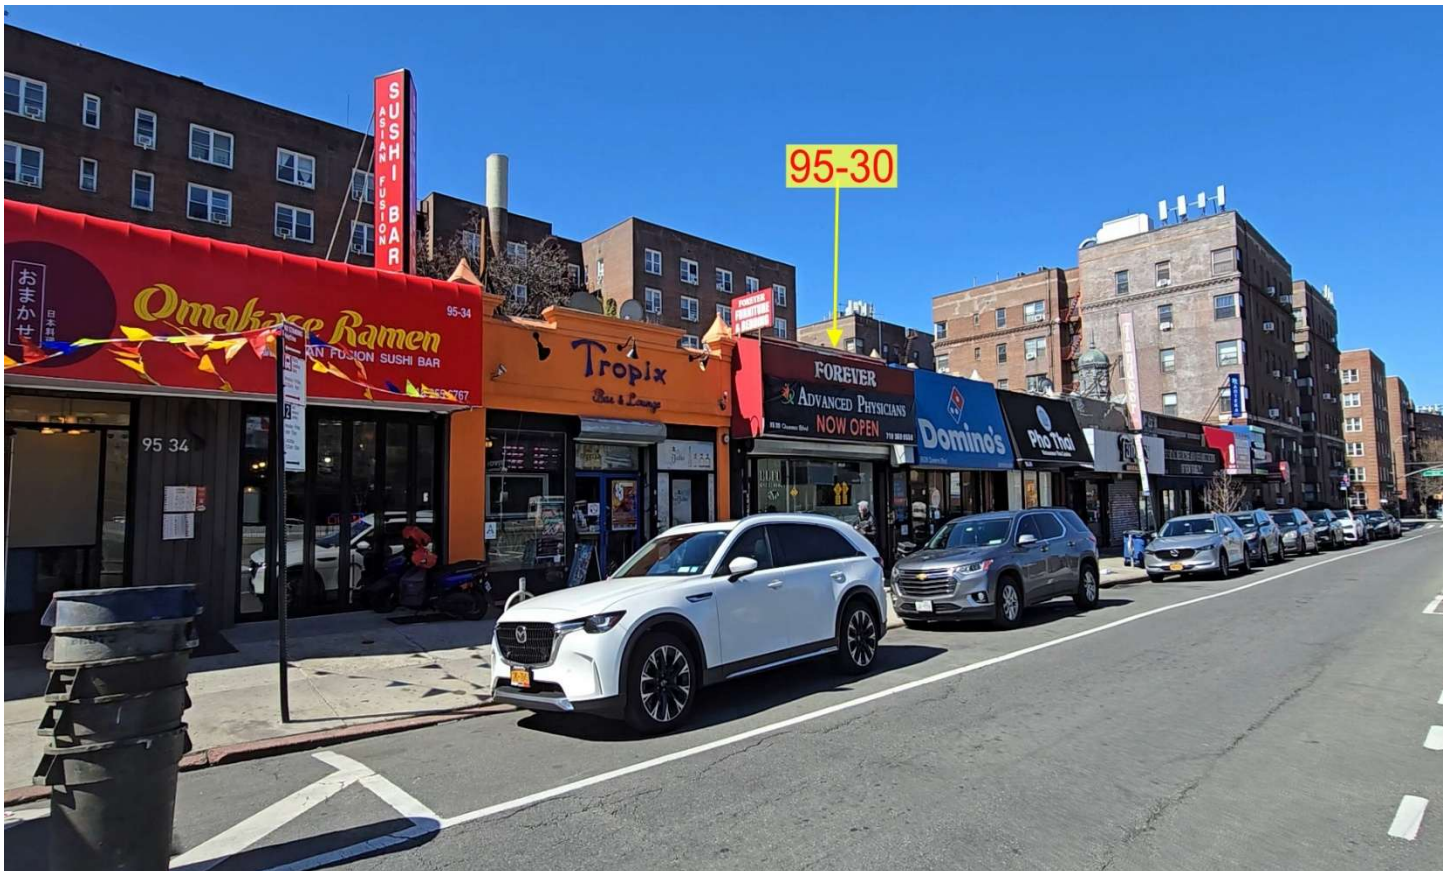

PRIME QUEENS BLVD
1 STORY RETAIL BUILDING
95-30 QUEENS BLVD
REGO PARK, NY, 11374
(150 ft to 63rd Drive subway)

*****

THE WEINBERGER TEAM
SALES-LEASING-APPRAISALS

Victor Weinberger
NYS Licensed RE. Associate
E-mail: VWremax@gmail.com
Website: VictorWeinberger.com

917-806-7040

EXPERIENCE * KNOWLEDGE * DEDICATION
CALL ME FOR ALL YOUR REAL ESTATE NEEDS
Over 1,200 Transactions Closed * Top 1% in USA
Chairman's Club * Platinum Club * ReMax Hall Of Fame

Multi locations to serve you   2) 27-04 Francis Lewis Blvd, Flushing, NY 11358
1) 36-11 33rd St, Astoria, NY 11106   3) 103-08 Metropolitan Ave, Forest Hills, NY 11375

- *2,000 SF plus Basement
- *4,800 SF of Air Rights
- *60,000 Vehicle Traffic
- *Over $100 per SF retail
- *Heavy Pedestrian Traffic
- *Near Subway
- *Near Major AAA Tenants
- *Near Queens Center
- *Near Long Island Expway
- ***Ideal for users & Investors**

PRICE: 2,150,000 (6.9 CAP)

PROPERTY VIDEO: <https://youtu.be/R7DwJTCSEAM> (Highlight and right click to open)