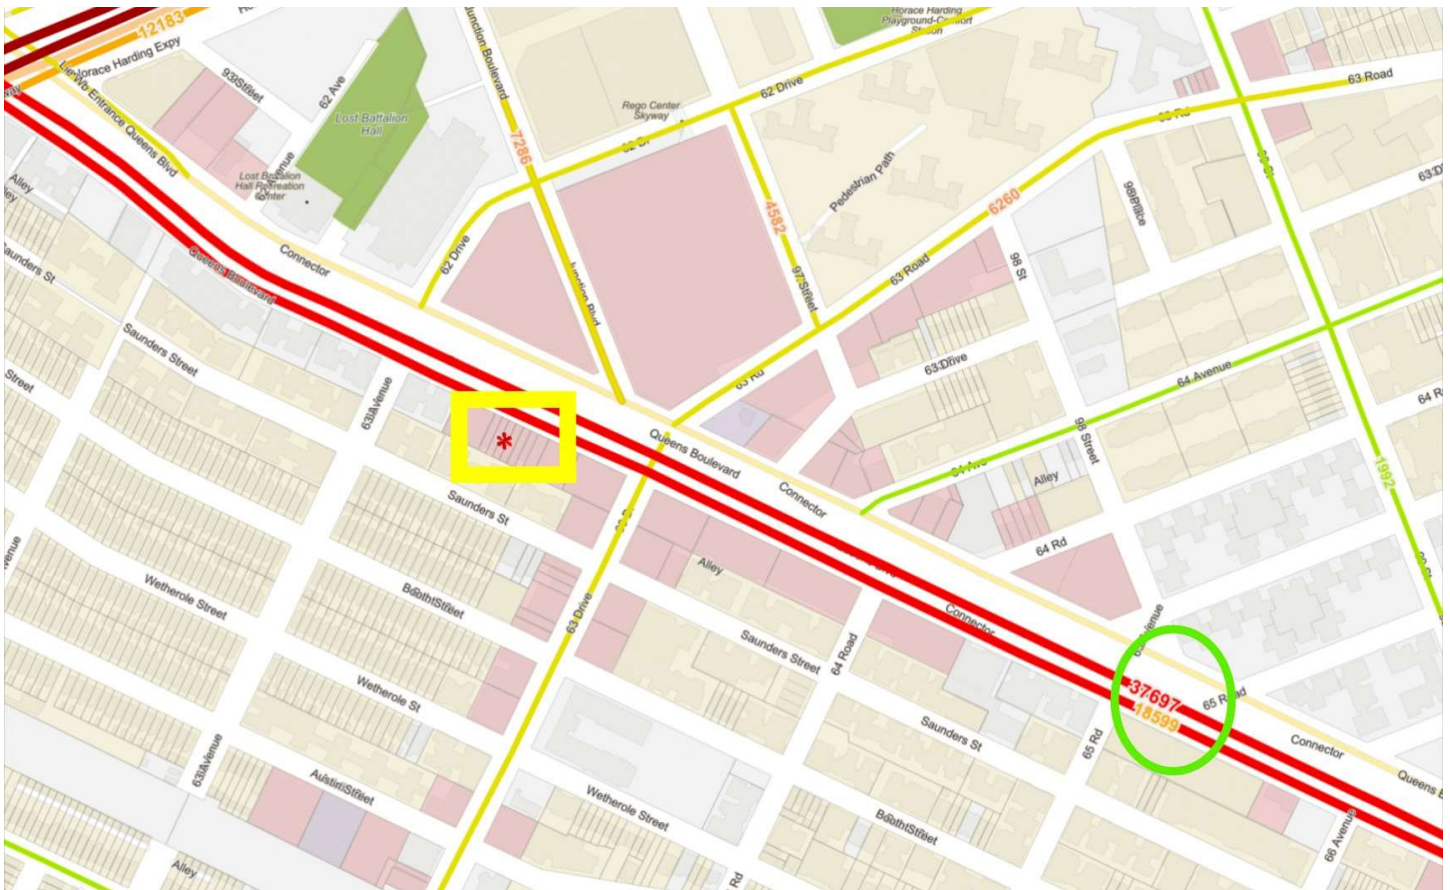

THE WEINBERGER TEAM SALES-LEASING-APPRAISALS

Victor Weinberger

NYS Licensed RE. Associate
E-mail: VWremax@gmail.com
Website: VictorWeinberger.com

917-806-7040

EXPERIENCE * KNOWLEDGE * DEDICATION
CALL ME FOR ALL YOUR REAL ESTATE NEEDS
Over 1,200 Transactions Closed * Top 1% in USA
Chairman's Club * Platinum Club * ReMax Hall Of Fame

Multi locations to serve you
1) 36-11 33rd St, Astoria, NY, 11106
2) 27-04 Francis Lewis Blvd, Flushing, NY 11358
3) 103-08 Metropolitan Ave, Forest Hills, NY 11375

DAILY VEHICLE TRAFFIC