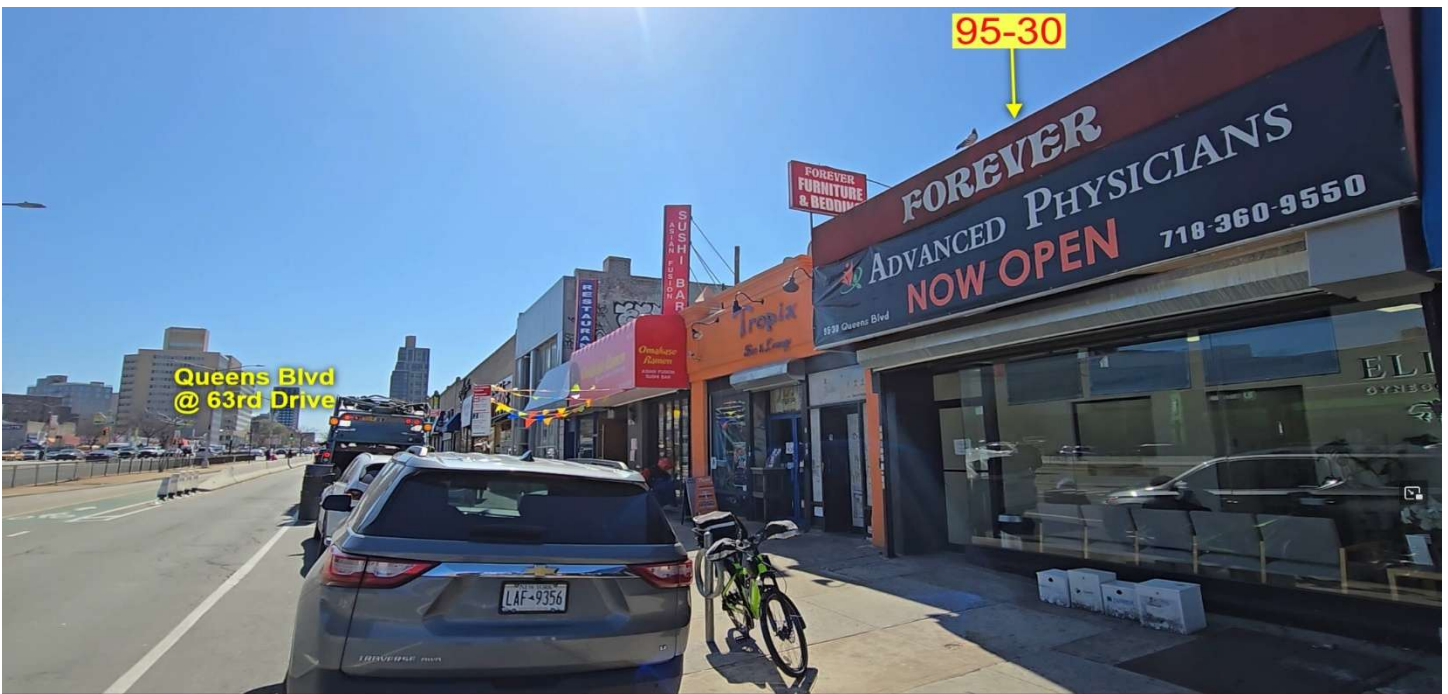

Multi locations to serve you  
 1) 36-11 33rd St, Astoria, NY, 11106  
 2) 27-04 Francis Lewis Blvd, Flushing, NY 11358  
 3) 103-08 Metropolitan Ave, Forest Hills, NY 11375

**THE WEINBERGER TEAM**  
**SALES-LEASING-APPRAISALS**