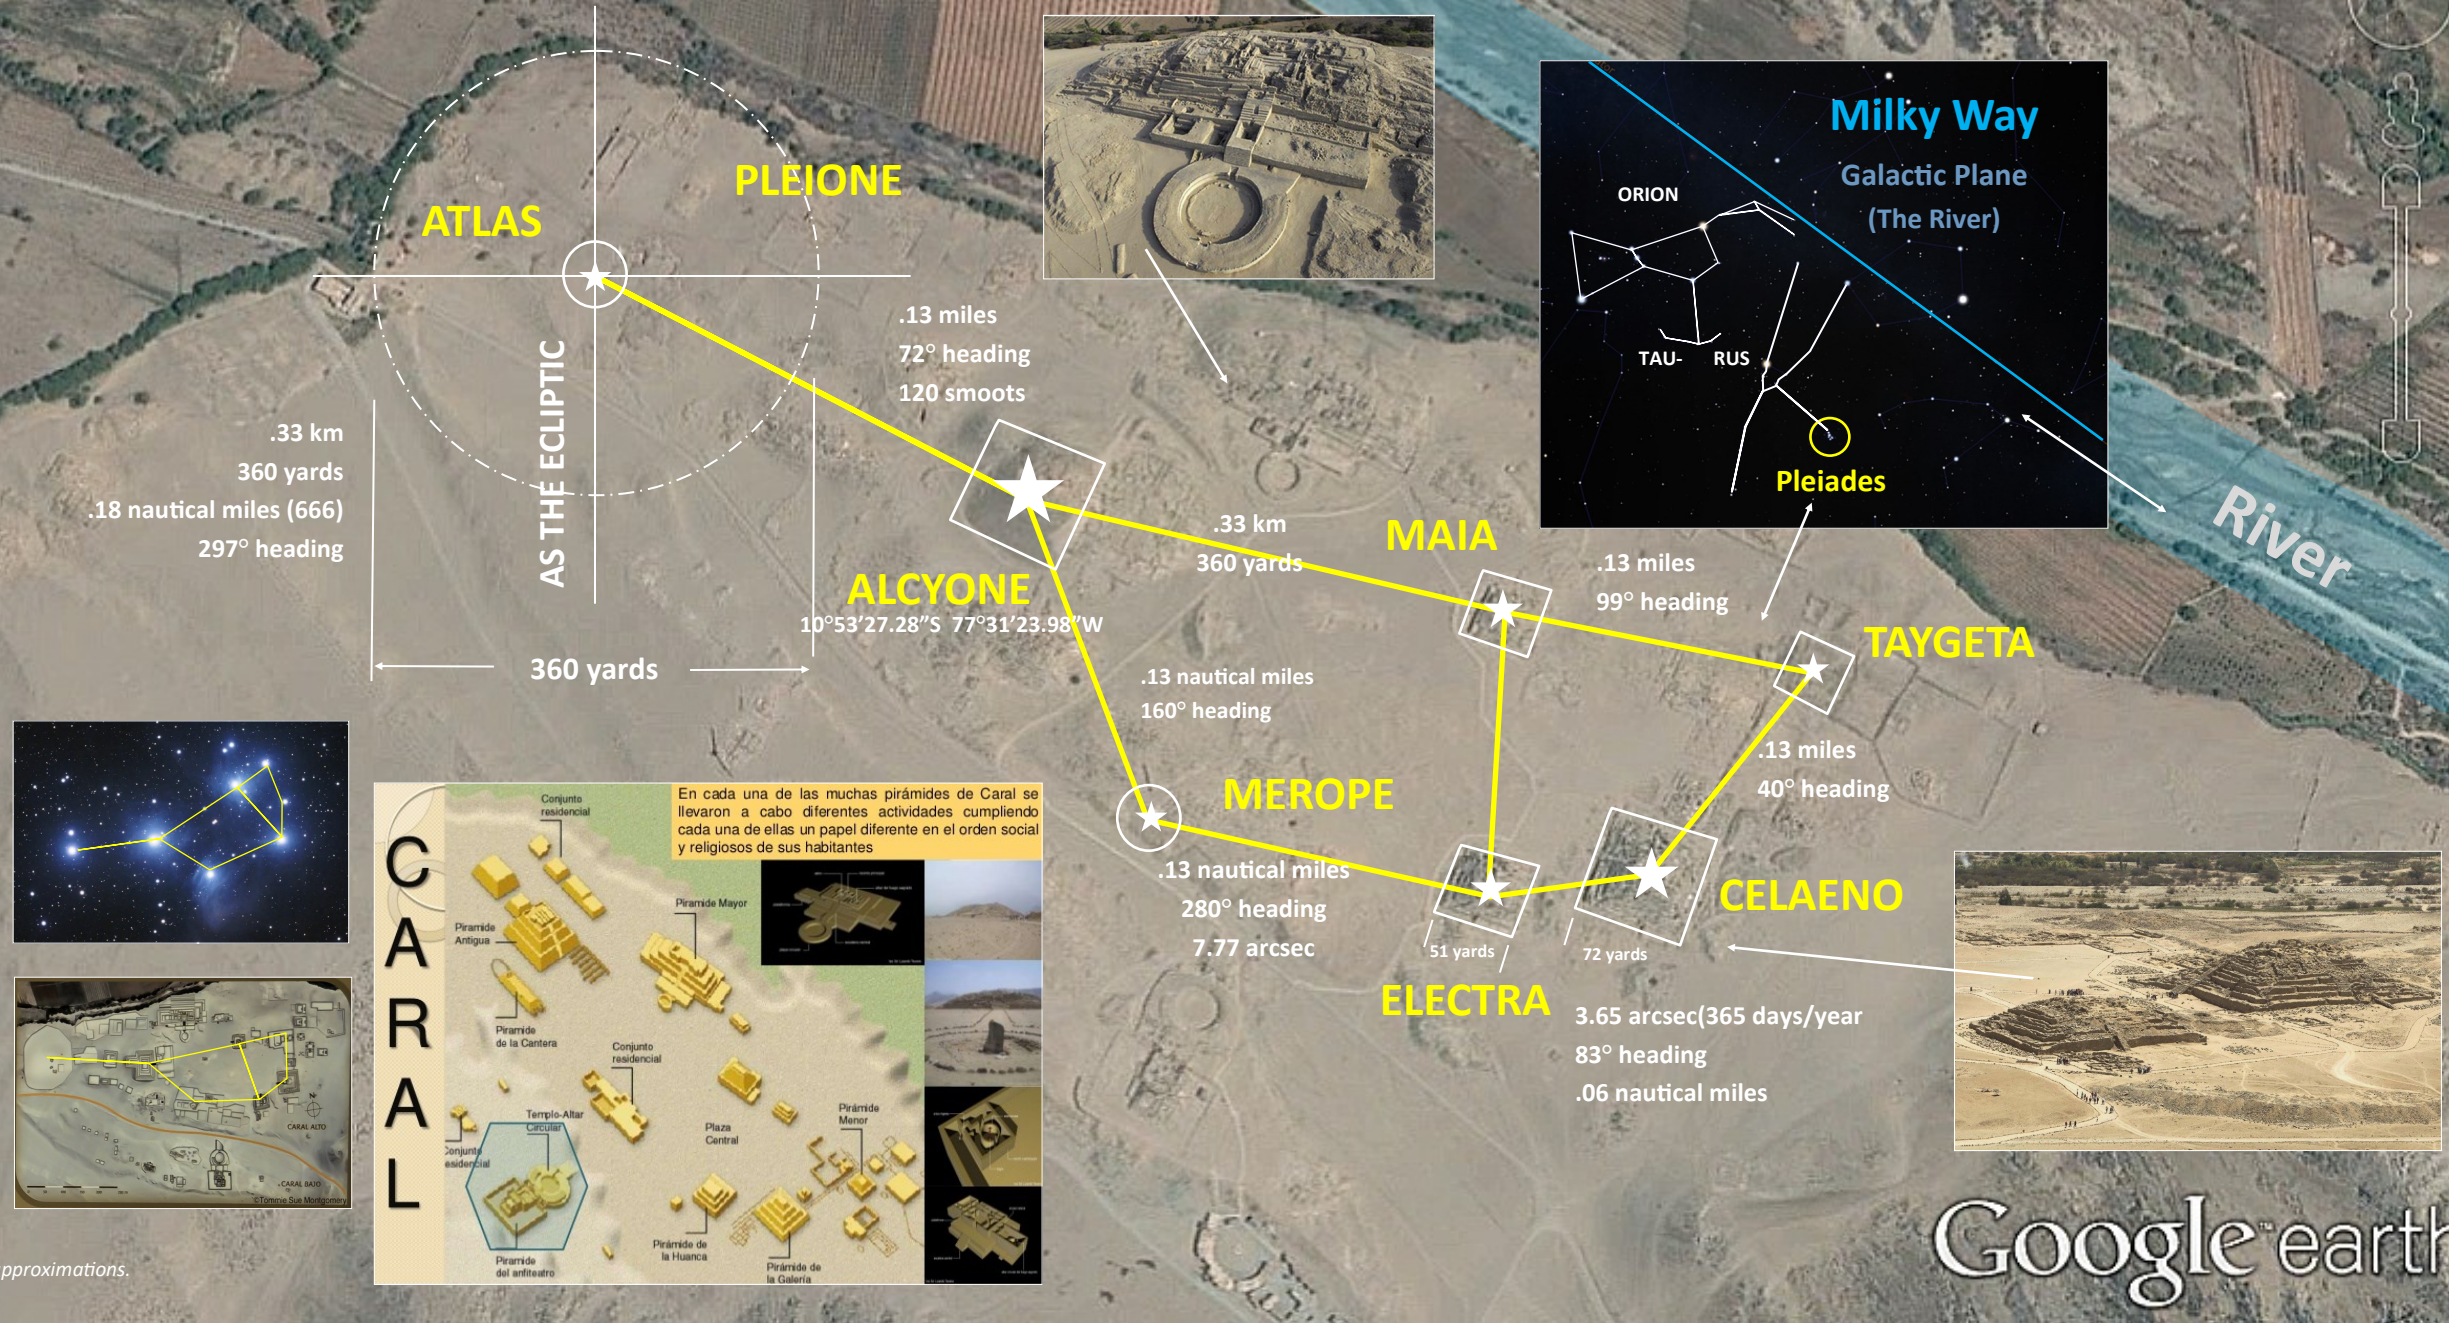

CARAL SUPE PLEIADES

Pyramid Complex matches the Star Cluster of the Pleiades in the Constellation of Taurus. The River matches the Galactic Plane.

© Composition and Some Graphics by **LUIS B. VEGA**
vegapost@hotmail.com
www.PostScripts.org
FOR ILLUSTRATION PURPOSES ONLY

MAIN SOURCES
Stallerium.org
Wikipedia.com
* All the measurements are approximations.

Google earth