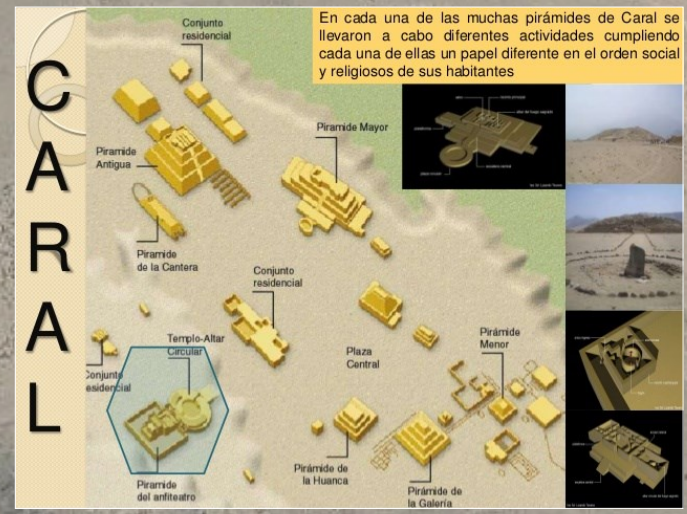

CARAL SUPE PLEIADES

Pyramid Complex matches the Star Cluster of the Pleiades in the Constellation of Taurus. The River matches the Galactic Plane.

© Composition and Some Graphics by **LUIS B. VEGA**
vegapost@hotmail.com
www.PostScripts.org
FOR ILLUSTRATION PURPOSES ONLY

MAIN SOURCES
Stallerium.org
Wikipedia.com
* All the measurements are approximations.

Google earth