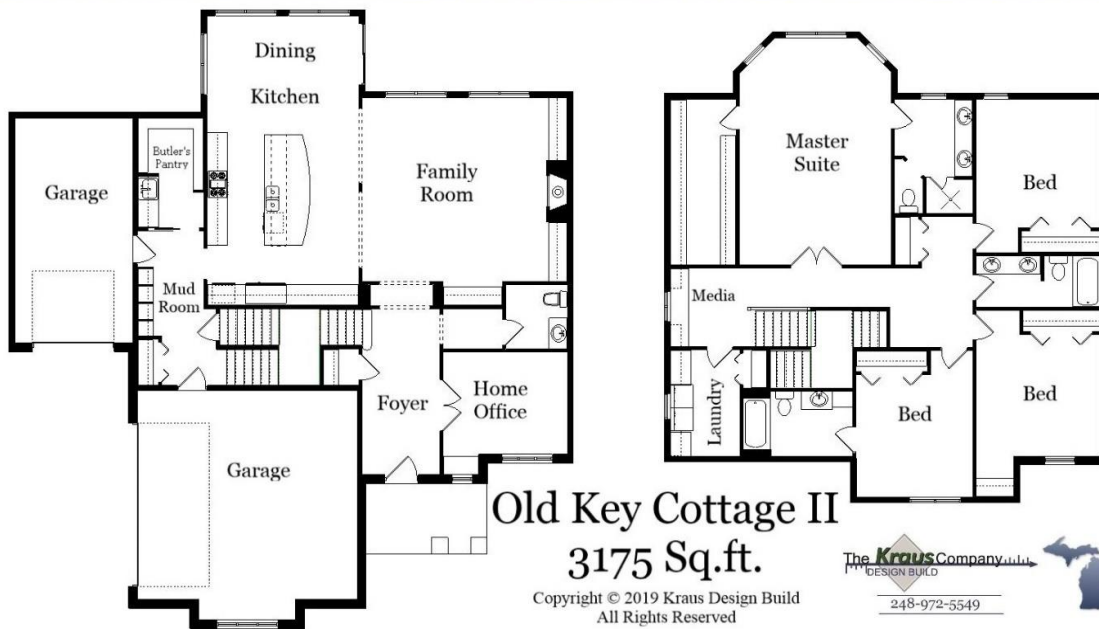

Your Land Your Style Your Home Your Way

Design + Build = Your Best Value

Setting the New Standard