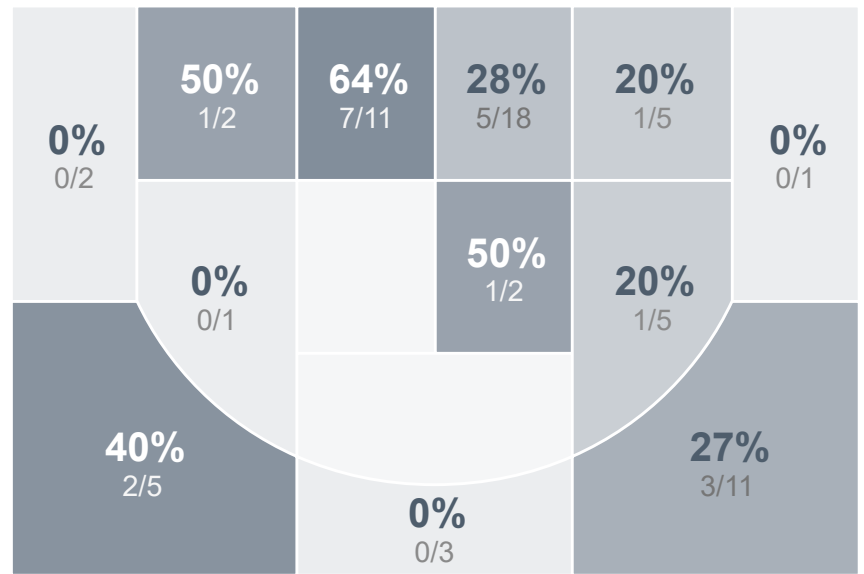

Girls Varsity Basketball