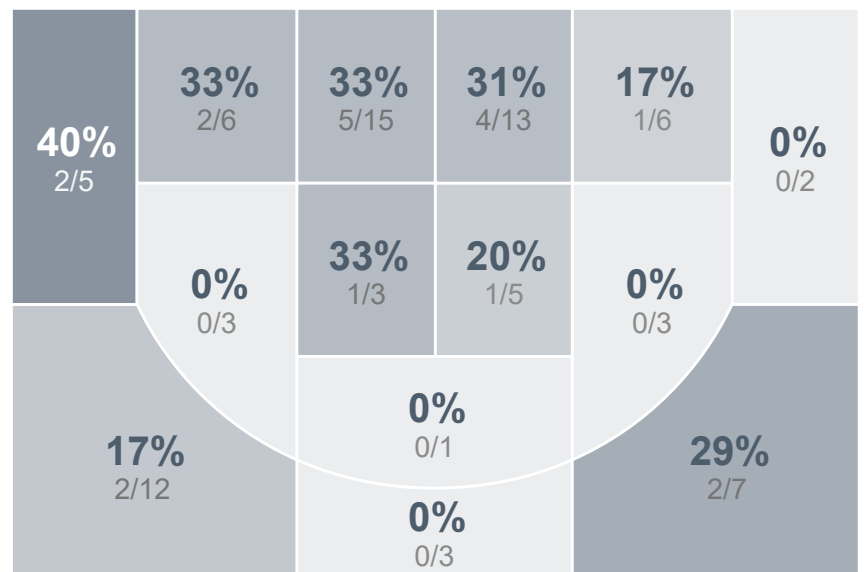

Williston High School