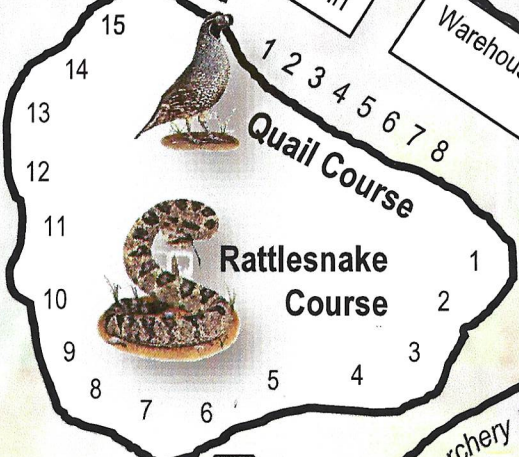

Archery

BASF

Calle Silhouetta

Trap & Skeet
XX 1 2 3 4 5 6 7 8 9 10 11 12 13 14 15 16

Club House

Shooter's RV Park

17 Bunker

Pavilion
Check-in

Warehouse

5-Stand

Skeet Street

Rattlesnake Course

Quail Course

Roadrunner Course

Coyote Course

Parking

Carefree Highway

* Map not to scale