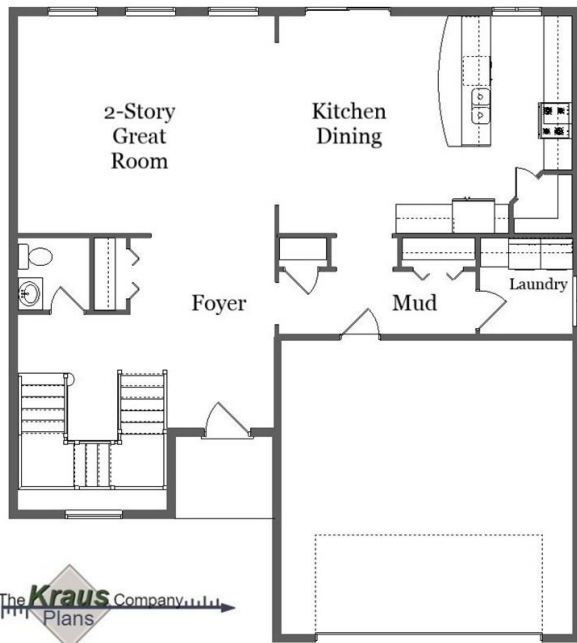

Your Land Your Style Your Home Your Way

Design + Build = Your Best Value

The **Kraus** Company, LLC
Plans

The **Kraus** Company, LLC
DESIGN BUILD
248-972-5549

Troon I LS 2125 Sq.Ft.

Copyright © 2020 Kraus Design Build
All Rights Reserved