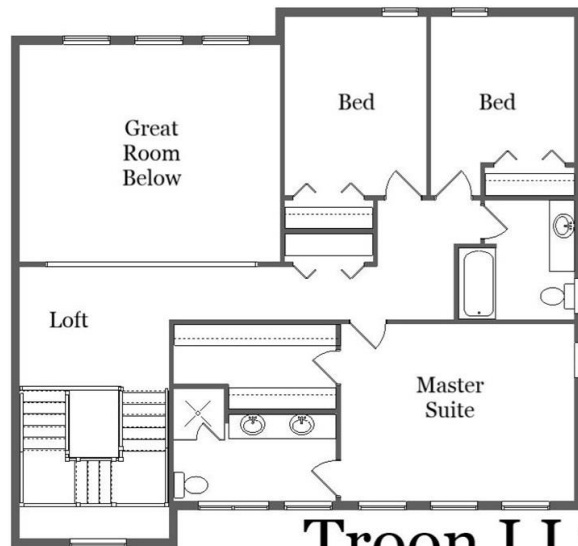

Your Land Your Style Your Home Your Way

Design + Build = Your Best Value

The **Kraus** Company, LLC
Plans

The **Kraus** Company, LLC
DESIGN BUILD
248-972-5549

Troon I LS 2125 Sq.Ft.

Copyright © 2020 Kraus Design Build
All Rights Reserved